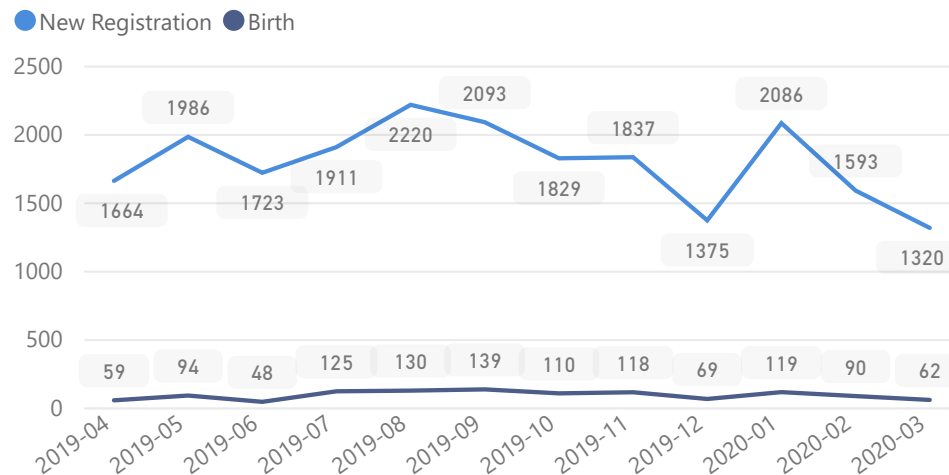

### Youth 15-24

27%

21,956

## Age & Gender Breakdown

Country of Origin	Total
Somalia	26,996
Democratic Republic of the Congo	25,273
Eritrea	13,304
Burundi	4,507
South Sudan	4,301
Ethiopia	2,159
Rwanda	1,949

## Occupation

\* Age is between 18 - 59 years for Occupation