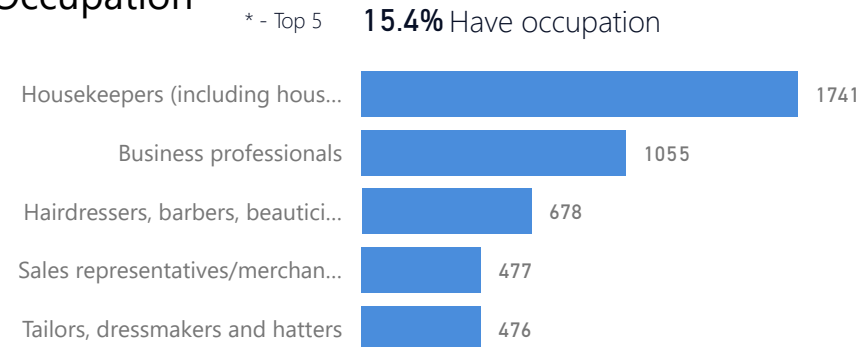

## Age & Gender Breakdown

Country of Origin	Total
Somalia	26,996
Democratic Republic of the Congo	25,273
Eritrea	13,304
Burundi	4,507
South Sudan	4,301
Ethiopia	2,159
Rwanda	1,949

## Occupation

\* Age is between 18 - 59 years for Occupation