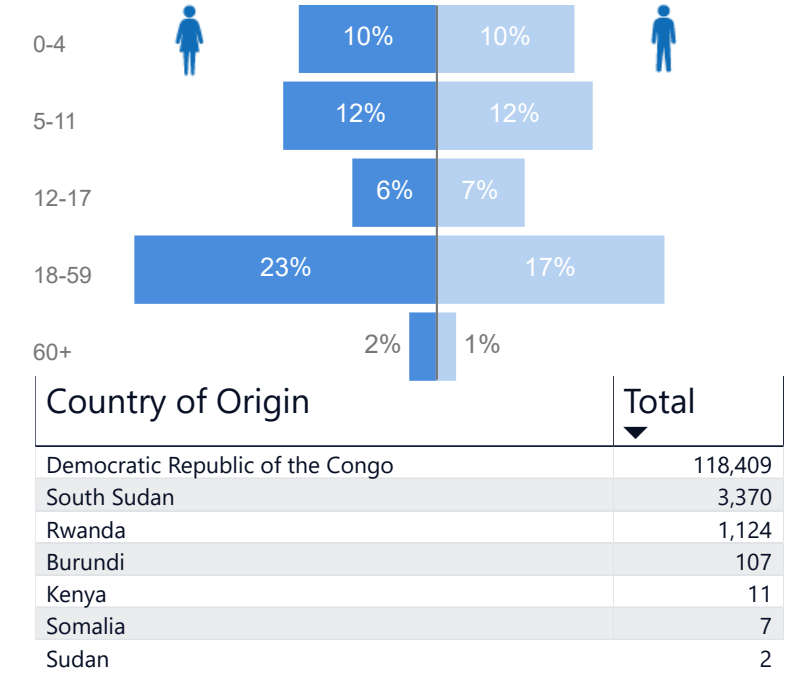

Age & Gender Breakdown