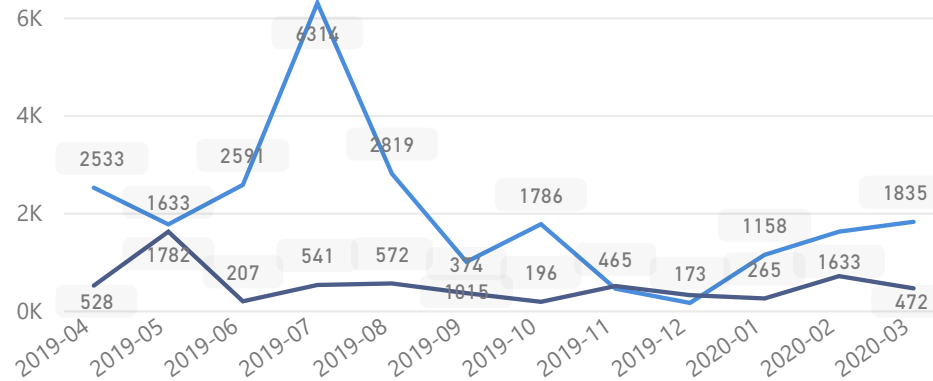

Elderly

**3%**

**4,173**

Total Refugees

**120,072**

Total Asylum-Seekers

**2,959**

Female

**53%**

**65,174**

Youth 15-24

**19%**

**22,765**

## New Registration by Month

● New Registration ● Birth