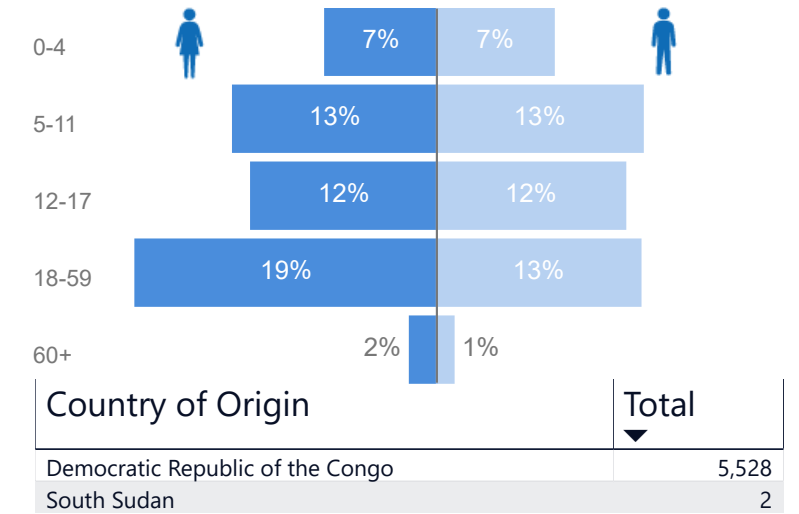

Uganda - Refugee Statistics June 2020 - Lobule

Total Population

5,530

Total Refugees

5,530

Total Households

890

Total Asylum-Seekers

3%

156

Youth 15-24

25%

1,409

Zones

Level3	HHs	Individuals
Zone B	448	2,737
Zone A	442	2,700

Age & Gender Breakdown

New Registration by Month

Occupation

* Age is between 18 - 59 years for Occupation

Specific Needs - Top 7