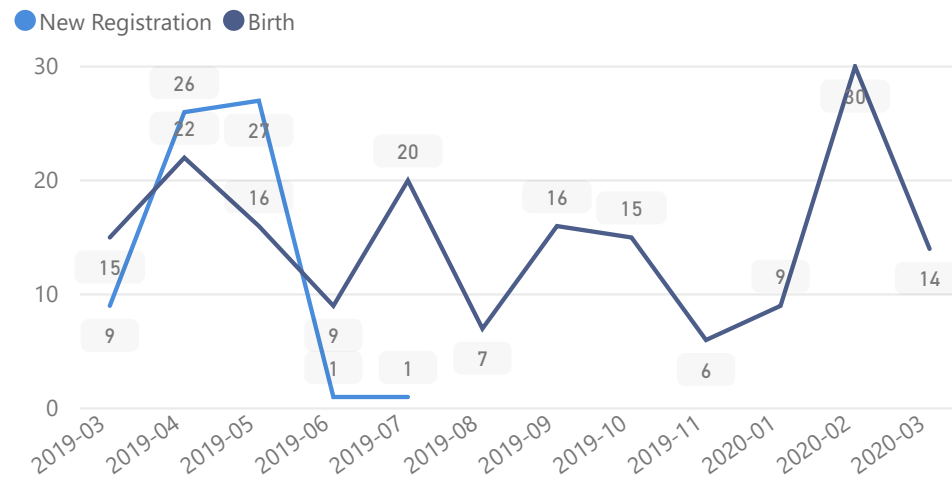

Uganda - Refugee Statistics June 2020 - Lobule

Total Population

5,530

Total Refugees

5,530

Total Households

890

Total Asylum-Seekers

3%

156

Youth 15-24

25%

1,409

Zones

Level3	HHs	Individuals
Zone B	448	2,737
Zone A	442	2,700

Age & Gender Breakdown

New Registration by Month

Occupation

* Age is between 18 - 59 years for Occupation

Specific Needs - Top 7