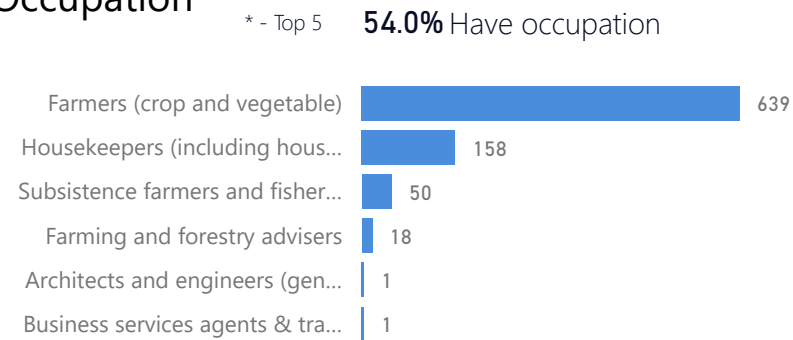

3%

156

Youth 15-24

25%

1,409

Zones

Level3	HHs	Individuals
Zone B	448	2,737
Zone A	442	2,700

Age & Gender Breakdown

New Registration by Month

Occupation

* Age is between 18 - 59 years for Occupation

Specific Needs - Top 7