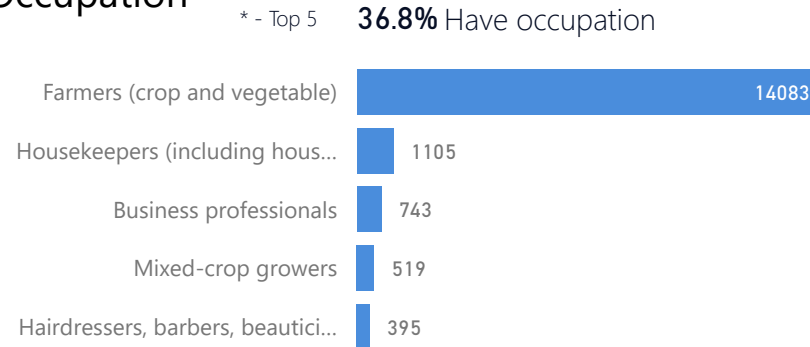

## Age & Gender Breakdown

Country of Origin	Total
Democratic Republic of the Congo	67,869
Burundi	38,277
Somalia	13,785
Rwanda	9,945
Eritrea	1,742
Ethiopia	906
South Sudan	221

## Occupation

\* Age is between 18 - 59 years for Occupation