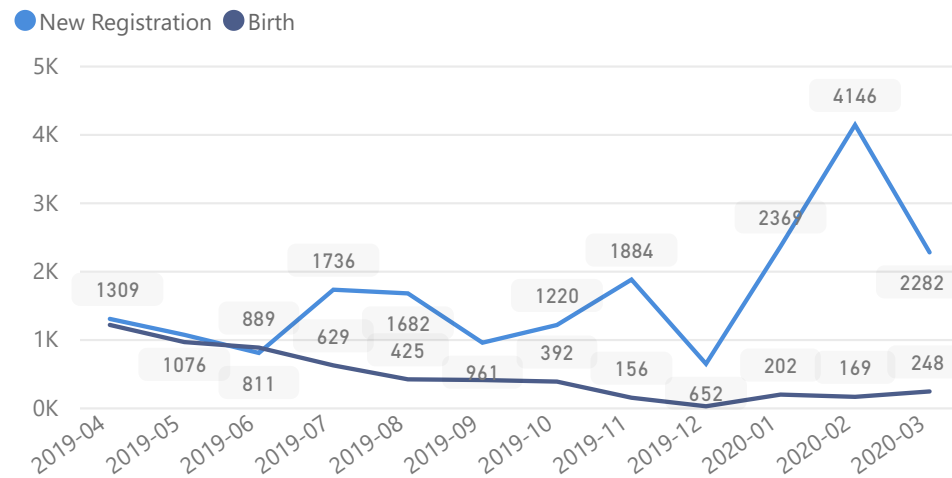

### Youth 15-24

21%

28,399

## Zones

Level3	HHs	Individuals
Base Camp	22,944	73,981
Rubondo	9,116	32,418
Juru	6,447	24,115
Kampala Central	173	326
Makindye Division	97	142
Rubaga Division	87	132
Sweswe	19	37
Bwiriza	9	18
Busheka	3	16
Kaihora	2	12
Nkoma	3	11
Kakoni	4	9
Nakawa	6	7
Kifunjo	3	6
Kyempango	4	4
Buliti	3	3
Byabakora	2	3
Mahani	2	3
Ntenungi	2	3
Basecamp Ibakwe	2	2

## Age & Gender Breakdown

Country of Origin	Total
Democratic Republic of the Congo	67,869
Burundi	38,277
Somalia	13,785
Rwanda	9,945
Eritrea	1,742
Ethiopia	906
South Sudan	221

## Occupation

\* Age is between 18 - 59 years for Occupation