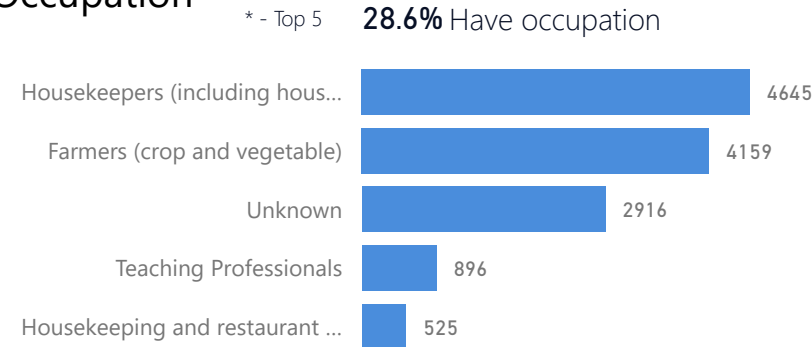

4%

5,259

Youth 15-24

23%

28,385

Zones

Level3	HHs	Individuals
Morobi	8,513	34,417
Dongo West	6,384	24,743
Chinyi	4,871	19,095
Basecamp Ibakwe	3,352	14,870
Dongo East	3,084	12,560
Belemaling	2,415	10,187
Budri	1,849	6,903
Ranch 1	12	45
Ranch 37	5	26
Zone Iv	1	12
Zone Vii	3	9
Zone I	2	8
Zone 5A	2	7
Zone Vi	1	5
Zone Iii	1	2

Age & Gender Breakdown

Country of Origin	Total
South Sudan	122,776
Sudan	32
Democratic Republic of the Congo	3

New Registration by Month

Occupation

* Age is between 18 - 59 years for Occupation

Specific Needs - Top 7