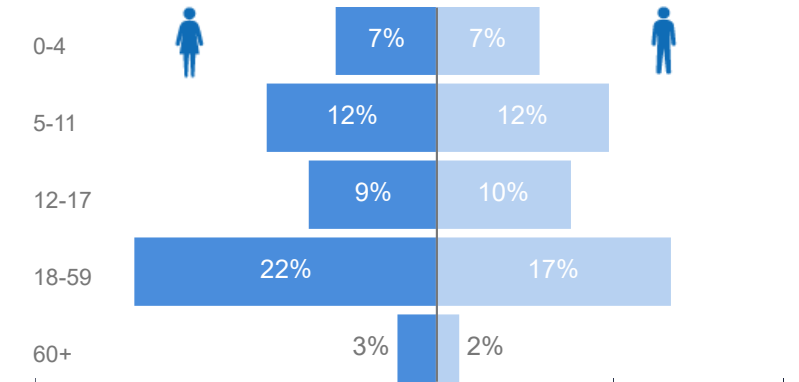

14

Women and Children

82%

100,367

Female

53%

64,774

Elderly

4%

5,259

Youth 15-24

23%

28,385

Zones

Level3	HHs	Individuals
Morobi	8,513	34,417
Dongo West	6,384	24,743
Chinyi	4,871	19,095
Basecamp Ibakwe	3,352	14,870
Dongo East	3,084	12,560
Belemaling	2,415	10,187
Budri	1,849	6,903
Ranch 1	12	45
Ranch 37	5	26
Zone Iv	1	12
Zone Vii	3	9
Zone I	2	8
Zone 5A	2	7
Zone Vi	1	5
Zone Iii	1	2

Age & Gender Breakdown

Country of Origin	Total
South Sudan	122,776
Sudan	32
Democratic Republic of the Congo	3

New Registration by Month

Occupation

* Age is between 18 - 59 years for Occupation

Specific Needs - Top 7