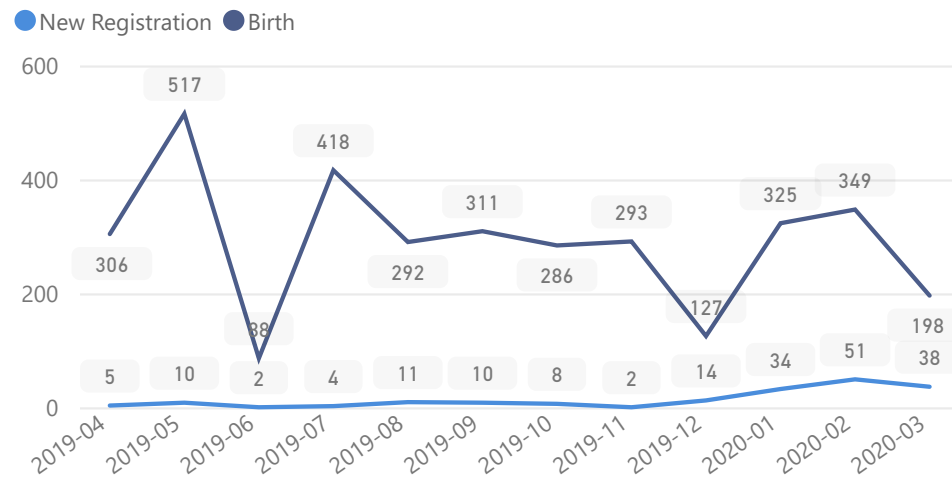

Uganda - Refugee Statistics June 2020 - Palorinya

Total Population

122,811

Total Refugees

122,797

Total Households

30,465

Total Asylum-Seekers

14

Women and Children

82%

100,367

Female

53%

64,774

Elderly

4%

5,259

Youth 15-24

23%

28,385

Zones

Level3	HHs	Individuals
Morobi	8,513	34,417
Dongo West	6,384	24,743
Chinyi	4,871	19,095
Basecamp Ibakwe	3,352	14,870
Dongo East	3,084	12,560
Belemaling	2,415	10,187
Budri	1,849	6,903
Ranch 1	12	45
Ranch 37	5	26
Zone Iv	1	12
Zone Vii	3	9
Zone I	2	8
Zone 5A	2	7
Zone Vi	1	5
Zone Iii	1	2

Age & Gender Breakdown

Country of Origin	Total
South Sudan	122,776
Sudan	32
Democratic Republic of the Congo	3

New Registration by Month

Occupation

* Age is between 18 - 59 years for Occupation

Specific Needs - Top 7