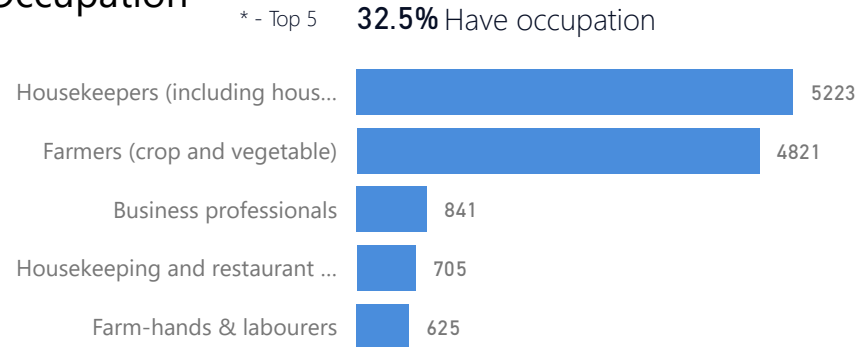

## Age & Gender Breakdown

Country of Origin	Total
South Sudan	116,590
Democratic Republic of the Congo	2,981
Sudan	805
Rwanda	47
Burundi	24
Central African Republic	12
Kenya	10

## Occupation

\* Age is between 18 - 59 years for Occupation