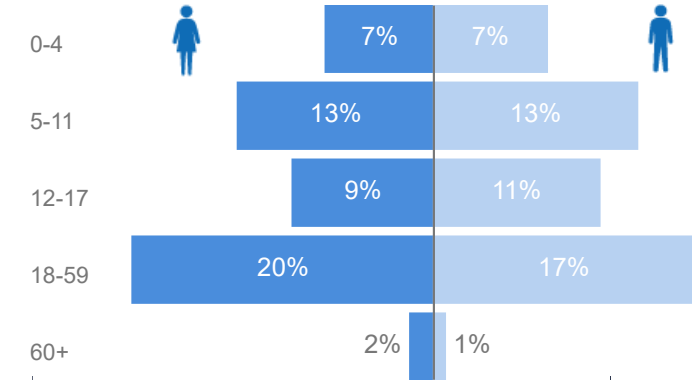

Uganda - Refugee Statistics June 2020 - Rhino

Total Population

120,482

Total Refugees

120,460

Total Households

30,347

Total Asylum-Seekers

22

Women and Children

82%

98,935

Female

51%

60,967

Elderly

2%

2,755

Youth 15-24

26%

31,522

Zones

Level3	HHs	Individuals
Zone Vii	11,947	39,172
Zone Vi	6,736	27,169
Zone I	2,541	13,181
Zone Ii	3,189	12,943
Zone V	2,207	12,710
Zone Iv	2,769	10,779
Zone Iii	1,058	4,700

Age & Gender Breakdown