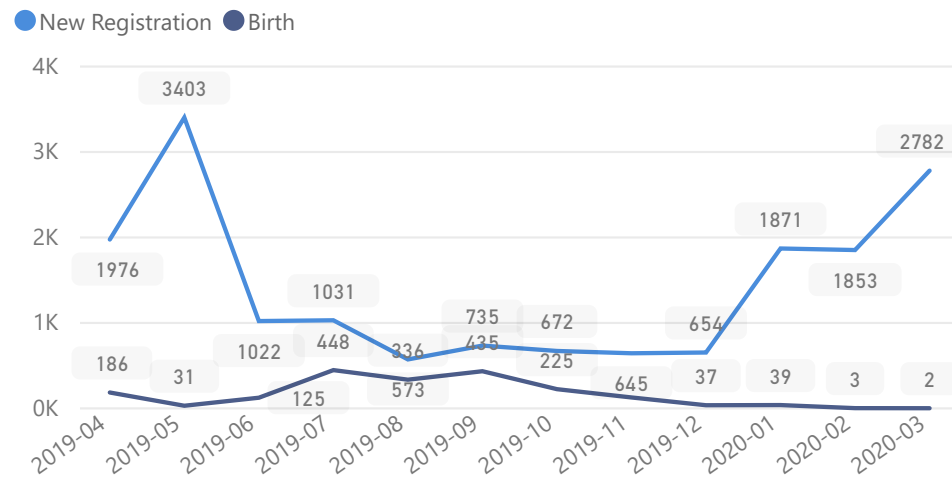

## Zones

Level3	HHs	Individuals
Zone Vii	11,947	39,172
Zone Vi	6,736	27,169
Zone I	2,541	13,181
Zone Ii	3,189	12,943
Zone V	2,207	12,710
Zone Iv	2,769	10,779
Zone Iii	1,058	4,700

## Age & Gender Breakdown

Country of Origin	Total
South Sudan	116,590
Democratic Republic of the Congo	2,981
Sudan	805
Rwanda	47
Burundi	24
Central African Republic	12
Kenya	10

## Occupation

\* Age is between 18 - 59 years for Occupation