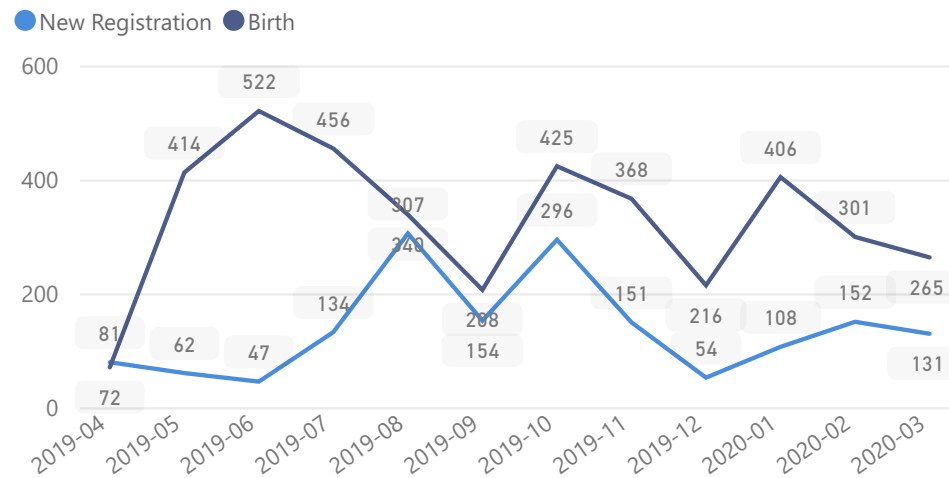

Uganda - Refugee Statistics June 2020 - Rwamwanja

Total Population

72,663

Total Refugees

72,026

Total Households

18,246

Total Asylum-Seekers

2%

1,734

Youth 15-24

16%

11,438

Zones

Level3	HHs	Individuals
Kyempango	4,970	19,721
Kaihora	2,416	10,447
Mahani	2,708	9,862
Nkoma	1,943	7,918
Ntenungi	1,813	7,759
Base Camp	1,729	6,548
Mahiga	1,142	4,107
Kikuura	647	2,465
Wajagahe	515	2,070
Buguta	369	1,395
Sweswe	21	71
Mukondo	12	42
Rubondo	5	17
Buliti	3	11
Byabakora	2	11
Makindye Division	2	11
Rubaga Division	2	11
Bwiriza	3	9
Itambabiniga	3	8
Kaborogota	2	8

Age & Gender Breakdown

Country of Origin	Total
Democratic Republic of the Congo	72,308
Rwanda	167
South Sudan	123
Burundi	54
Kenya	6
Central African Republic	3
Senegal	1
Somalia	1

New Registration by Month

Occupation

* Age is between 18 - 59 years for Occupation

Specific Needs - Top 7