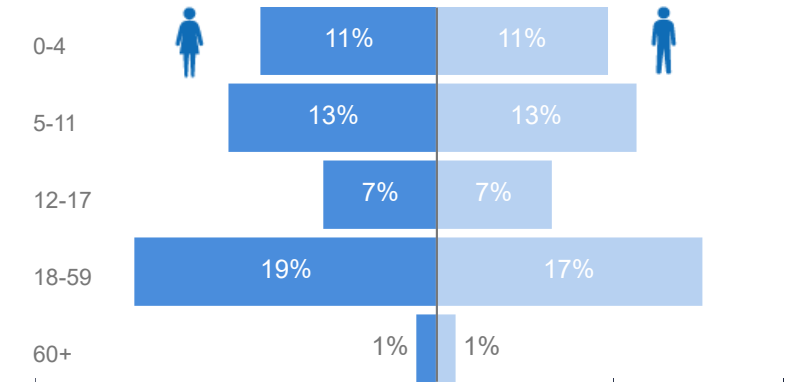

637

Women and Children

82%

59,669

Female

52%

37,542

Elderly

Age & Gender Breakdown

Country of Origin	Total
Democratic Republic of the Congo	72,308
Rwanda	167
South Sudan	123
Burundi	54
Kenya	6
Central African Republic	3
Senegal	1
Somalia	1

New Registration by Month

Occupation

* Age is between 18 - 59 years for Occupation

Specific Needs - Top 7