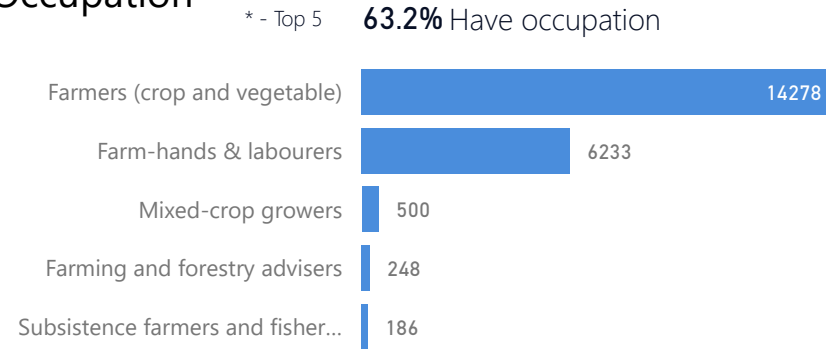

Age & Gender Breakdown

Country of Origin	Total
Democratic Republic of the Congo	72,308
Rwanda	167
South Sudan	123
Burundi	54
Kenya	6
Central African Republic	3
Senegal	1
Somalia	1

New Registration by Month

Occupation

* Age is between 18 - 59 years for Occupation

Specific Needs - Top 7