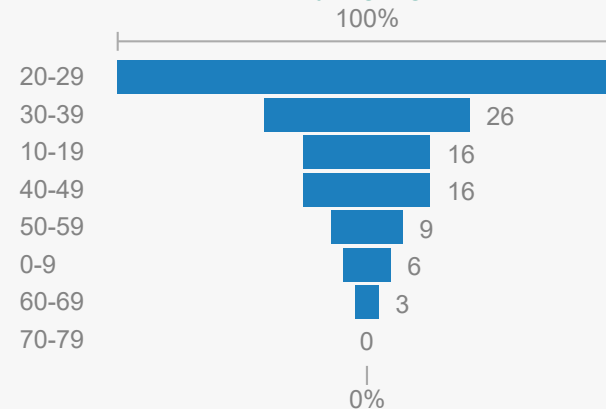

#Alerts	# PoCs Currently in Quarantine	# Total Quarantine in district	#Specimens completed	#Cases confirmed	#Cases discharged/treated	#Quarantine centers	Refugee location	Select Week
3,380	3,142	3,245	4,254	52	52	13	All	week 30

Refugee alerts per location

Key Figures - Uganda

Total # Cases	Active Cases	Recoveries	Deaths
1,072	137	958	1

Cases by date

Cases by age group

Cases by refugee location

Refugee cases per location