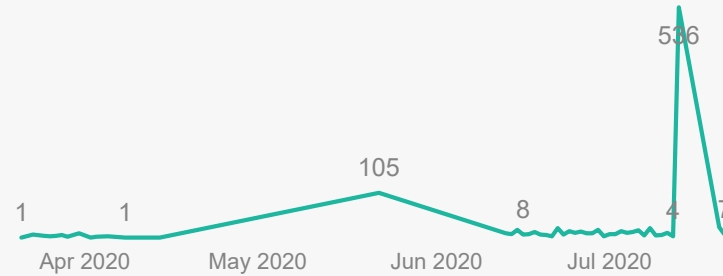

#Alerts	# PoCs Currently in Quarantine	# Total Quarantine in district	#Specimens completed	#Cases confirmed	#Cases discharged/treated	#Quarantine centers	Refugee location	Select Week
3,380	3,142	3,245	4,254	52	52	13	All	week 30

Refugee alerts per location

Key Figures - Uganda

Total # Cases	Active Cases	Recoveries	Deaths
1,072	137	958	1

Cases by date

Cases by age group

Cases by refugee location

Refugee cases per location