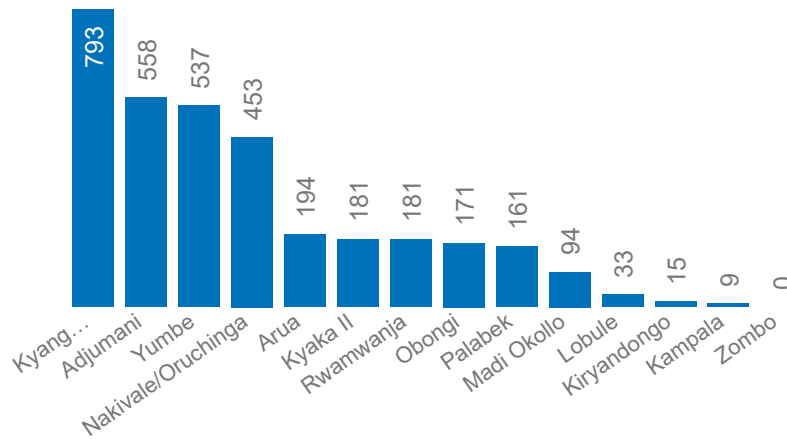

#Alerts	# PoCs Currently in Quarantine	# Total Quarantine in district	#Specimens completed	#Cases confirmed	#Cases discharged/treated	#Quarantine centers	Refugee location	Select Week
3,380	3,142	3,245	4,254	52	52	13	All	week 30

Refugee alerts per location

Key Figures - Uganda

Total # Cases	Active Cases	Recoveries	Deaths
1,072	137	958	1

Cases by date

Cases by age group

Cases by refugee location

Refugee cases per location