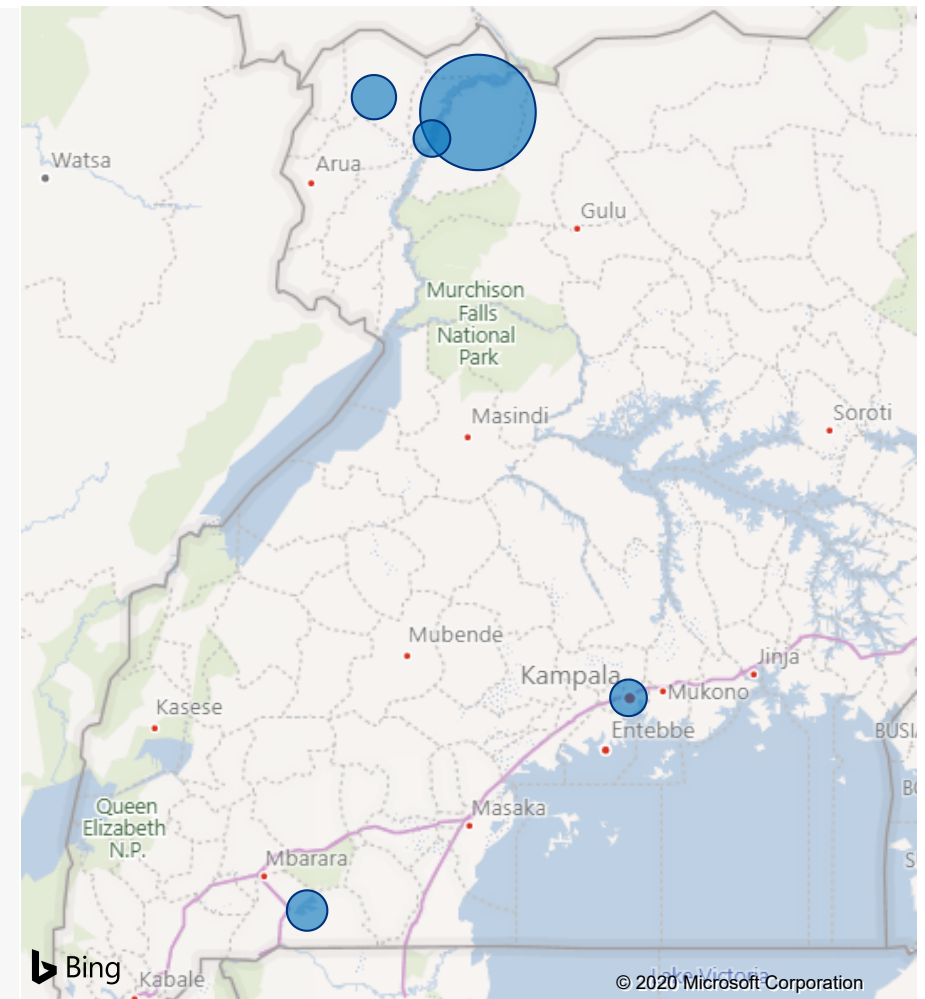

#Alerts	# PoCs Currently in Quarantine	# Total Quarantine in district	#Specimens completed	#Cases confirmed	#Cases discharged/treated	#Quarantine centers	Refugee location	Select Week
3,380	3,142	3,245	4,254	52	52	13	All	week 30

Refugee alerts per location

Key Figures - Uganda

Total # Cases	Active Cases	Recoveries	Deaths
1,072	137	958	1

Cases by date

Cases by age group

Cases by refugee location

Refugee cases per location