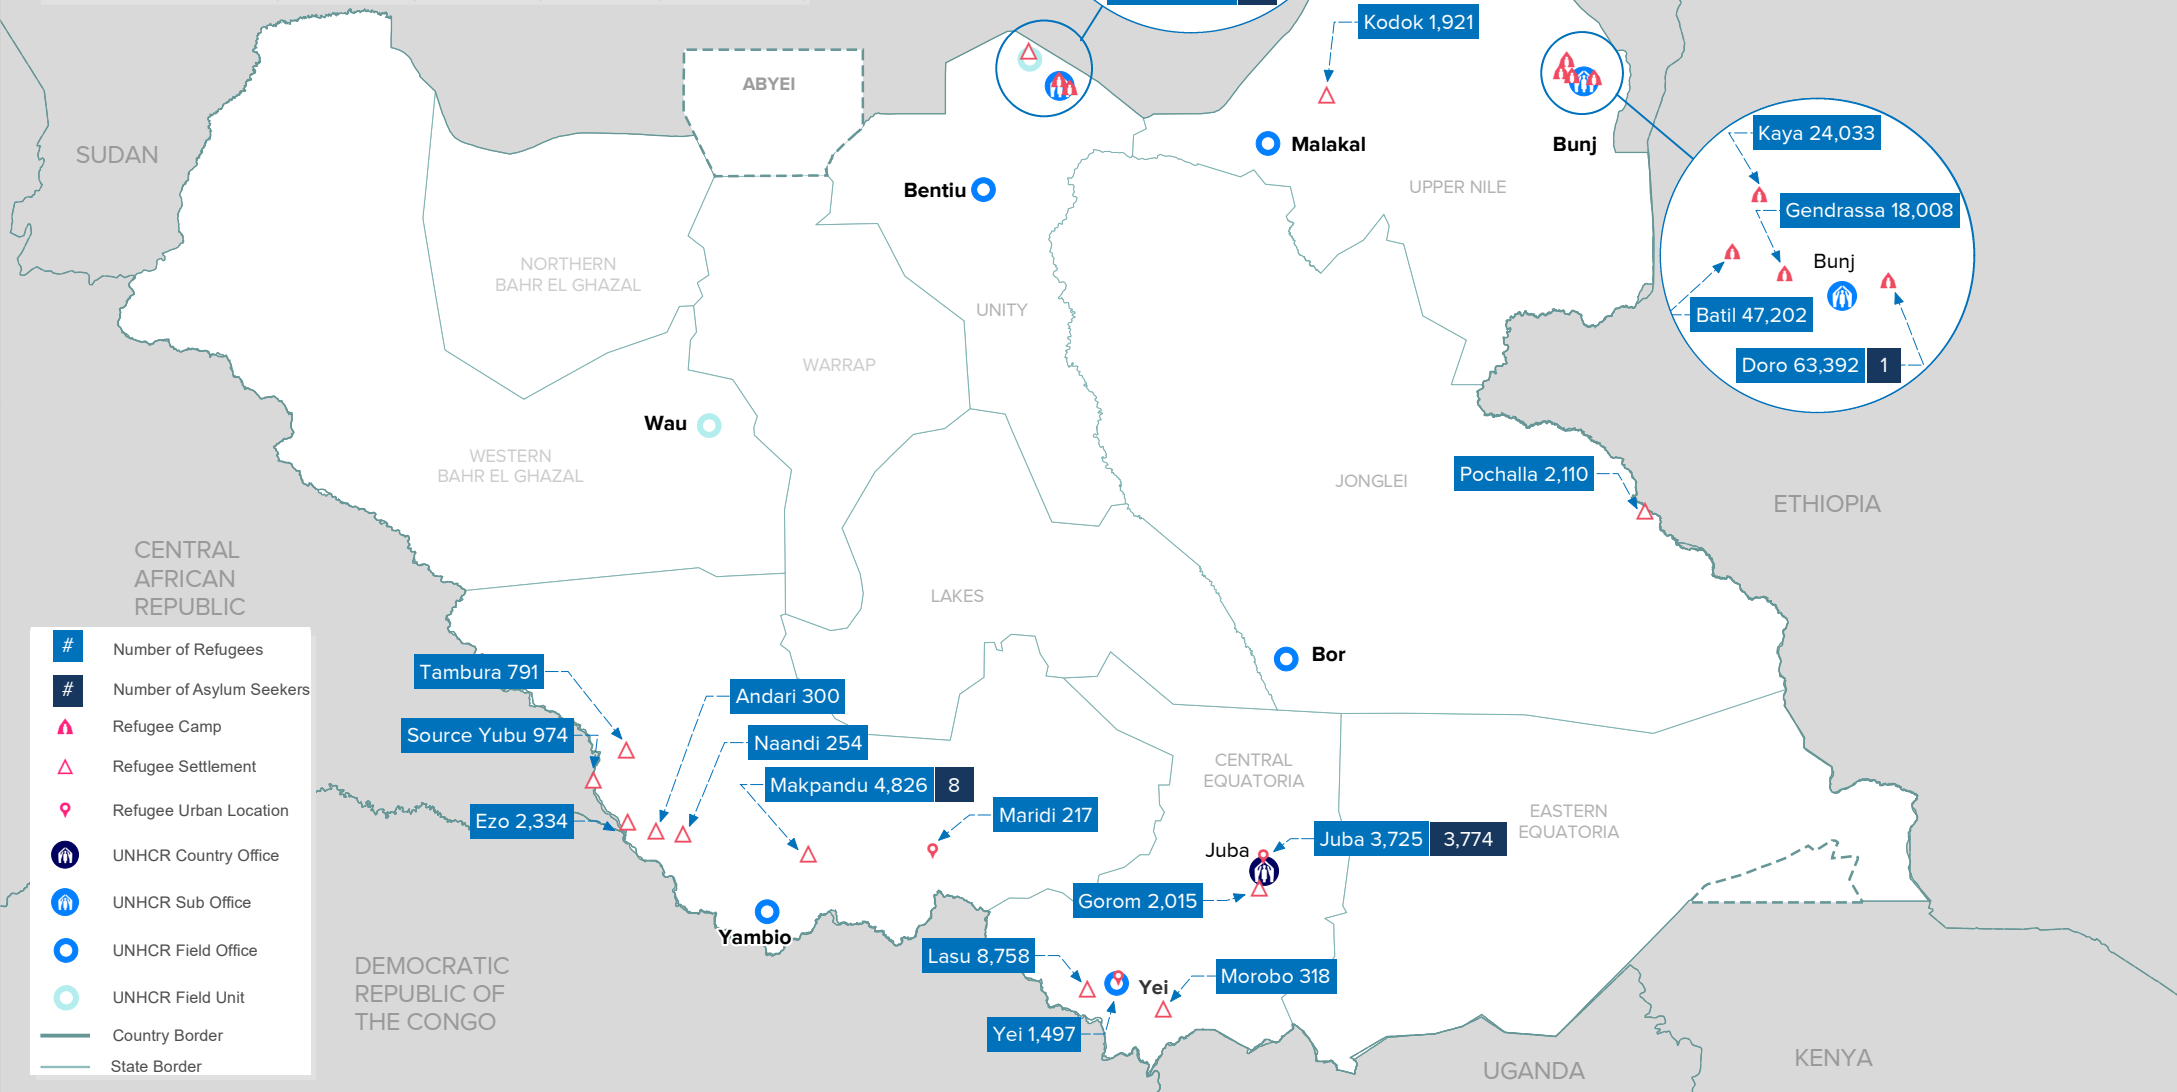

State	Total Pop.	Ref. Pop.	ASY Pop.	Ref. Pop. %
Upper Nile	154,557	154,556	1	51%
Unity	119,466	119,462	4	40%
Central Equatoria	20,091	16,317	3,774	5%
Western Equatoria	9,700	9,692	8	3%
Jonglei State	2,110	2,110	0	1%
<b>Total</b>	<b>305,924</b>	<b>302,137</b>	<b>3,787</b>	<b>100%</b>

- # Number of Refugees
- # Number of Asylum Seekers
- 🏠 Refugee Camp
- 🏡 Refugee Settlement
- 📍 Refugee Urban Location
- 🏢 UNHCR Country Office
- 🏢 UNHCR Sub Office
- 🏢 UNHCR Field Office
- 🏢 UNHCR Field Unit
- Country Border
- State Border