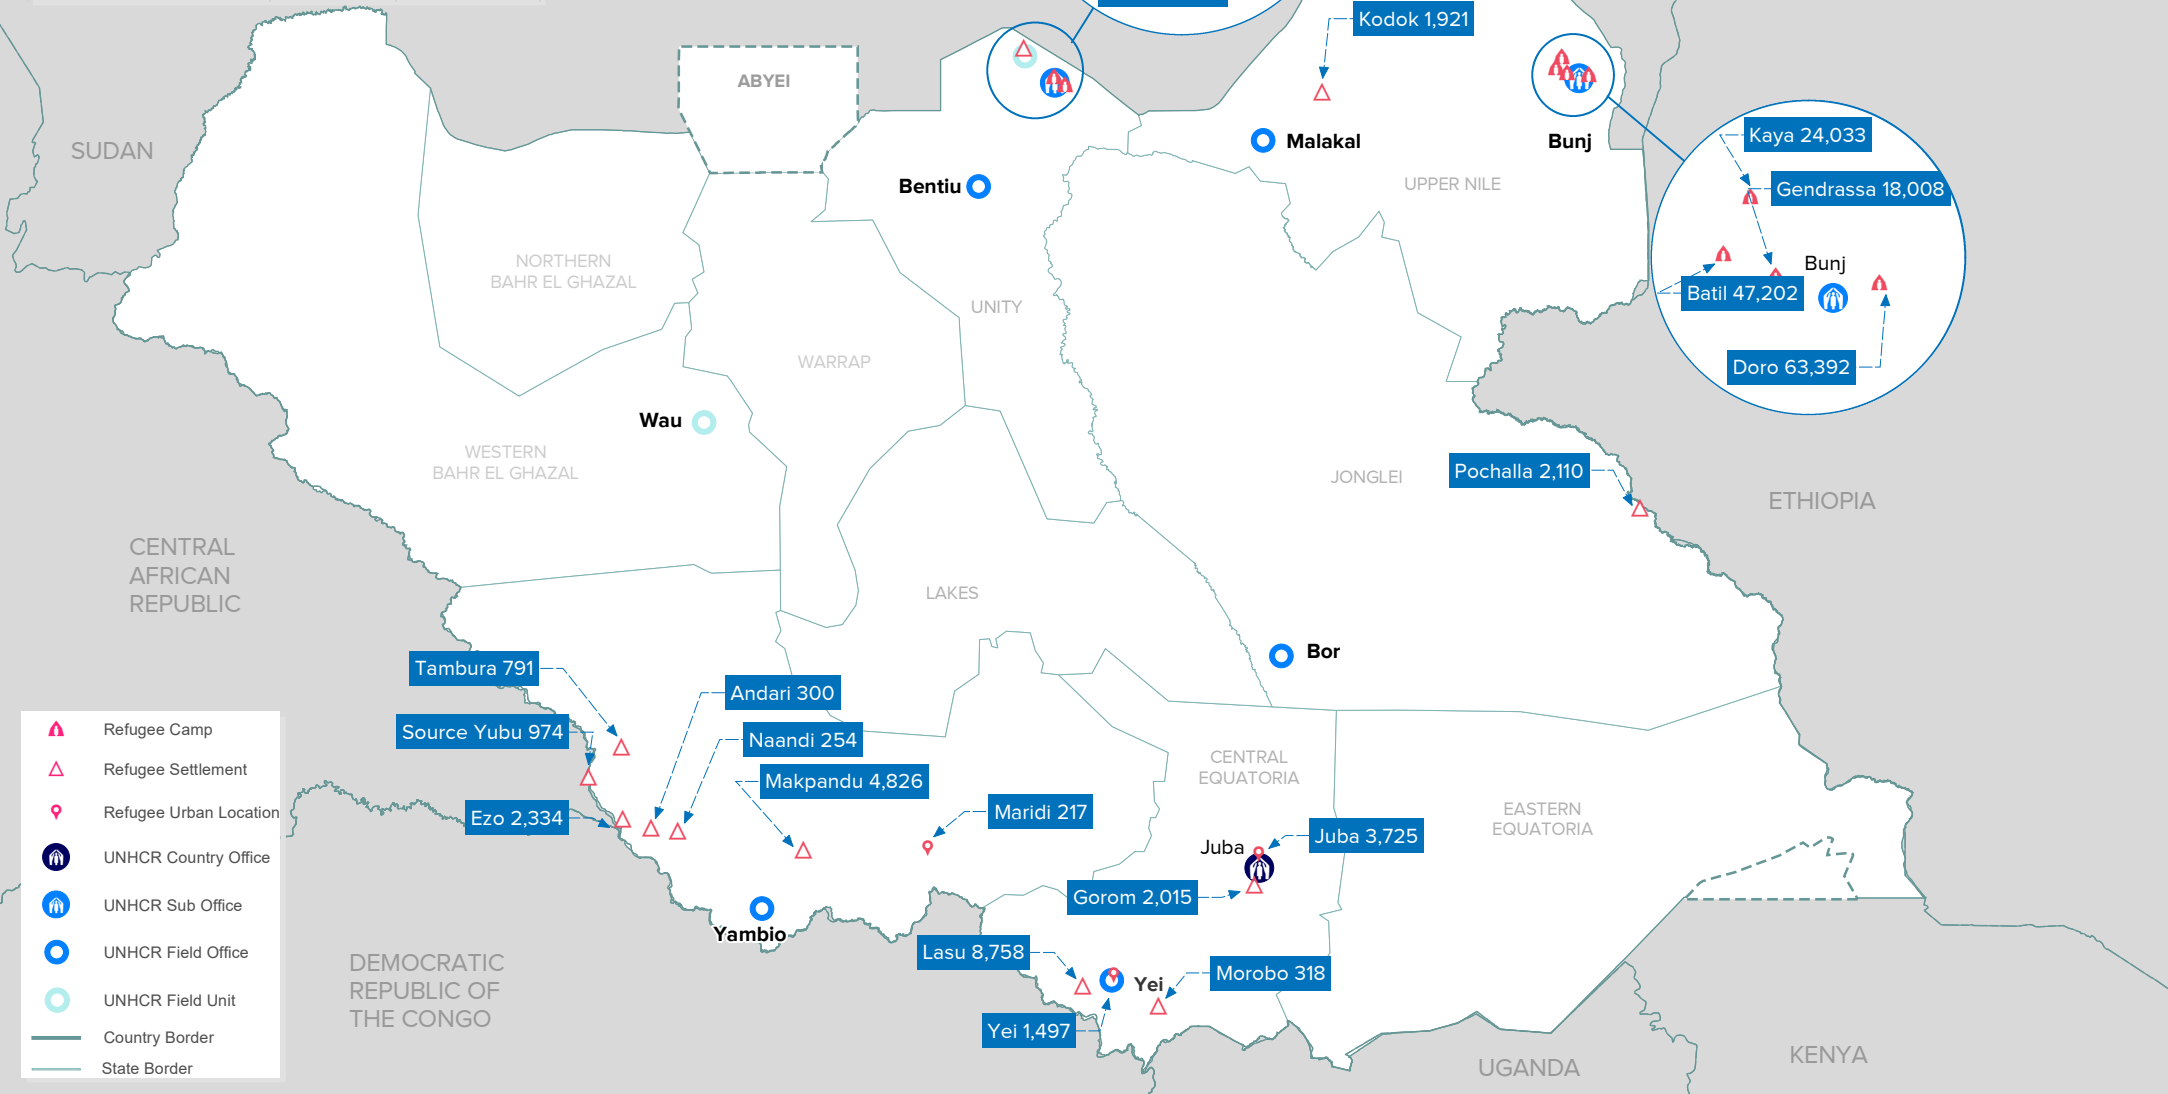

State	Ref. Pop.	Ref. Pop. %
Upper Nile	154,556	51%
Unity	119,462	40%
Central Equatoria	16,317	5%
Western Equatoria	9,692	3%
Jonglei State	2,110	1%
<b>Total</b>	<b>302,137</b>	<b>100%</b>

- Refugee Camp
- Refugee Settlement
- Refugee Urban Location
- UNHCR Country Office
- UNHCR Sub Office
- UNHCR Field Office
- UNHCR Field Unit
- Country Border
- State Border