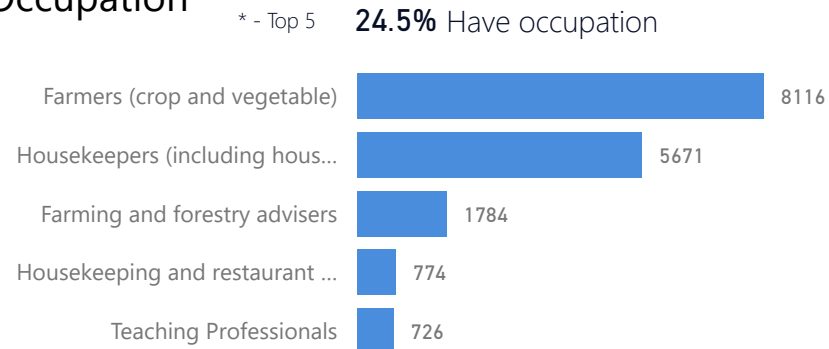

2%

5,547

Youth 15-24

22%

50,864

Zones

Level3	HHs	Individuals
Zone 3	11,252	55,348
Zone 2	8,421	50,493
Zone 5	9,598	50,433
Zone 1	7,398	44,038
Zone 4	6,069	32,409

Age & Gender Breakdown

Country of Origin	Total
South Sudan	232,626
Sudan	92
Democratic Republic of the Congo	2
Congo, Republic of the	1

New Registration by Month

Occupation

* Age is between 18 - 59 years for Occupation

Specific Needs - Top 7