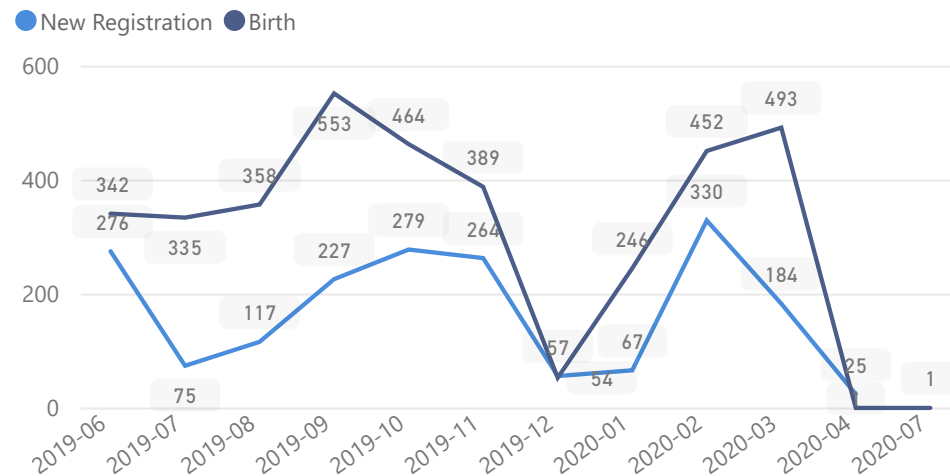

Uganda - Refugee Statistics July 2020 - Bidibidi

Total Population

232,721

Total Refugees

232,721

Total Households

42,738

Total Asylum-Seekers

0

Women and Children

86%

200,272

Female

53%

122,315

Elderly

2%

5,547

Youth 15-24

22%

50,864

Zones

Level3	HHs	Individuals
Zone 3	11,252	55,348
Zone 2	8,421	50,493
Zone 5	9,598	50,433
Zone 1	7,398	44,038
Zone 4	6,069	32,409

Age & Gender Breakdown

Country of Origin	Total
South Sudan	232,626
Sudan	92
Democratic Republic of the Congo	2
Congo, Republic of the	1

New Registration by Month

Occupation

* Age is between 18 - 59 years for Occupation

Specific Needs - Top 7