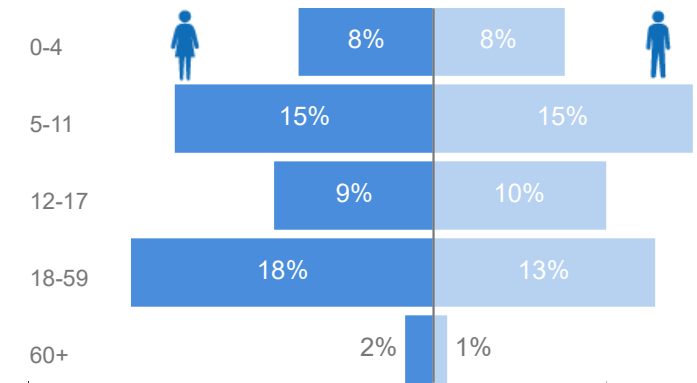

0

Women and Children

86%

200,272

Female

53%

122,315

Elderly

2%

5,547

Youth 15-24

22%

50,864

Zones

Level3	HHs	Individuals
Zone 3	11,252	55,348
Zone 2	8,421	50,493
Zone 5	9,598	50,433
Zone 1	7,398	44,038
Zone 4	6,069	32,409

Age & Gender Breakdown

Country of Origin	Total
South Sudan	232,626
Sudan	92
Democratic Republic of the Congo	2
Congo, Republic of the	1

New Registration by Month

Occupation

* Age is between 18 - 59 years for Occupation

Specific Needs - Top 7