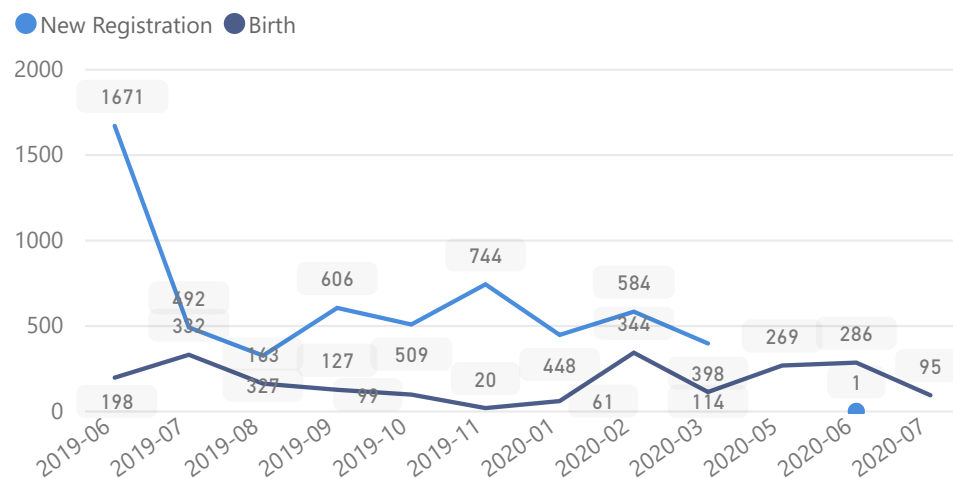

## Total Asylum-Seekers

36

## Zones

| Level3   | HHs   | Individuals |
|----------|-------|-------------|
| Zone I   | 9,061 | 29,793      |
| Zone II  | 7,408 | 26,348      |
| Zone III | 2,959 | 10,263      |
|          | 861   | 129         |

## Age & Gender Breakdown

| Country of Origin                | Total  |
|----------------------------------|--------|
| South Sudan                      | 66,489 |
| Democratic Republic of the Congo | 2,803  |
| Sudan                            | 23     |
| Central African Republic         | 1      |
| Chad                             | 1      |
| Senegal                          | 1      |
| United Republic of Tanzania      | 1      |

## Occupation

\* Age is between 18 - 59 years for Occupation