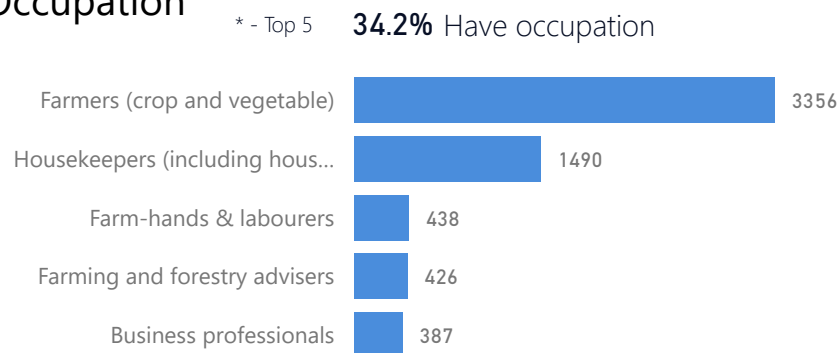

## Age & Gender Breakdown

| Country of Origin                | Total  |
|----------------------------------|--------|
| South Sudan                      | 66,489 |
| Democratic Republic of the Congo | 2,803  |
| Sudan                            | 23     |
| Central African Republic         | 1      |
| Chad                             | 1      |
| Senegal                          | 1      |
| United Republic of Tanzania      | 1      |

## Occupation

\* Age is between 18 - 59 years for Occupation