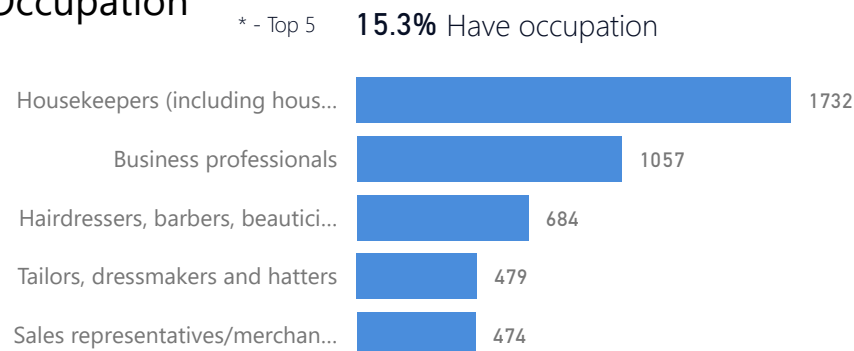

Age & Gender Breakdown

Country of Origin	Total
Somalia	26,995
Democratic Republic of the Congo	25,272
Eritrea	13,309
Burundi	4,507
South Sudan	4,301
Ethiopia	2,159
Rwanda	1,949

New Registration by Month

Occupation

* Age is between 18 - 59 years for Occupation

Specific Needs - Top 7