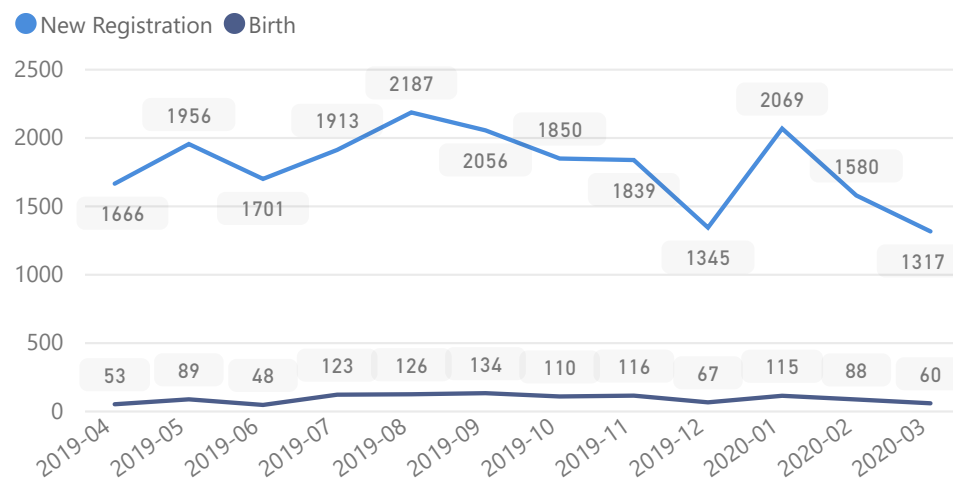

17,450

Women and Children

64%

51,362

Elderly

1%

1,198

Female

47%

37,518

Youth 15-24

27%

21,881

Zones

Level3	HHs	Individuals
Makindye Division	12,748	28,712
Kampala Central	18,451	27,065
Rubaga Division	9,001	18,778
Nakawa	784	1,893
Kawempe Division	367	1,072
Kawempe Div	516	909
	227	328
Makerere University	199	278
Nansana	89	220
Division A	85	207
Ssabagabo-Makindye	51	166
Kira	28	56
Bulenga	14	53
Mukono T.C	18	46
Nsangi	10	37
Central Division(Jinja M.C)	14	35
Kakiri	12	34
Division B	18	33
Namugongo	18	30
Bweyogerere	13	29

Age & Gender Breakdown

Country of Origin	Total
Somalia	26,995
Democratic Republic of the Congo	25,272
Eritrea	13,309
Burundi	4,507
South Sudan	4,301
Ethiopia	2,159
Rwanda	1,949

New Registration by Month

Occupation

* Age is between 18 - 59 years for Occupation

Specific Needs - Top 7