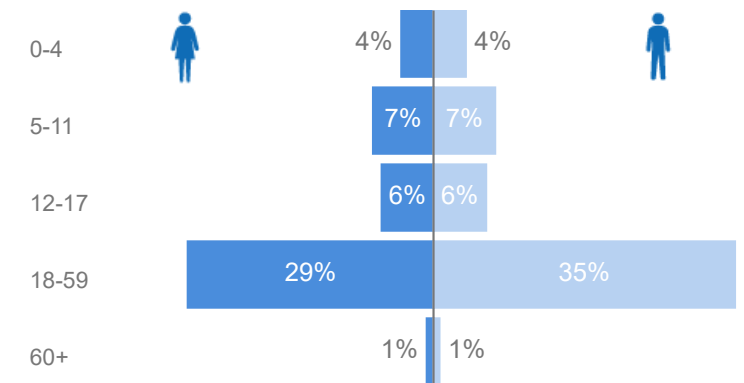

17,450

Women and Children

64%

51,362

Elderly

1%

1,198

Female

47%

37,518

Youth 15-24

27%

21,881

Zones

Level3	HHs	Individuals
Makindye Division	12,748	28,712
Kampala Central	18,451	27,065
Rubaga Division	9,001	18,778
Nakawa	784	1,893
Kawempe Division	367	1,072
Kawempe Div	516	909
	227	328
Makerere University	199	278
Nansana	89	220
Division A	85	207
Ssabagabo-Makindye	51	166
Kira	28	56
Bulenga	14	53
Mukono T.C	18	46
Nsangi	10	37
Central Division(Jinja M.C)	14	35
Kakiri	12	34
Division B	18	33
Namugongo	18	30
Bweyogerere	13	29

Age & Gender Breakdown

Country of Origin	Total
Somalia	26,995
Democratic Republic of the Congo	25,272
Eritrea	13,309
Burundi	4,507
South Sudan	4,301
Ethiopia	2,159
Rwanda	1,949

New Registration by Month

Occupation

* Age is between 18 - 59 years for Occupation

Specific Needs - Top 7