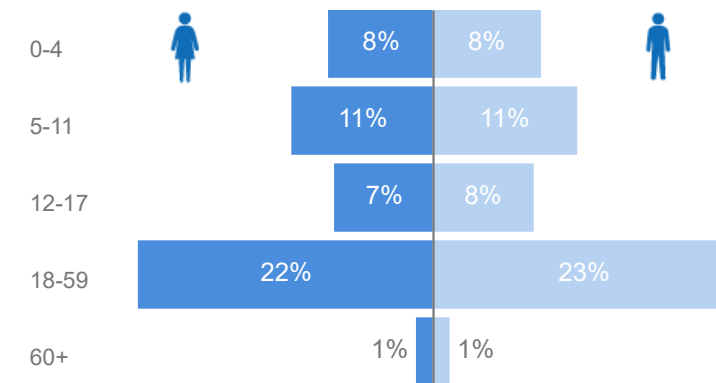

1,301

Women and Children

76%

100,943

Female

50%

65,913

Elderly

2%

3,172

Youth 15-24

21%

28,513

Zones

Level3	HHs	Individuals
Base Camp	23,326	75,621
Rubondo	9,131	32,815
Juru	6,463	24,219
	125	125
Sweswe	5	10
Fizi	1	2

Age & Gender Breakdown

Country of Origin	Total
Democratic Republic of the Congo	67,857
Burundi	38,275
Somalia	13,781
Rwanda	9,945
Eritrea	1,741
Ethiopia	906
South Sudan	221

New Registration by Month

Occupation

* Age is between 18 - 59 years for Occupation