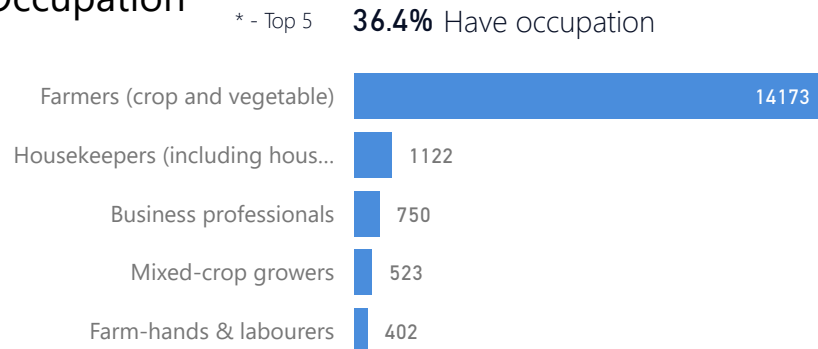

1,301

Women and Children

76%

100,943

Female

50%

65,913

Elderly

2%

3,172

Youth 15-24

21%

28,513

Zones

Level3	HHs	Individuals
Base Camp	23,326	75,621
Rubondo	9,131	32,815
Juru	6,463	24,219
	125	125
Sweswe	5	10
Fizi	1	2

Age & Gender Breakdown

Country of Origin	Total
Democratic Republic of the Congo	67,857
Burundi	38,275
Somalia	13,781
Rwanda	9,945
Eritrea	1,741
Ethiopia	906
South Sudan	221

New Registration by Month

Occupation

* Age is between 18 - 59 years for Occupation