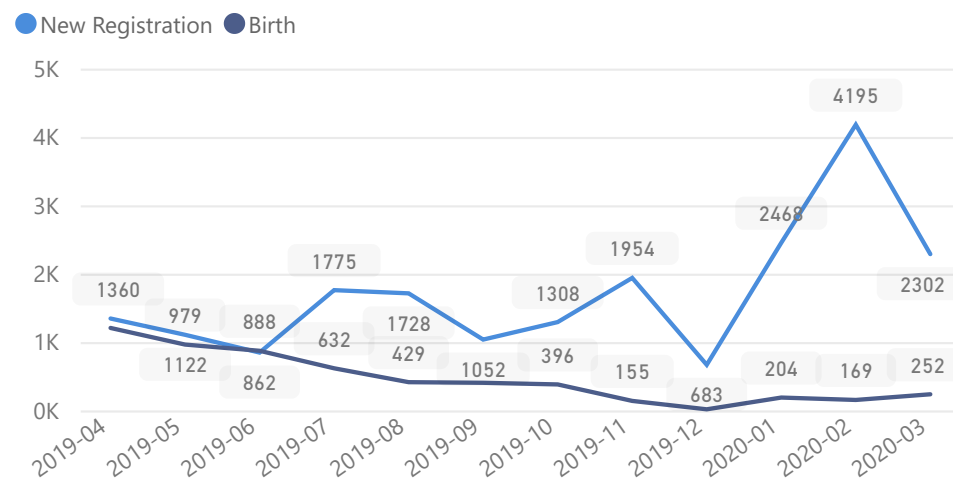

Uganda - Refugee Statistics July 2020 - Nakivale

Total Population

132,792

Total Refugees

131,491

Total Households

39,051

Total Asylum-Seekers

1,301

Women and Children

76%

100,943

Female

50%

65,913

Elderly

2%

3,172

Youth 15-24

21%

28,513

Zones

Level3	HHs	Individuals
Base Camp	23,326	75,621
Rubondo	9,131	32,815
Juru	6,463	24,219
	125	125
Sweswe	5	10
Fizi	1	2

Age & Gender Breakdown

Country of Origin	Total
Democratic Republic of the Congo	67,857
Burundi	38,275
Somalia	13,781
Rwanda	9,945
Eritrea	1,741
Ethiopia	906
South Sudan	221

New Registration by Month

Occupation

* Age is between 18 - 59 years for Occupation