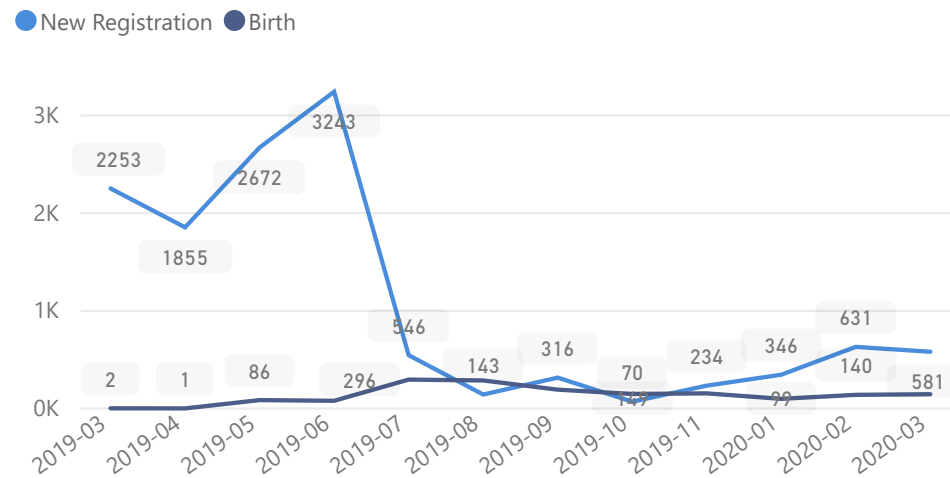

## Zones

Level3	HHs	Individuals
Zone 5B	3,993	13,239
Zone 7	2,896	10,512
Zone 4	2,181	7,504
Zone 5A	2,051	7,318
Zone 6	1,827	5,862
Zone 2	1,293	3,863
Zone 1	946	2,859
Zone 3	736	2,588
	32	61

## Age & Gender Breakdown

Country of Origin	Total
South Sudan	53,544
Sudan	261
Democratic Republic of the Congo	1

## Occupation

\* Age is between 18 - 59 years for Occupation