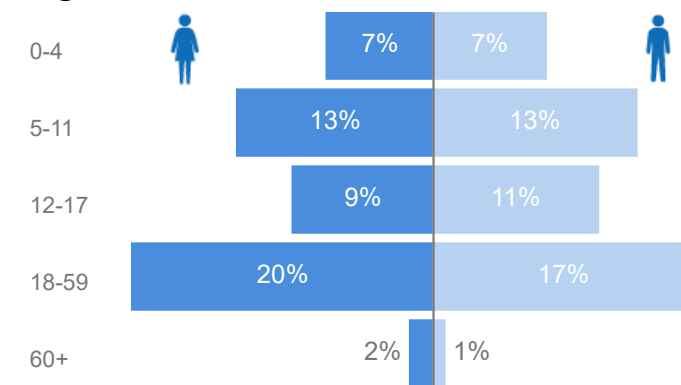

Elderly

**2%**

**2,757**

Total Refugees

**121,152**

Total Asylum-Seekers

**20**

Female

**51%**

**61,317**

Youth 15-24

**26%**

**31,605**

Zones

Level3	HHs	Individuals
Zone Vii	11,885	38,844
Zone Vi	6,742	27,688
Zone I	2,550	13,407
Zone Ii	3,161	12,877
Zone V	2,216	12,833
Zone Iv	2,740	10,763
Zone Iii	1,057	4,760

Age & Gender Breakdown

Country of Origin	Total
South Sudan	117,274
Democratic Republic of the Congo	2,983
Sudan	809
Rwanda	47
Burundi	24
Central African Republic	12
Kenya	10

New Registration by Month

Occupation

\* Age is between 18 - 59 years for Occupation

Specific Needs - Top 7