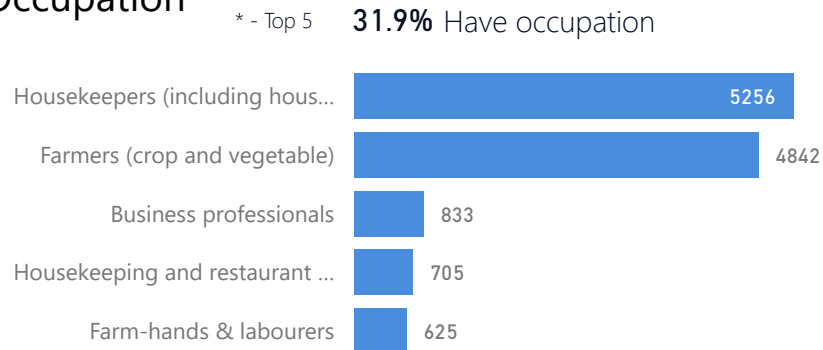

Age & Gender Breakdown

Country of Origin	Total
South Sudan	117,274
Democratic Republic of the Congo	2,983
Sudan	809
Rwanda	47
Burundi	24
Central African Republic	12
Kenya	10

New Registration by Month

Occupation

\* Age is between 18 - 59 years for Occupation

Specific Needs - Top 7