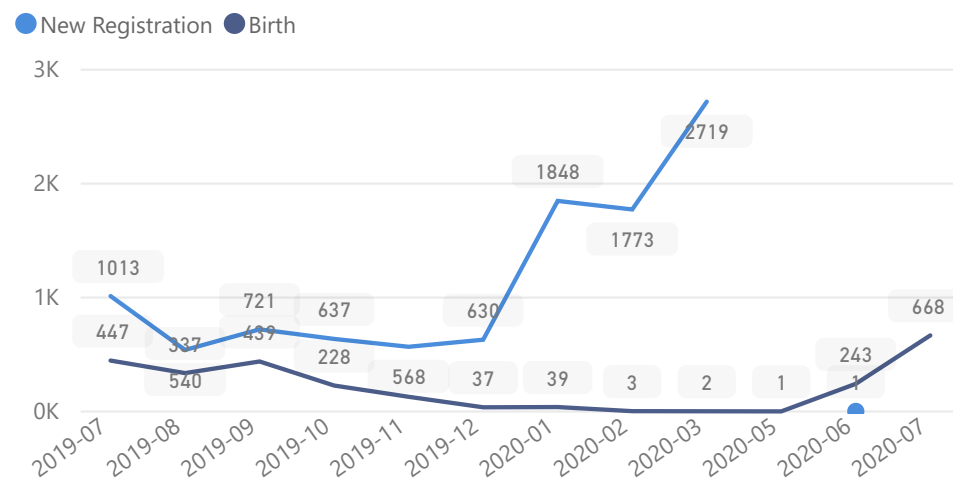

# Uganda - Refugee Statistics July 2020 - Rhino

Total Population

**121,172**

Total Households

**30,351**

Women and Children

**82%**

**99,567**

Elderly

**2%**

**2,757**

Total Refugees

**121,152**

Total Asylum-Seekers

**20**

Female

**51%**

**61,317**

Youth 15-24

**26%**

**31,605**

Zones

Level3	HHs	Individuals
Zone Vii	11,885	38,844
Zone Vi	6,742	27,688
Zone I	2,550	13,407
Zone Ii	3,161	12,877
Zone V	2,216	12,833
Zone Iv	2,740	10,763
Zone Iii	1,057	4,760

Age & Gender Breakdown

Country of Origin	Total
South Sudan	117,274
Democratic Republic of the Congo	2,983
Sudan	809
Rwanda	47
Burundi	24
Central African Republic	12
Kenya	10

New Registration by Month

Occupation