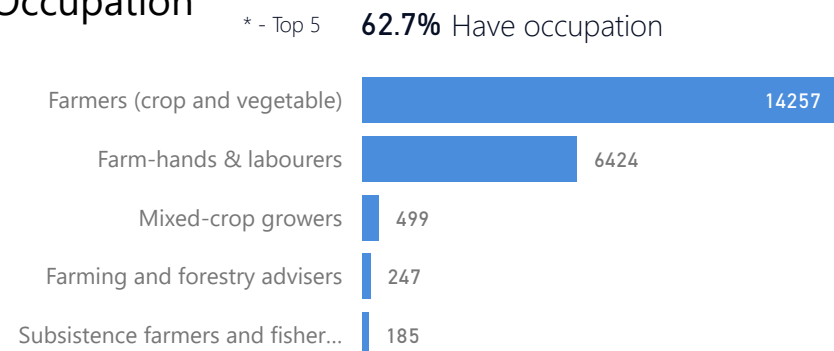

Age & Gender Breakdown

Country of Origin	Total
Democratic Republic of the Congo	72,654
Rwanda	175
South Sudan	113
Burundi	54
Kenya	6
Central African Republic	3
Senegal	1
Somalia	1

New Registration by Month

Occupation

* - Top 5 **62.7%** Have occupation

* Age is between 18 - 59 years for Occupation

Specific Needs - Top 7