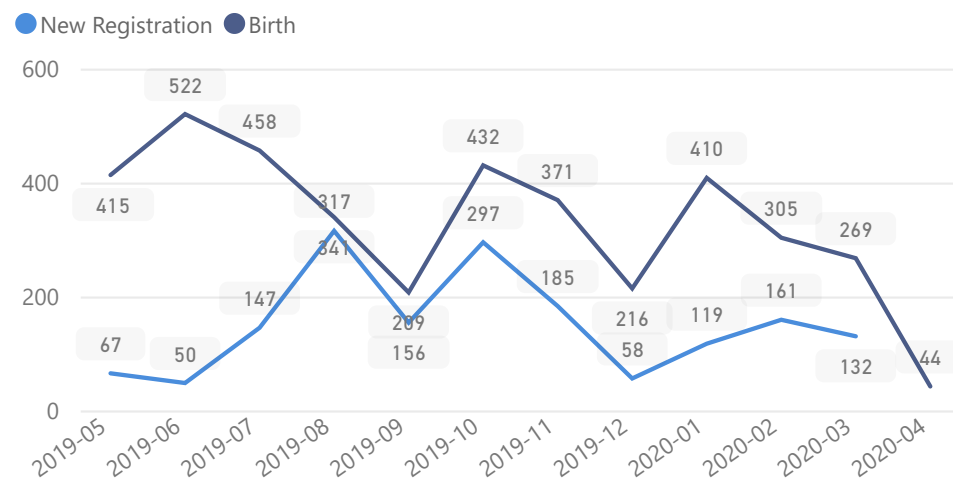

Uganda - Refugee Statistics July 2020 - Rwamwanja

Total Population

73,007

Total Refugees

72,336

Total Households

18,441

Total Asylum-Seekers

2%

1,767

Youth 15-24

16%

11,568

Zones

Level3	HHs	Individuals
Kyempango	4,991	19,781
Kaihora	2,433	10,486
Mahani	2,747	10,054
Nkoma	1,965	8,029
Ntenungi	1,827	7,810
Base Camp	1,768	6,739
Mahiga	1,153	4,138
Kikuura	657	2,490
Wajjagahe	516	2,063
Buguta	379	1,412
	4	4
Rubondo	1	1

Age & Gender Breakdown

Country of Origin	Total
Democratic Republic of the Congo	72,654
Rwanda	175
South Sudan	113
Burundi	54
Kenya	6
Central African Republic	3
Senegal	1
Somalia	1

New Registration by Month

Occupation

* - Top 5 **62.7%** Have occupation

* Age is between 18 - 59 years for Occupation

Specific Needs - Top 7