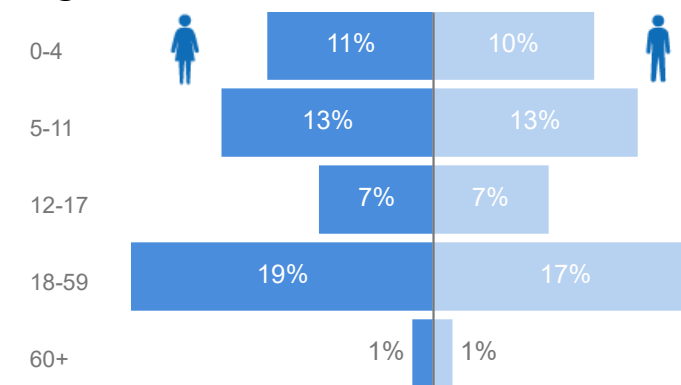

671

Women and Children

82%

59,896

Female

52%

37,726

Elderly

Age & Gender Breakdown

Country of Origin	Total
Democratic Republic of the Congo	72,654
Rwanda	175
South Sudan	113
Burundi	54
Kenya	6
Central African Republic	3
Senegal	1
Somalia	1

New Registration by Month

Occupation

* - Top 5 **62.7%** Have occupation

* Age is between 18 - 59 years for Occupation

Specific Needs - Top 7