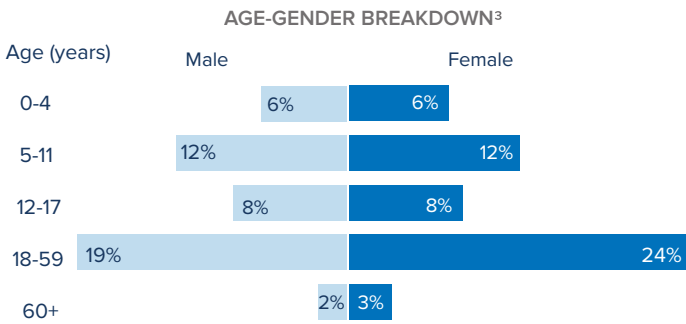

¹Total number of refugees is the sum of UNHCR/ Commissioner for Refugees (COR) registered population and IPP registered & unregistered refugees. Government sources estimate a total of 1.3 million South Sudanese refugees in Sudan; however, these data require verification.

² IPP: Immigration and Passport Police

POPULATION BY STATE

The boundaries and names shown and the designations used on this map do not imply official endorsement or acceptance by the United Nations.

ARRIVALS BY STATE

FAMILY SIZE DISTRIBUTION³

MONTHLY ARRIVAL TRENDS (2015-2020)

³Population distribution statistics are based on biometrically registered individuals only