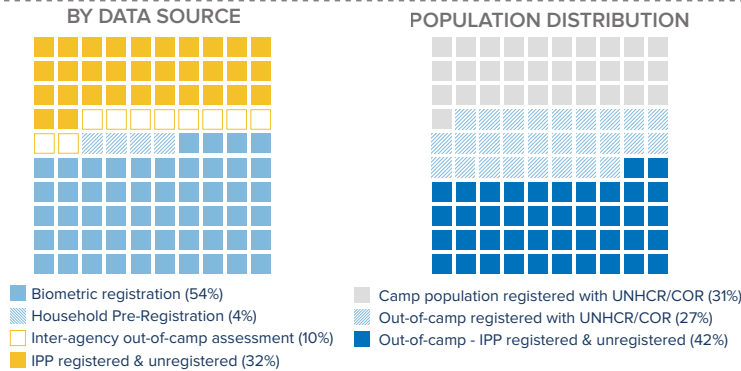

¹Total number of refugees is the sum of UNHCR/ Commissioner for Refugees (COR) registered population and IPP registered & unregistered refugees. Government sources estimate a total of 1.3 million South Sudanese refugees in Sudan; however, these data require verification.

² IPP: Immigration and Passport Police

POPULATION BY STATE

The boundaries and names shown and the designations used on this map do not imply official endorsement or acceptance by the United Nations.

ARRIVALS BY STATE

FAMILY SIZE DISTRIBUTION³

MONTHLY ARRIVAL TRENDS (2015-2020)

³Population distribution statistics are based on biometrically registered individuals only