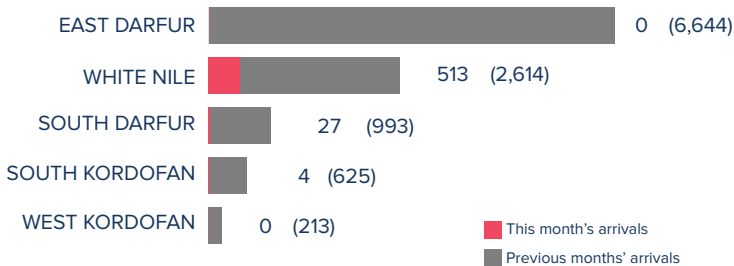

¹Total number of refugees is the sum of UNHCR/ Commissioner for Refugees (COR) registered population and IPP registered & unregistered refugees. Government sources estimate a total of 1.3 million South Sudanese refugees in Sudan; however, these data require verification.

² IPP: Immigration and Passport Police

POPULATION BY STATE

The boundaries and names shown and the designations used on this map do not imply official endorsement or acceptance by the United Nations.

ARRIVALS BY STATE