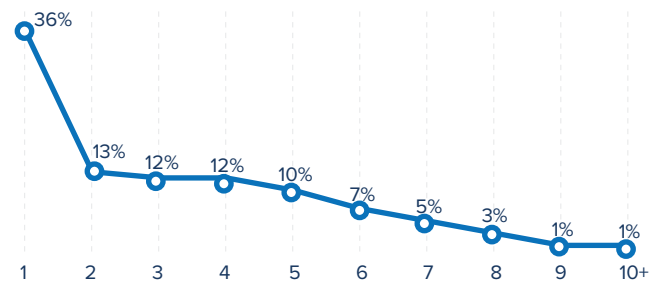

¹Total number of refugees is the sum of UNHCR/ Commissioner for Refugees (COR) registered population and IPP registered & unregistered refugees. Government sources estimate a total of 1.3 million South Sudanese refugees in Sudan; however, these data require verification.

² IPP: Immigration and Passport Police

POPULATION BY STATE

The boundaries and names shown and the designations used on this map do not imply official endorsement or acceptance by the United Nations.

ARRIVALS BY STATE

FAMILY SIZE DISTRIBUTION³

MONTHLY ARRIVAL TRENDS (2015-2020)

³Population distribution statistics are based on biometrically registered individuals only