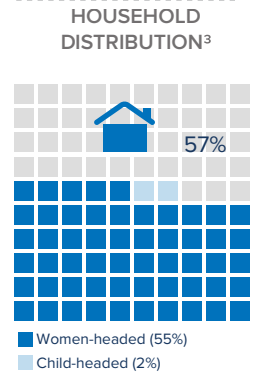

¹Total number of refugees is the sum of UNHCR/ Commissioner for Refugees (COR) registered population and IPP registered & unregistered refugees. Government sources estimate a total of 1.3 million South Sudanese refugees in Sudan; however, these data require verification.

² IPP: Immigration and Passport Police

POPULATION BY STATE

The boundaries and names shown and the designations used on this map do not imply official endorsement or acceptance by the United Nations.

ARRIVALS BY STATE

FAMILY SIZE DISTRIBUTION³

MONTHLY ARRIVAL TRENDS (2015-2020)

³Population distribution statistics are based on biometrically registered individuals only