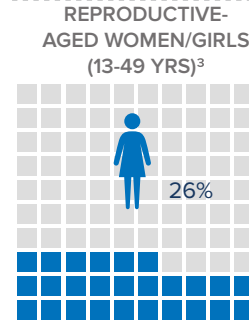

¹Total number of refugees is the sum of UNHCR/ Commissioner for Refugees (COR) registered population and IPP registered & unregistered refugees. Government sources estimate a total of 1.3 million South Sudanese refugees in Sudan; however, these data require verification.

² IPP: Immigration and Passport Police

POPULATION BY STATE

The boundaries and names shown and the designations used on this map do not imply official endorsement or acceptance by the United Nations.

ARRIVALS BY STATE

FAMILY SIZE DISTRIBUTION³

MONTHLY ARRIVAL TRENDS (2015-2020)

³Population distribution statistics are based on biometrically registered individuals only