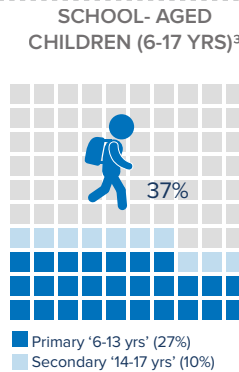

¹Total number of refugees is the sum of UNHCR/ Commissioner for Refugees (COR) registered population and IPP registered & unregistered refugees. Government sources estimate a total of 1.3 million South Sudanese refugees in Sudan; however, these data require verification.

² IPP: Immigration and Passport Police

POPULATION BY STATE

The boundaries and names shown and the designations used on this map do not imply official endorsement or acceptance by the United Nations.

ARRIVALS BY STATE

FAMILY SIZE DISTRIBUTION³

MONTHLY ARRIVAL TRENDS (2015-2020)

³Population distribution statistics are based on biometrically registered individuals only