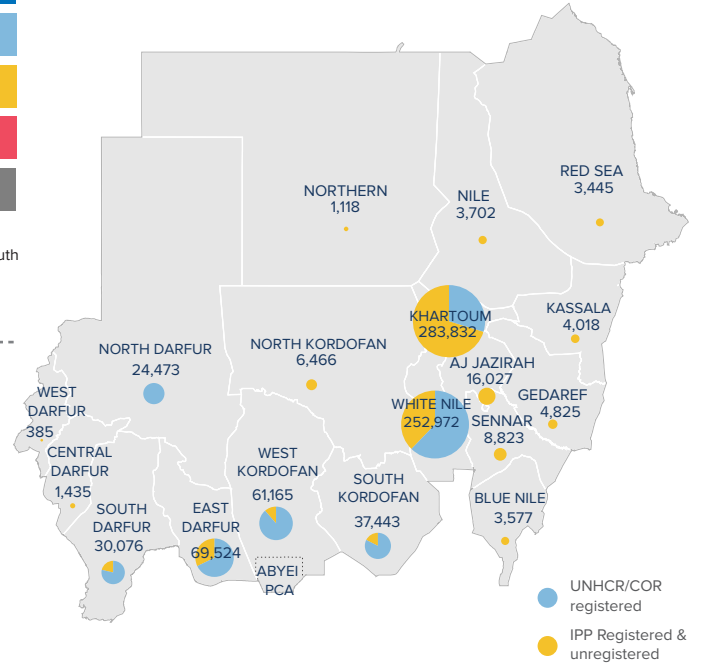

¹Total number of refugees is the sum of UNHCR/ Commissioner for Refugees (COR) registered population and IPP registered & unregistered refugees. Government sources estimate a total of 1.3 million South Sudanese refugees in Sudan; however, these data require verification.

² IPP: Immigration and Passport Police

POPULATION BY STATE

The boundaries and names shown and the designations used on this map do not imply official endorsement or acceptance by the United Nations.

ARRIVALS BY STATE

FAMILY SIZE DISTRIBUTION³

MONTHLY ARRIVAL TRENDS (2015-2020)

³Population distribution statistics are based on biometrically registered individuals only