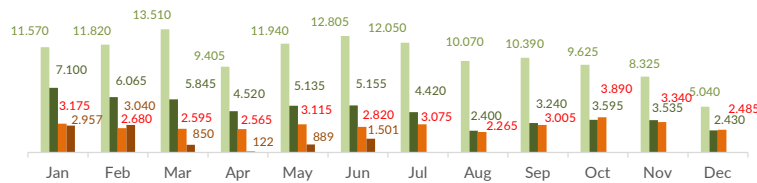

Asylum applications

(Applications are not necessarily lodged by new arrivals)