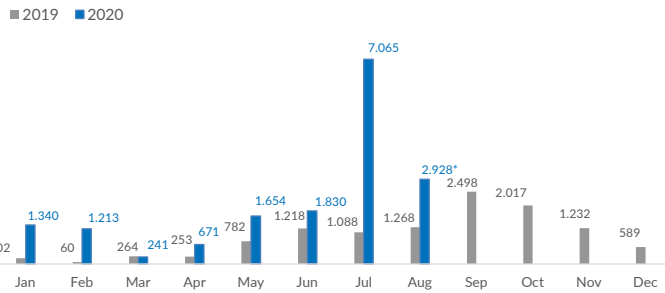

Arrivals per month