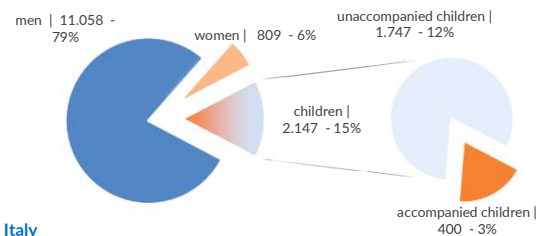

Sea arrivals by gender and age - Jan - Jul 2020