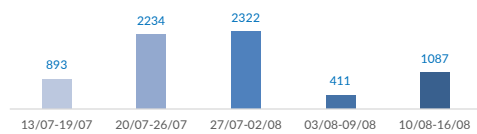

* (as of 16 Aug 2020)

Sea arrivals of last weeks