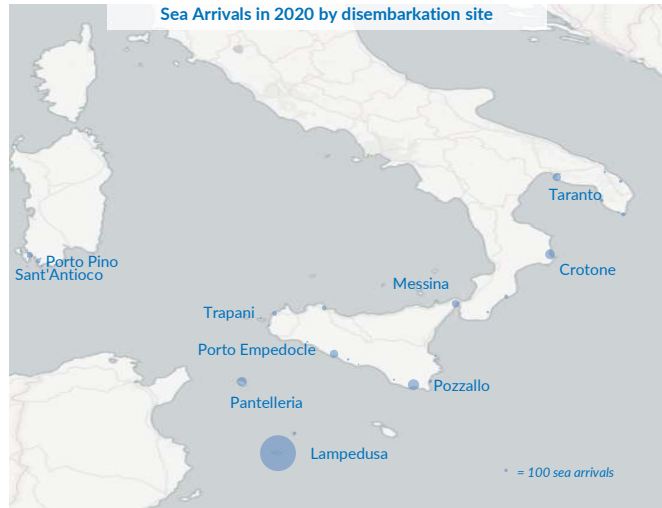

Italy weekly snapshot - 16 Aug 2020

(The charts below are based on figures from the Italian Ministry of Interior and UNHCR estimates. All figures are provisional and subject to change)

Total arrivals (1 Jan - 16 Aug 2020):	15.919
Total arrivals (1 Jan - 16 Aug 2019):	4.275
Total arrivals 1 Aug - 16 Aug 2020	1.905
Total arrivals 1 Aug - 16 Aug 2019	408
Average daily arrivals in August 2020 so far:	119
Average daily arrivals in July 2020:	228

Dead and missing in 2020 - Central Med (as of 16 Aug)	234
Dead and missing in 2020 - Mediterranean Sea (as of 16 Aug)	394
Dead and missing in 2019 - Central Med (as of 16 Aug)	603
Dead and missing in 2019 - Mediterranean Sea (as of 16 Aug)	876
Dead and missing in 2019 - Central Med	754
Dead and missing in 2019 - Mediterranean Sea	1.336

Estimated # of arrivals during the last seven days	1.087

(Based on arrivals or registration figures collected by UNHCR staff)

Mon, 10 Aug 2020	106
Tue, 11 Aug 2020	232
Wed, 12 Aug 2020	129
Thu, 13 Aug 2020	109
Fri, 14 Aug 2020	16
Sat, 15 Aug 2020	61
Sun, 16 Aug 2020	434