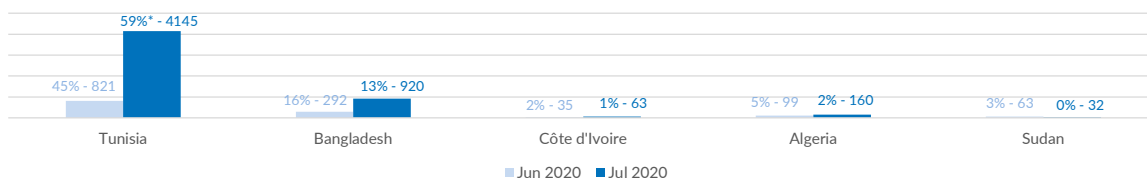

Most common sea arrival nationalities in Italy (comparison with previous month)

* % of the monthly total