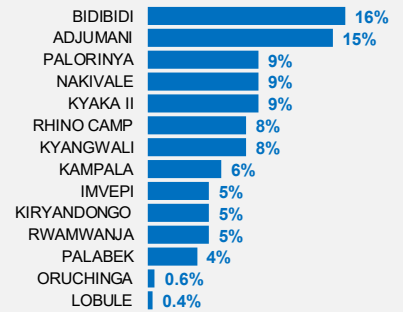

Refugees per settlement

LEGEND

- △ Refugee settlement
- ★ Capital city
- District boundary

Source countries of refugees

- South Sudan
- DR Congo
- Somalia
- Burundi
- Rwanda
- Other nationalities

The boundaries and names shown and the designations used on this map do not imply official endorsement or acceptance by the United Nations.

*Oruchinga and Lobule symbols not to scale **Includes 404 refugees and asylum seekers in reception centres which are not shown on the map

*** includes 1,753 individuals registered in Zombo following successful nationality screen of all arrivals and are pending individual registration