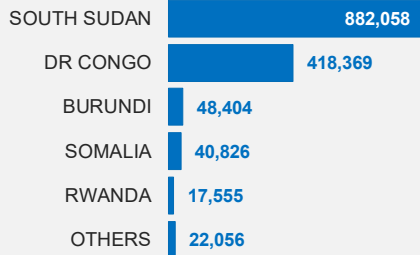

Refugees and Asylum-Seekers in Uganda

Uganda Refugee Response

31 August 2020

Total refugees and asylum-seekers**

1,429,268

Countries of origin