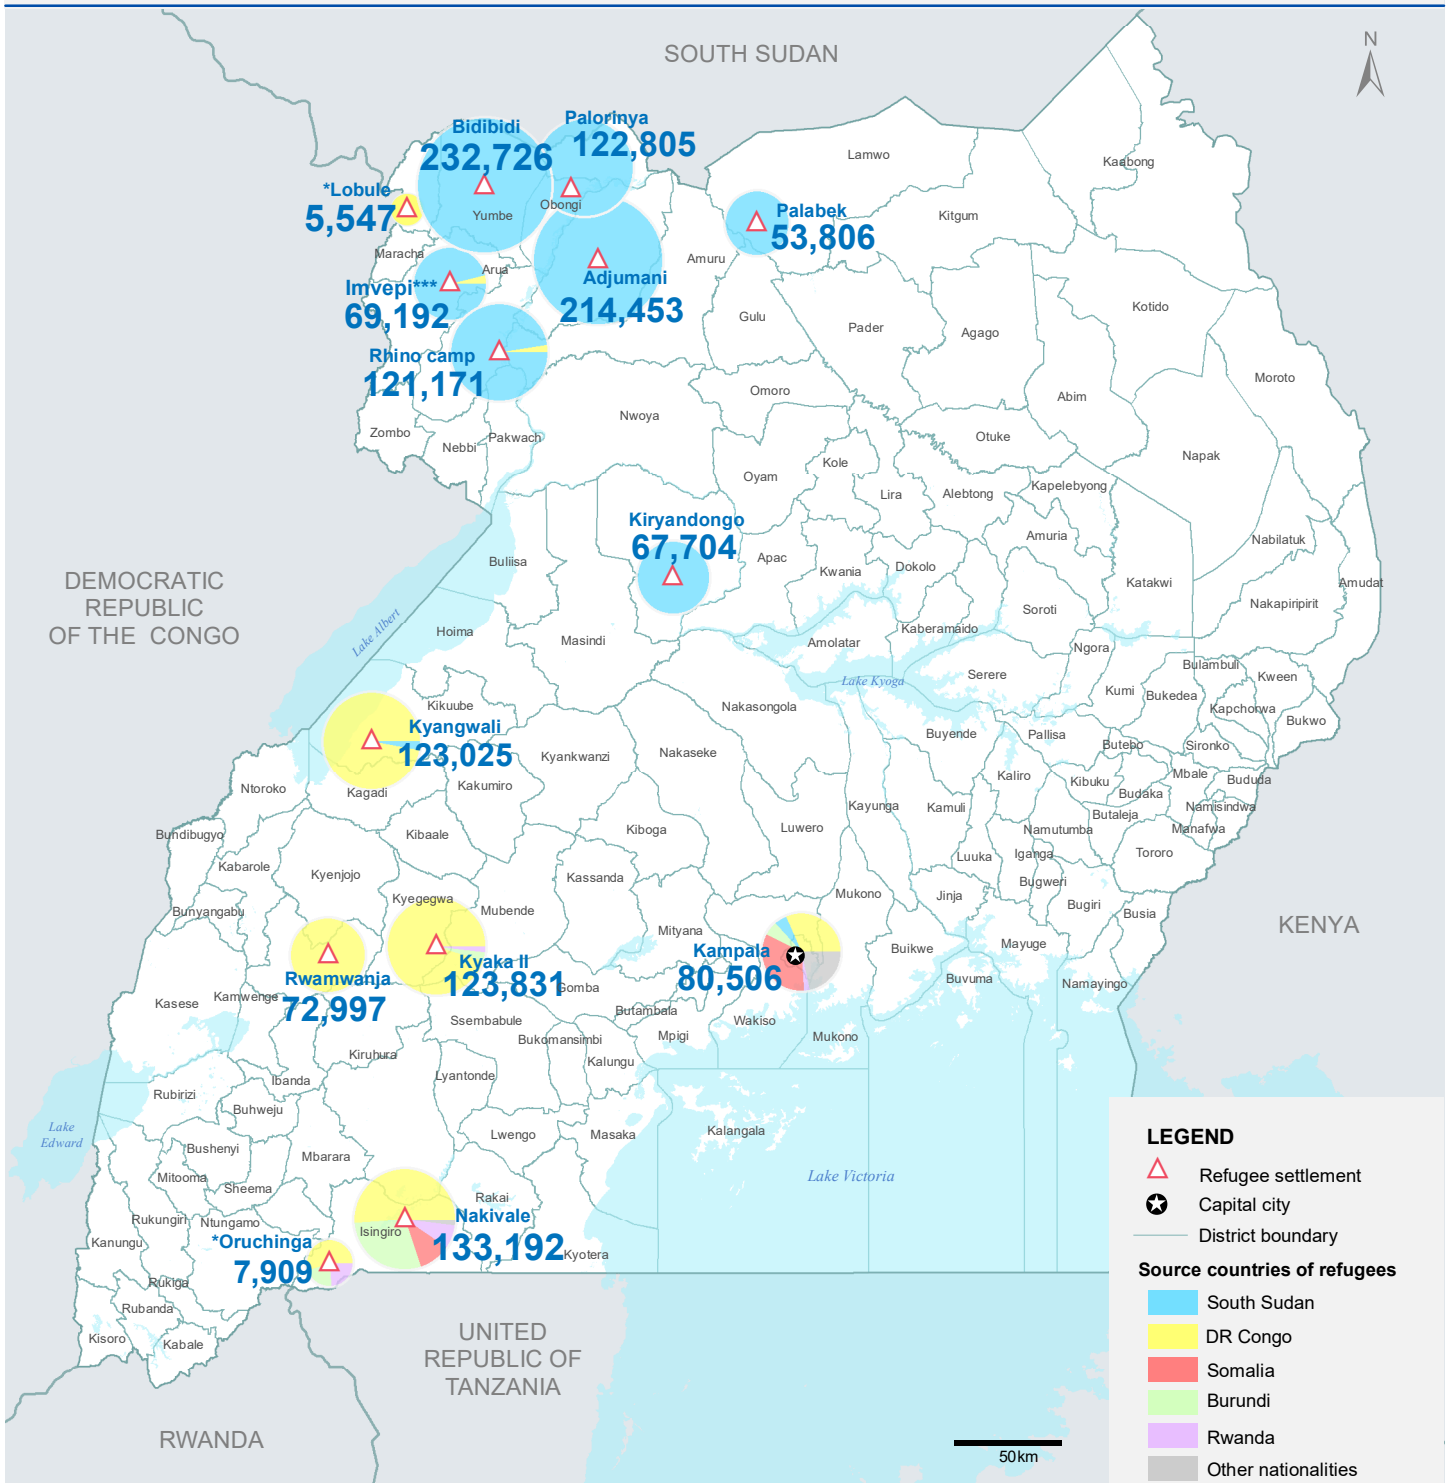

# Refugees and Asylum-Seekers in Uganda

### Countries of origin

#### LEGEND

- △ Refugee settlement
- ★ Capital city
- District boundary

#### Source countries of refugees

- South Sudan
- DR Congo
- Somalia
- Burundi
- Rwanda
- Other nationalities

The boundaries and names shown and the designations used on this map do not imply official endorsement or acceptance by the United Nations.