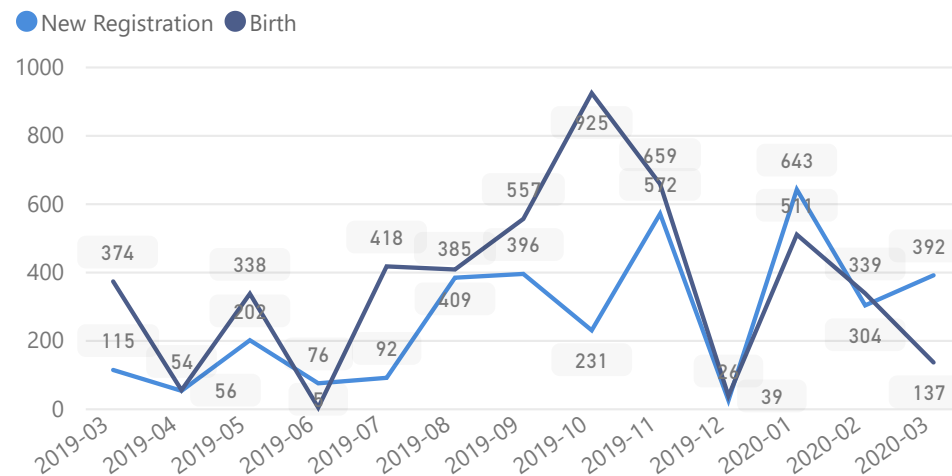

Uganda - Refugee Statistics August 2020 - Adjumani

Total Population

214,453

Total Refugees

214,377

Total Households

33,333

Total Asylum-Seekers

76

Women and Children

85%

182,977

Female

53%

114,683

Elderly

3%

7,241

Youth 15-24

25%

54,056

Zones

Level3	HHs	Individuals
Nyumanzi	5,459	40,877
Pagrinya	6,504	36,784
Ayilo I	3,294	26,051
Maaji II	3,099	17,518
Maaji III	2,965	16,046
Ayilo II	2,202	14,623
Boroli I	1,684	10,098
Agojo	1,753	7,167
Mirieyi	958	7,067
Baratuku	1,049	7,049
Alere	965	6,882
Olua I	705	5,359
Boroli II	895	5,138
Mungula I	721	5,028
Olua II	568	4,241
Mungula II	291	1,581
Oliji	224	1,420
Elema	192	991
Maaji I	82	548

Age & Gender Breakdown

Country of Origin	Total
South Sudan	214,210
Sudan	225
Eritrea	5
Ethiopia	4
Burundi	3
Democratic Republic of the Congo	3
Rwanda	2

New Registration by Month

Occupation

Specific Needs - Top 7