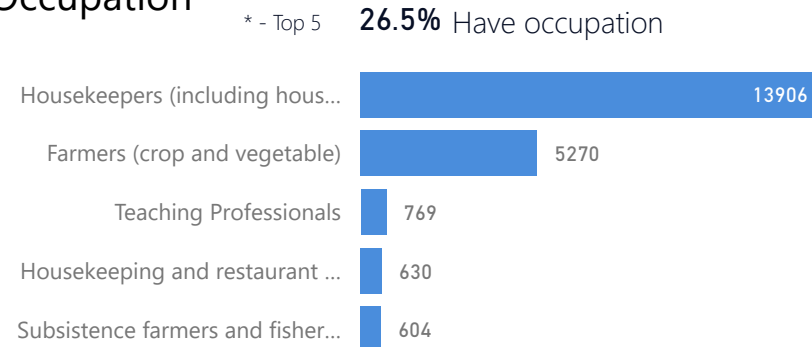

Age & Gender Breakdown

Country of Origin	Total
South Sudan	214,210
Sudan	225
Eritrea	5
Ethiopia	4
Burundi	3
Democratic Republic of the Congo	3
Rwanda	2

New Registration by Month

Occupation

Specific Needs - Top 7