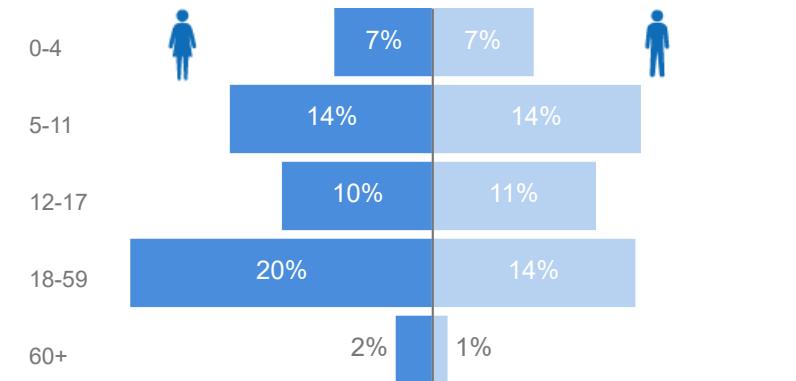

76

Women and Children

85%

182,977

Female

53%

114,683

Elderly

3%

7,241

Youth 15-24

25%

54,056

Zones

Level3	HHs	Individuals
Nyumanzi	5,459	40,877
Pagrinya	6,504	36,784
Ayilo I	3,294	26,051
Maaji II	3,099	17,518
Maaji III	2,965	16,046
Ayilo II	2,202	14,623
Boroli I	1,684	10,098
Agojo	1,753	7,167
Mirieyi	958	7,067
Baratuku	1,049	7,049
Alere	965	6,882
Olua I	705	5,359
Boroli II	895	5,138
Mungula I	721	5,028
Olua II	568	4,241
Mungula II	291	1,581
Oliji	224	1,420
Elema	192	991
Maaji I	82	548

Age & Gender Breakdown

Country of Origin	Total
South Sudan	214,210
Sudan	225
Eritrea	5
Ethiopia	4
Burundi	3
Democratic Republic of the Congo	3
Rwanda	2

New Registration by Month

Occupation

Specific Needs - Top 7