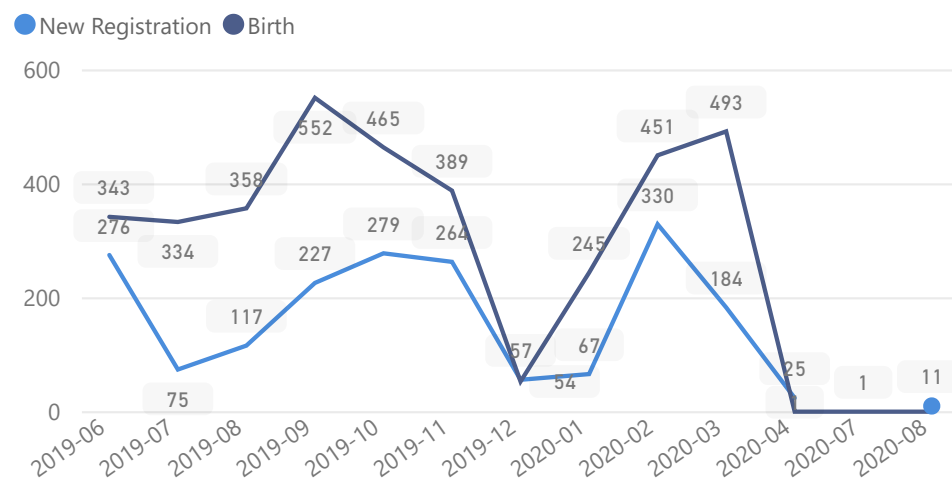

Uganda - Refugee Statistics August 2020 - Bidibidi

Total Population

232,726

Total Refugees

232,726

Total Households

42,735

Total Asylum-Seekers

0

Women and Children

86%

200,244

Female

53%

122,314

Elderly

2%

5,547

Youth 15-24

22%

50,927

Zones

Level3	HHs	Individuals
Zone 3	11,252	55,348
Zone 2	8,421	50,493
Zone 5	9,598	50,433
Zone 1	7,398	44,038
Zone 4	6,069	32,409

Age & Gender Breakdown

Country of Origin	Total
South Sudan	232,631
Sudan	92
Democratic Republic of the Congo	2
Congo, Republic of the	1

New Registration by Month

Occupation

* Age is between 18 - 59 years for Occupation

Specific Needs - Top 7