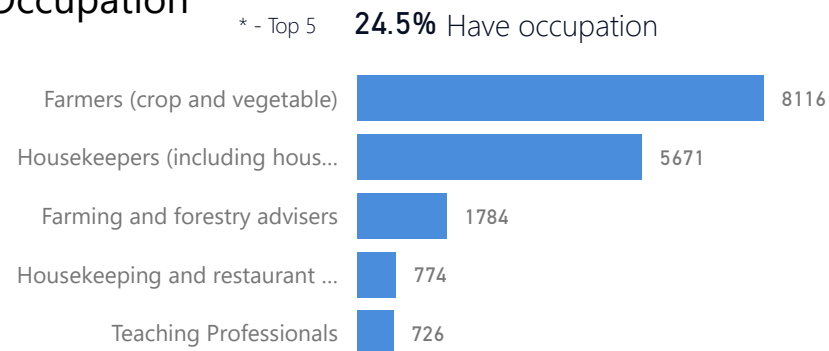

2%

5,547

Youth 15-24

22%

50,927

Zones

Level3	HHs	Individuals
Zone 3	11,252	55,348
Zone 2	8,421	50,493
Zone 5	9,598	50,433
Zone 1	7,398	44,038
Zone 4	6,069	32,409

Age & Gender Breakdown

Country of Origin	Total
South Sudan	232,631
Sudan	92
Democratic Republic of the Congo	2
Congo, Republic of the	1

New Registration by Month

Occupation

* Age is between 18 - 59 years for Occupation

Specific Needs - Top 7