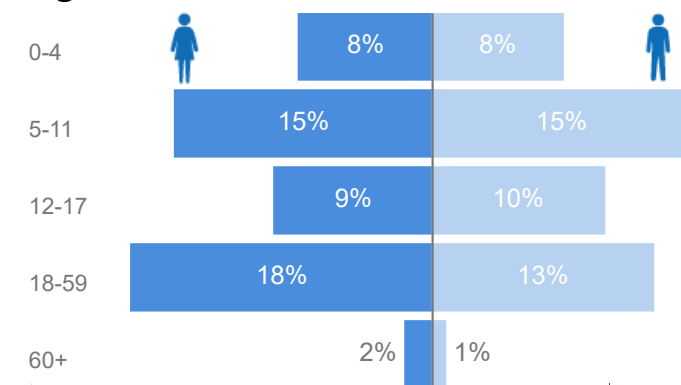

0

Women and Children

86%

200,244

Female

53%

122,314

Elderly

2%

5,547

Youth 15-24

22%

50,927

Zones

Level3	HHs	Individuals
Zone 3	11,252	55,348
Zone 2	8,421	50,493
Zone 5	9,598	50,433
Zone 1	7,398	44,038
Zone 4	6,069	32,409

Age & Gender Breakdown

Country of Origin	Total
South Sudan	232,631
Sudan	92
Democratic Republic of the Congo	2
Congo, Republic of the	1

New Registration by Month

Occupation

* Age is between 18 - 59 years for Occupation

Specific Needs - Top 7