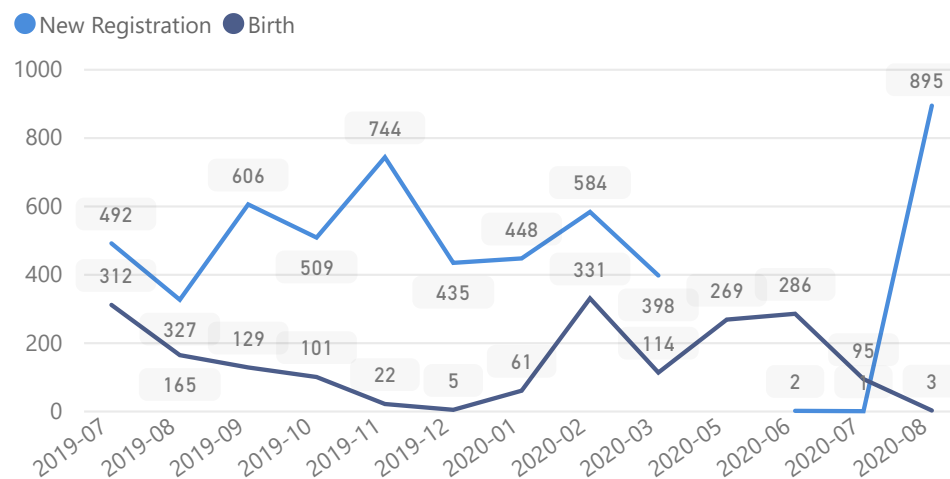

**3%**

**2,037**

Youth 15-24

**22%**

**15,226**

## Zones

Level3	HHs	Individuals
Zone I	9,061	29,793
Zone li	7,408	26,348
Zone lii	2,959	10,263
	861	129

## Age & Gender Breakdown

Country of Origin	Total
South Sudan	66,500
Democratic Republic of the Congo	2,665
Sudan	23
Central African Republic	1
Chad	1
Senegal	1
United Republic of Tanzania	1

## Occupation

\* Age is between 18 - 59 years for Occupation