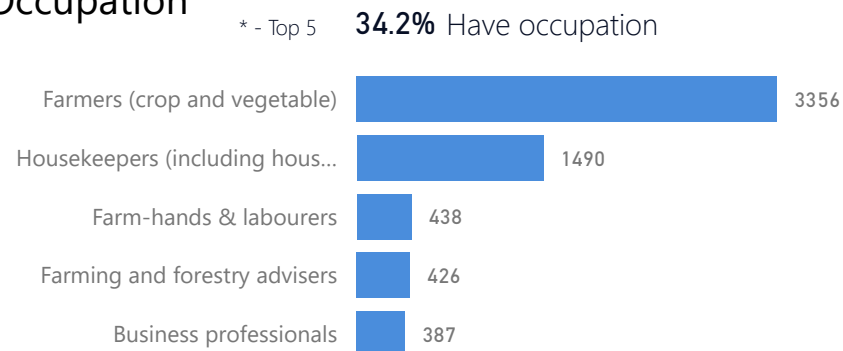

## Age & Gender Breakdown

Country of Origin	Total
South Sudan	66,500
Democratic Republic of the Congo	2,665
Sudan	23
Central African Republic	1
Chad	1
Senegal	1
United Republic of Tanzania	1

## Occupation

\* Age is between 18 - 59 years for Occupation