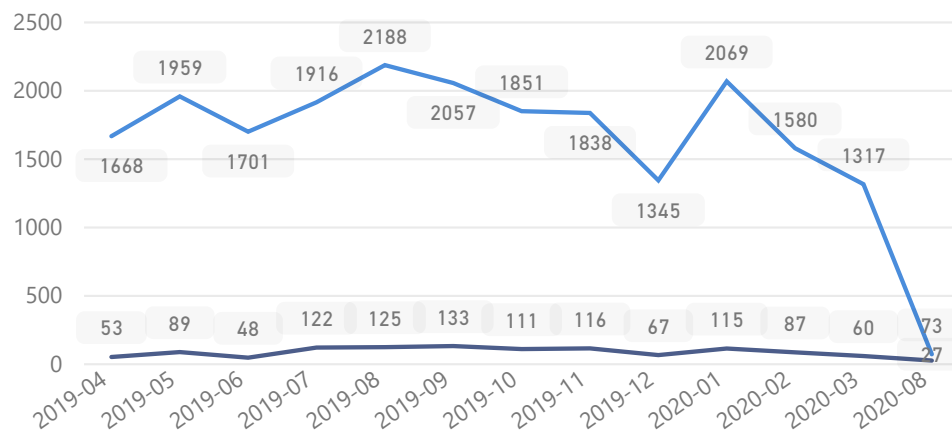

Uganda - Refugee Statistics August 2020 - Kampala

Total Population

80,506

Total Refugees

64,361

Total Households

42,886

Total Asylum-Seekers

1%

1,204

Youth 15-24

27%

21,868

New Registration by Month

● New Registration ● Birth

Zones

Occupation

* - Top 5

15.3% Have occupation

* Age is between 18 - 59 years for Occupation

Age & Gender Breakdown

Country of Origin	Total
Somalia	27,016
Democratic Republic of the Congo	25,331
Eritrea	13,336
Burundi	4,502
South Sudan	4,307
Ethiopia	2,157
Rwanda	1,949