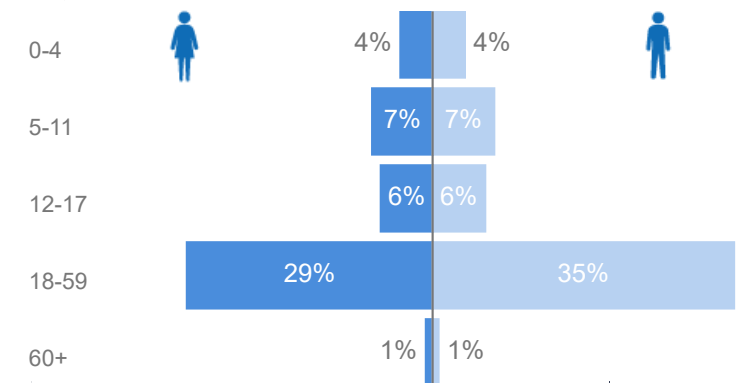

Occupation

* - Top 5

15.3% Have occupation

* Age is between 18 - 59 years for Occupation

Age & Gender Breakdown

Country of Origin	Total
Somalia	27,016
Democratic Republic of the Congo	25,331
Eritrea	13,336
Burundi	4,502
South Sudan	4,307
Ethiopia	2,157
Rwanda	1,949

Specific Needs - Top 7