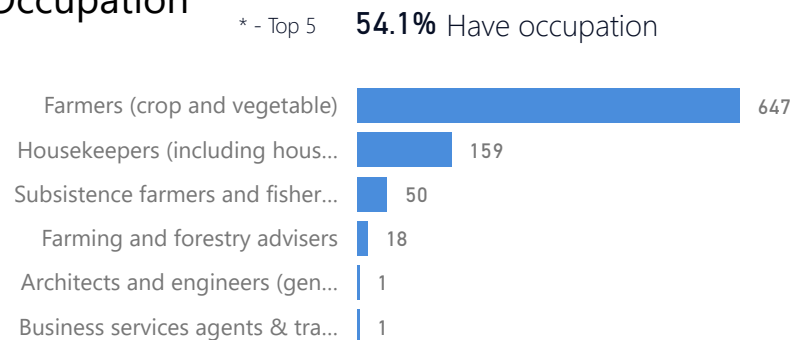

3%

156

Youth 15-24

25%

1,410

Zones

Level3	HHs	Individuals
Zone B	450	2,816
Zone A	441	2,731

Age & Gender Breakdown

Country of Origin	Total
Democratic Republic of the Congo	5,545
South Sudan	2

New Registration by Month

Occupation

* Age is between 18 - 59 years for Occupation

Specific Needs - Top 7