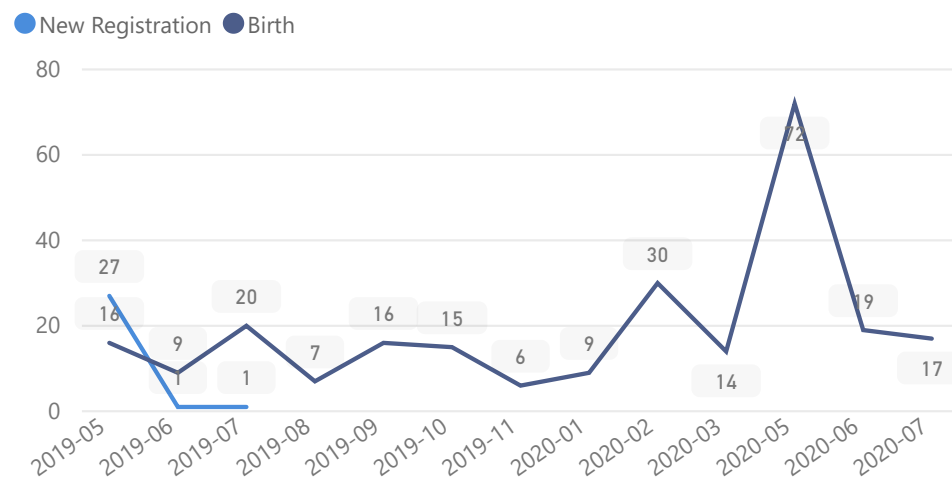

Uganda - Refugee Statistics August 2020 - Lobule

Total Population

5,547

Total Refugees

5,547

Total Households

891

Total Asylum-Seekers

3%

156

Youth 15-24

25%

1,410

Zones

Level3	HHs	Individuals
Zone B	450	2,816
Zone A	441	2,731

Age & Gender Breakdown

Country of Origin	Total
Democratic Republic of the Congo	5,545
South Sudan	2

New Registration by Month

Occupation

* Age is between 18 - 59 years for Occupation

Specific Needs - Top 7