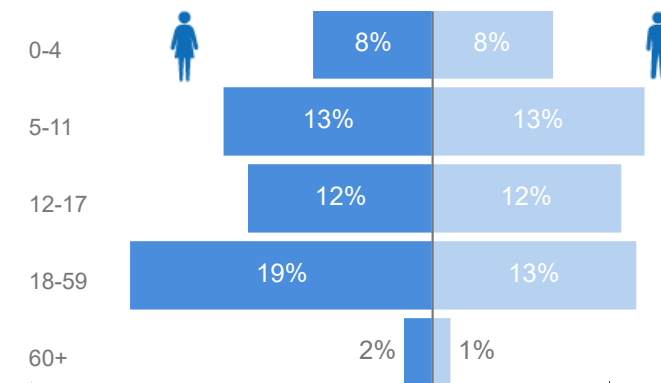

0

Women and Children

86%

4,775

Female

53%

2,953

Elderly

3%

156

Youth 15-24

25%

1,410

Zones

Level3	HHs	Individuals
Zone B	450	2,816
Zone A	441	2,731

Age & Gender Breakdown

Country of Origin	Total
Democratic Republic of the Congo	5,545
South Sudan	2

New Registration by Month

Occupation

* Age is between 18 - 59 years for Occupation

Specific Needs - Top 7