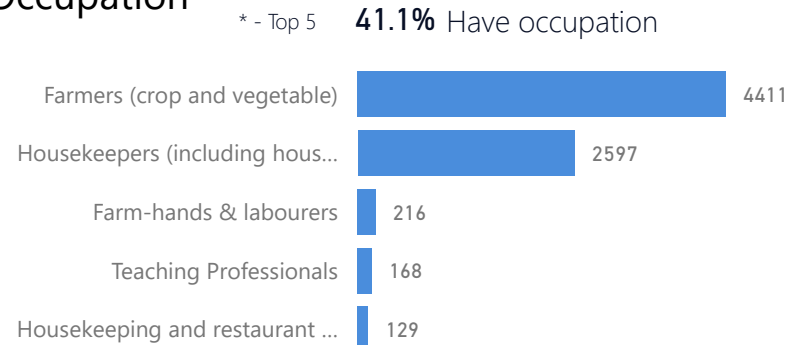

10

Women and Children

85%

45,601

Female

51%

27,640

Elderly

2%

1,295

Youth 15-24

22%

11,902

Zones

Level3	HHs	Individuals
Zone 5B	3,993	13,239
Zone 7	2,896	10,512
Zone 4	2,181	7,504
Zone 5A	2,051	7,318
Zone 6	1,827	5,862
Zone 2	1,293	3,863
Zone 1	946	2,859
Zone 3	736	2,588
	32	61

Age & Gender Breakdown

New Registration by Month

Occupation

* Age is between 18 - 59 years for Occupation

Specific Needs - Top 7