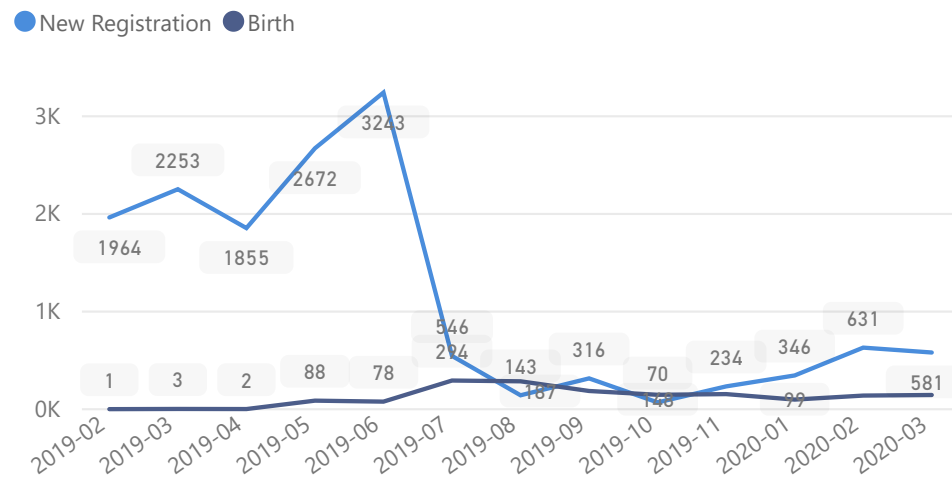

10

Women and Children

85%

45,601

Female

51%

27,640

Elderly

2%

1,295

Youth 15-24

22%

11,902

Zones

Level3	HHs	Individuals
Zone 5B	3,993	13,239
Zone 7	2,896	10,512
Zone 4	2,181	7,504
Zone 5A	2,051	7,318
Zone 6	1,827	5,862
Zone 2	1,293	3,863
Zone 1	946	2,859
Zone 3	736	2,588
	32	61

Age & Gender Breakdown

New Registration by Month

Occupation

* Age is between 18 - 59 years for Occupation

Specific Needs - Top 7