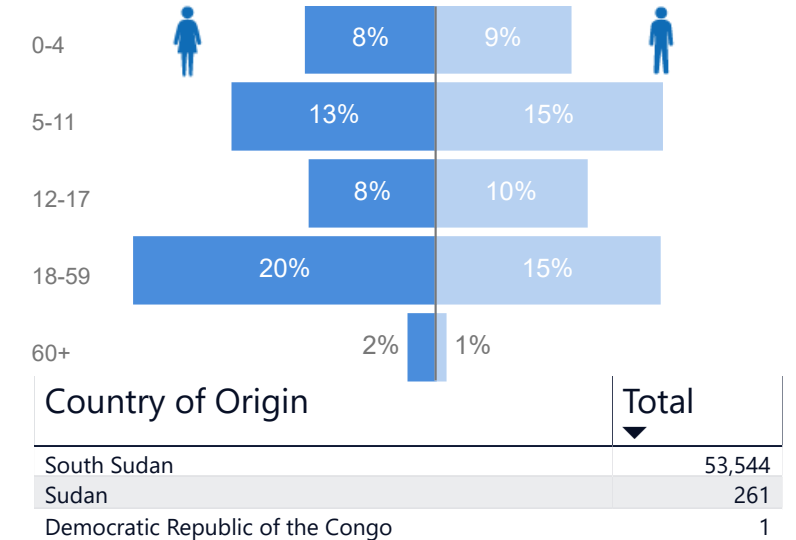

10

Women and Children

85%

45,601

Female

51%

27,640

Elderly

2%

1,295

Youth 15-24

22%

11,902

Zones

Level3	HHs	Individuals
Zone 5B	3,993	13,239
Zone 7	2,896	10,512
Zone 4	2,181	7,504
Zone 5A	2,051	7,318
Zone 6	1,827	5,862
Zone 2	1,293	3,863
Zone 1	946	2,859
Zone 3	736	2,588
	32	61

Age & Gender Breakdown

New Registration by Month

Occupation

* Age is between 18 - 59 years for Occupation

Specific Needs - Top 7