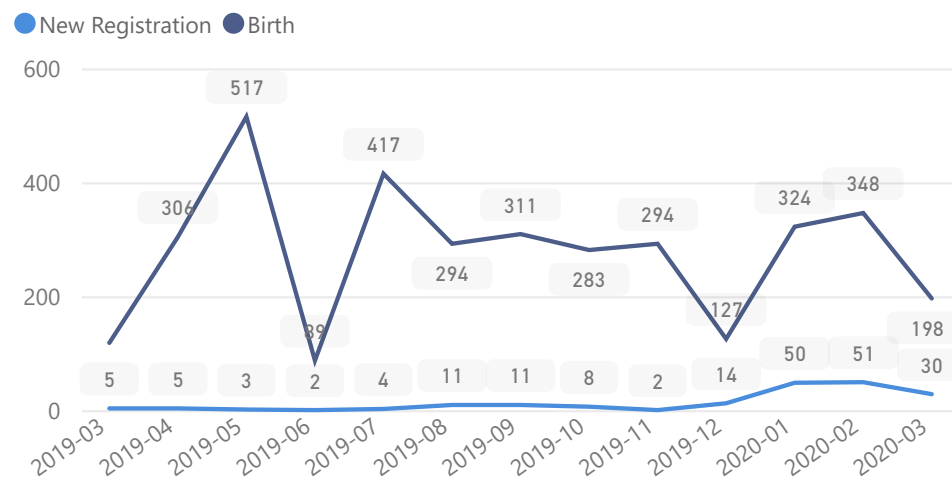

**4%**

**5,262**

Youth 15-24

**23%**

**28,455**

## Zones

Level3	HHs	Individuals
Morobi	8,512	34,431
Dongo West	6,384	24,746
Chinyi	4,873	19,112
Basecamp Ibakwe	3,352	14,883
Dongo East	3,082	12,550
Belemaling	2,411	10,182
Budri	1,848	6,899

## Age & Gender Breakdown

Country of Origin	Total
South Sudan	122,770
Sudan	32
Democratic Republic of the Congo	3

## Occupation

\* Age is between 18 - 59 years for Occupation