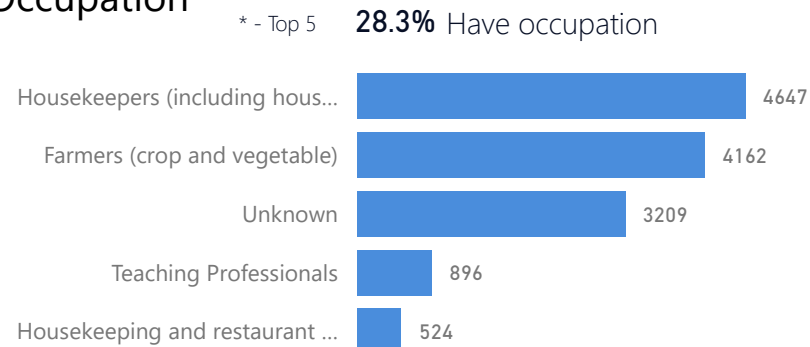

## Age & Gender Breakdown

Country of Origin	Total
South Sudan	122,770
Sudan	32
Democratic Republic of the Congo	3

## Occupation

\* Age is between 18 - 59 years for Occupation