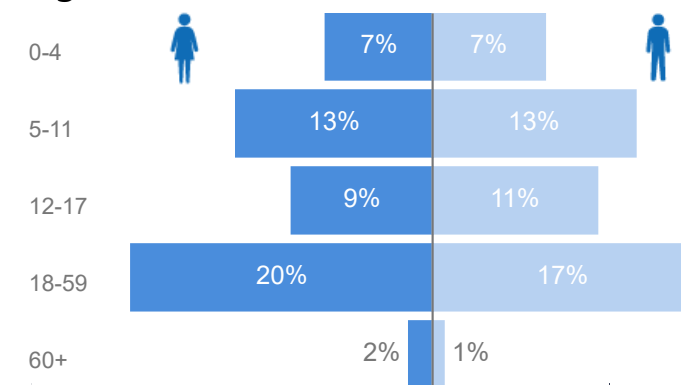

20

Women and Children

82%

99,536

Female

51%

61,316

Elderly

2%

2,758

Youth 15-24

26%

31,648

Zones

Level3	HHs	Individuals
Zone Vii	11,885	38,844
Zone Vi	6,742	27,688
Zone I	2,550	13,407
Zone Ii	3,161	12,877
Zone V	2,216	12,833
Zone Iv	2,740	10,763
Zone Iii	1,057	4,760

Age & Gender Breakdown

Country of Origin	Total
South Sudan	117,274
Democratic Republic of the Congo	2,982
Sudan	809
Rwanda	47
Burundi	24
Central African Republic	12
Kenya	10

New Registration by Month

Occupation

* Age is between 18 - 59 years for Occupation

Specific Needs - Top 7