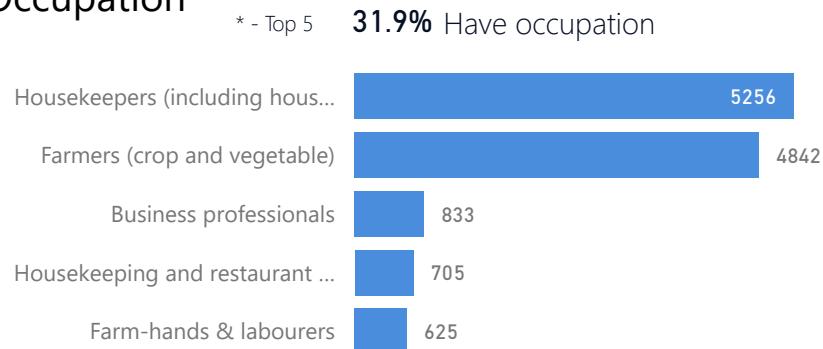

Age & Gender Breakdown

Country of Origin	Total
South Sudan	117,274
Democratic Republic of the Congo	2,982
Sudan	809
Rwanda	47
Burundi	24
Central African Republic	12
Kenya	10

New Registration by Month

Occupation

* Age is between 18 - 59 years for Occupation

Specific Needs - Top 7