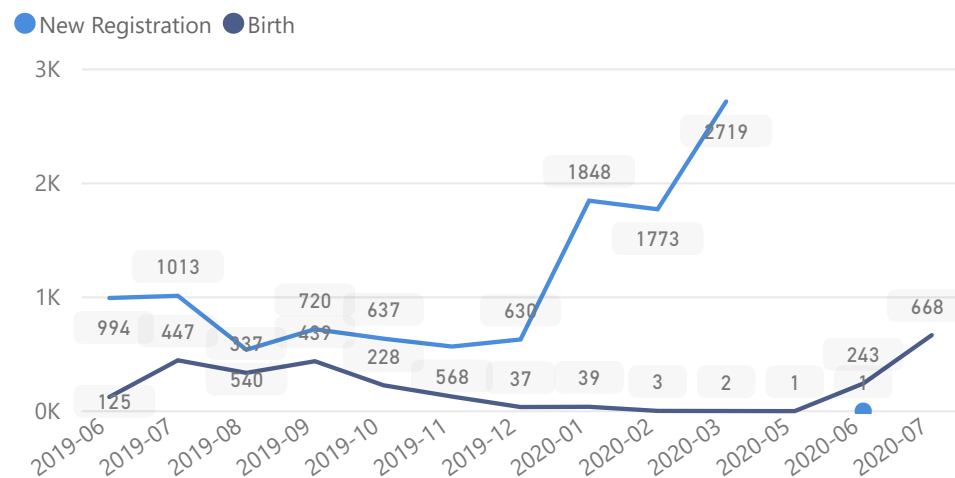

Uganda - Refugee Statistics August 2020 - Rhino

Total Population

121,171

Total Refugees

121,151

Total Households

30,342

Total Asylum-Seekers

20

Women and Children

82%

99,536

Female

51%

61,316

Elderly

2%

2,758

Youth 15-24

26%

31,648

Zones

Level3	HHs	Individuals
Zone Vii	11,885	38,844
Zone Vi	6,742	27,688
Zone I	2,550	13,407
Zone Ii	3,161	12,877
Zone V	2,216	12,833
Zone Iv	2,740	10,763
Zone Iii	1,057	4,760

Age & Gender Breakdown

Country of Origin	Total
South Sudan	117,274
Democratic Republic of the Congo	2,982
Sudan	809
Rwanda	47
Burundi	24
Central African Republic	12
Kenya	10

New Registration by Month

Occupation