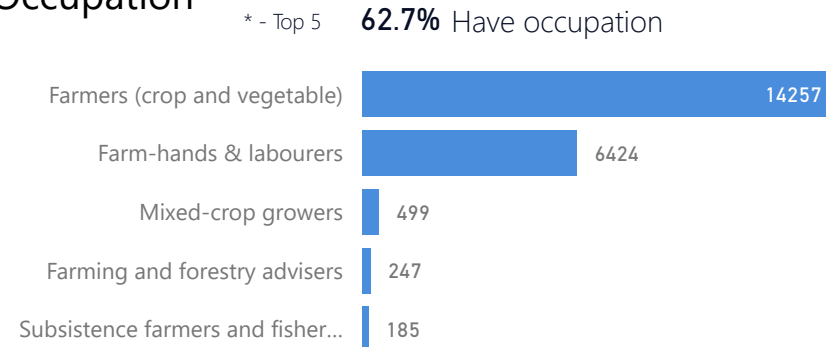

Age & Gender Breakdown

Country of Origin	Total
Democratic Republic of the Congo	72,644
Rwanda	175
South Sudan	113
Burundi	54
Kenya	6
Central African Republic	3
Senegal	1
Somalia	1

New Registration by Month

Occupation

* Age is between 18 - 59 years for Occupation

Specific Needs - Top 7