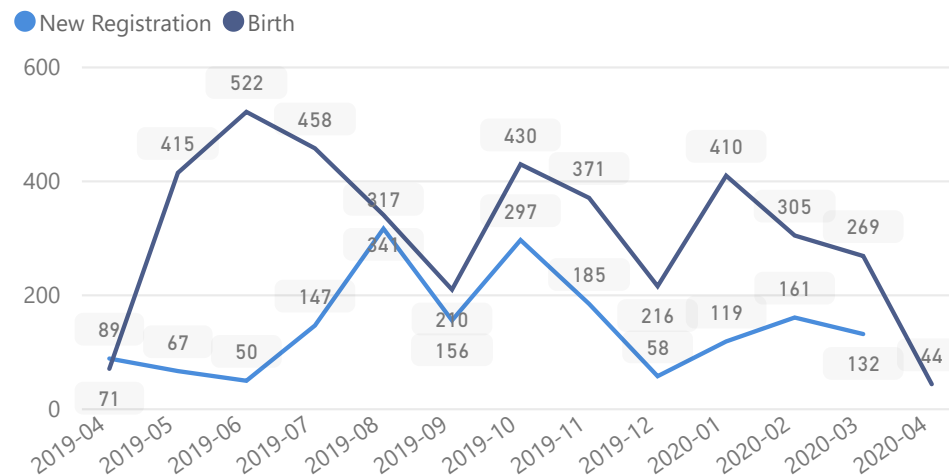

Uganda - Refugee Statistics August 2020 - Rwamwanja

Total Population

72,997

Total Refugees

72,326

Total Households

18,442

Total Asylum-Seekers

2%

1,772

Youth 15-24

16%

11,564

Zones

Level3	HHs	Individuals
Kyempango	4,991	19,781
Kaihora	2,433	10,486
Mahani	2,747	10,054
Nkoma	1,965	8,029
Ntenungi	1,827	7,810
Base Camp	1,768	6,739
Mahiga	1,153	4,138
Kikuura	657	2,490
Wajagahe	516	2,063
Buguta	379	1,412
	4	4
Rubondo	1	1

Age & Gender Breakdown

Country of Origin	Total
Democratic Republic of the Congo	72,644
Rwanda	175
South Sudan	113
Burundi	54
Kenya	6
Central African Republic	3
Senegal	1
Somalia	1

New Registration by Month

Occupation

* Age is between 18 - 59 years for Occupation

Specific Needs - Top 7