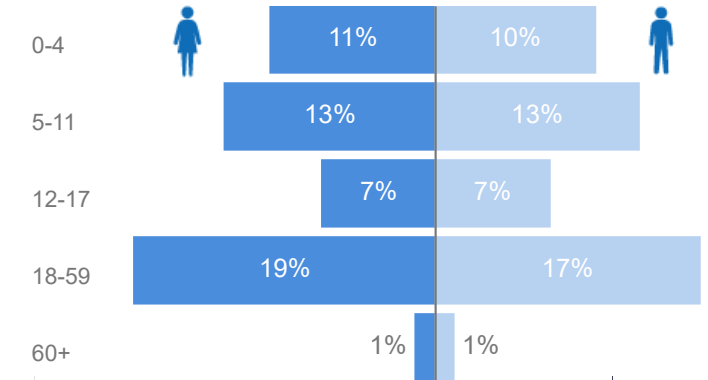

671

Women and Children

82%

59,879

Female

52%

37,716

Elderly

Age & Gender Breakdown

Country of Origin	Total
Democratic Republic of the Congo	72,644
Rwanda	175
South Sudan	113
Burundi	54
Kenya	6
Central African Republic	3
Senegal	1
Somalia	1

New Registration by Month

Occupation

* Age is between 18 - 59 years for Occupation

Specific Needs - Top 7