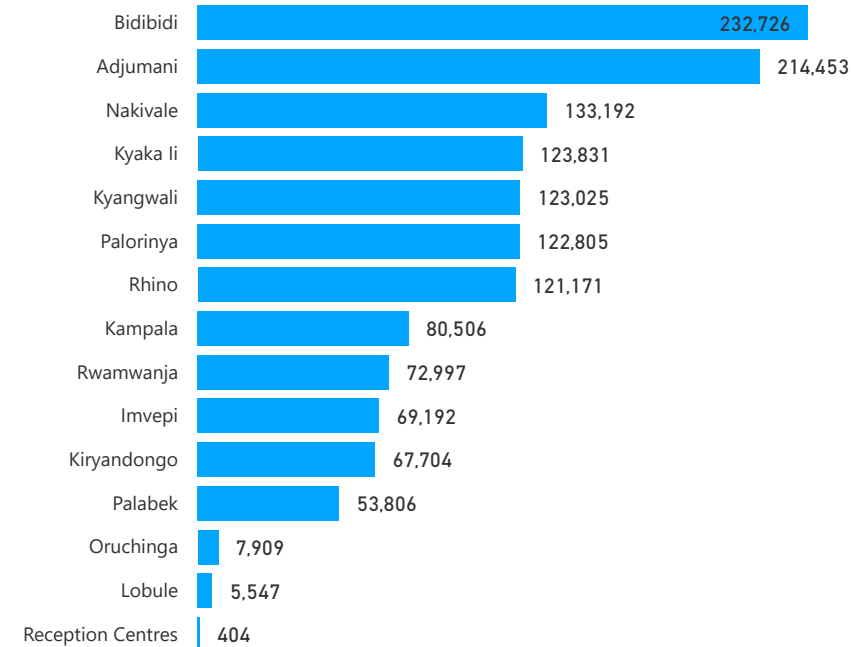

Population by Location

* Kampala includes other Urban areas