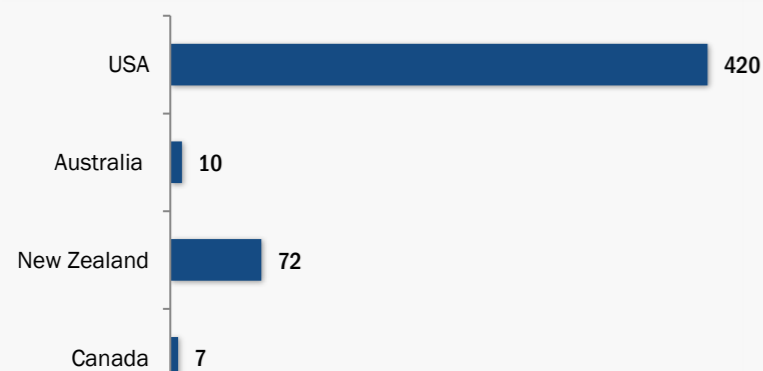

Resettlement of Myanmar Refugees from Temporary Shelters in Thailand

31 August 2020

Thailand Border Operation - Information Management Unit, Mae Sot

Resettlement Figures 2005-2020

August

Total number of submissions **135,454**

Total number of departures **113,451**

Resettlement Progress in 2020

August

Total number of submissions **102**

Total number of departures **249**

Total Verified Refugee Population* **91,940**
August 2020

* Verification Exercise conducted from Jan-Apr 2015 and subsequent data changes to-date. Under reverification.

Resettlement of Myanmar Refugees by location in 2020

Main destinations in 2020

Resettlement overview from 2005 - 2020 (in thousands)

Main destinations from 2005-2020

Source: UNHCR proGres database

For more information, visit: www.commonservice.info