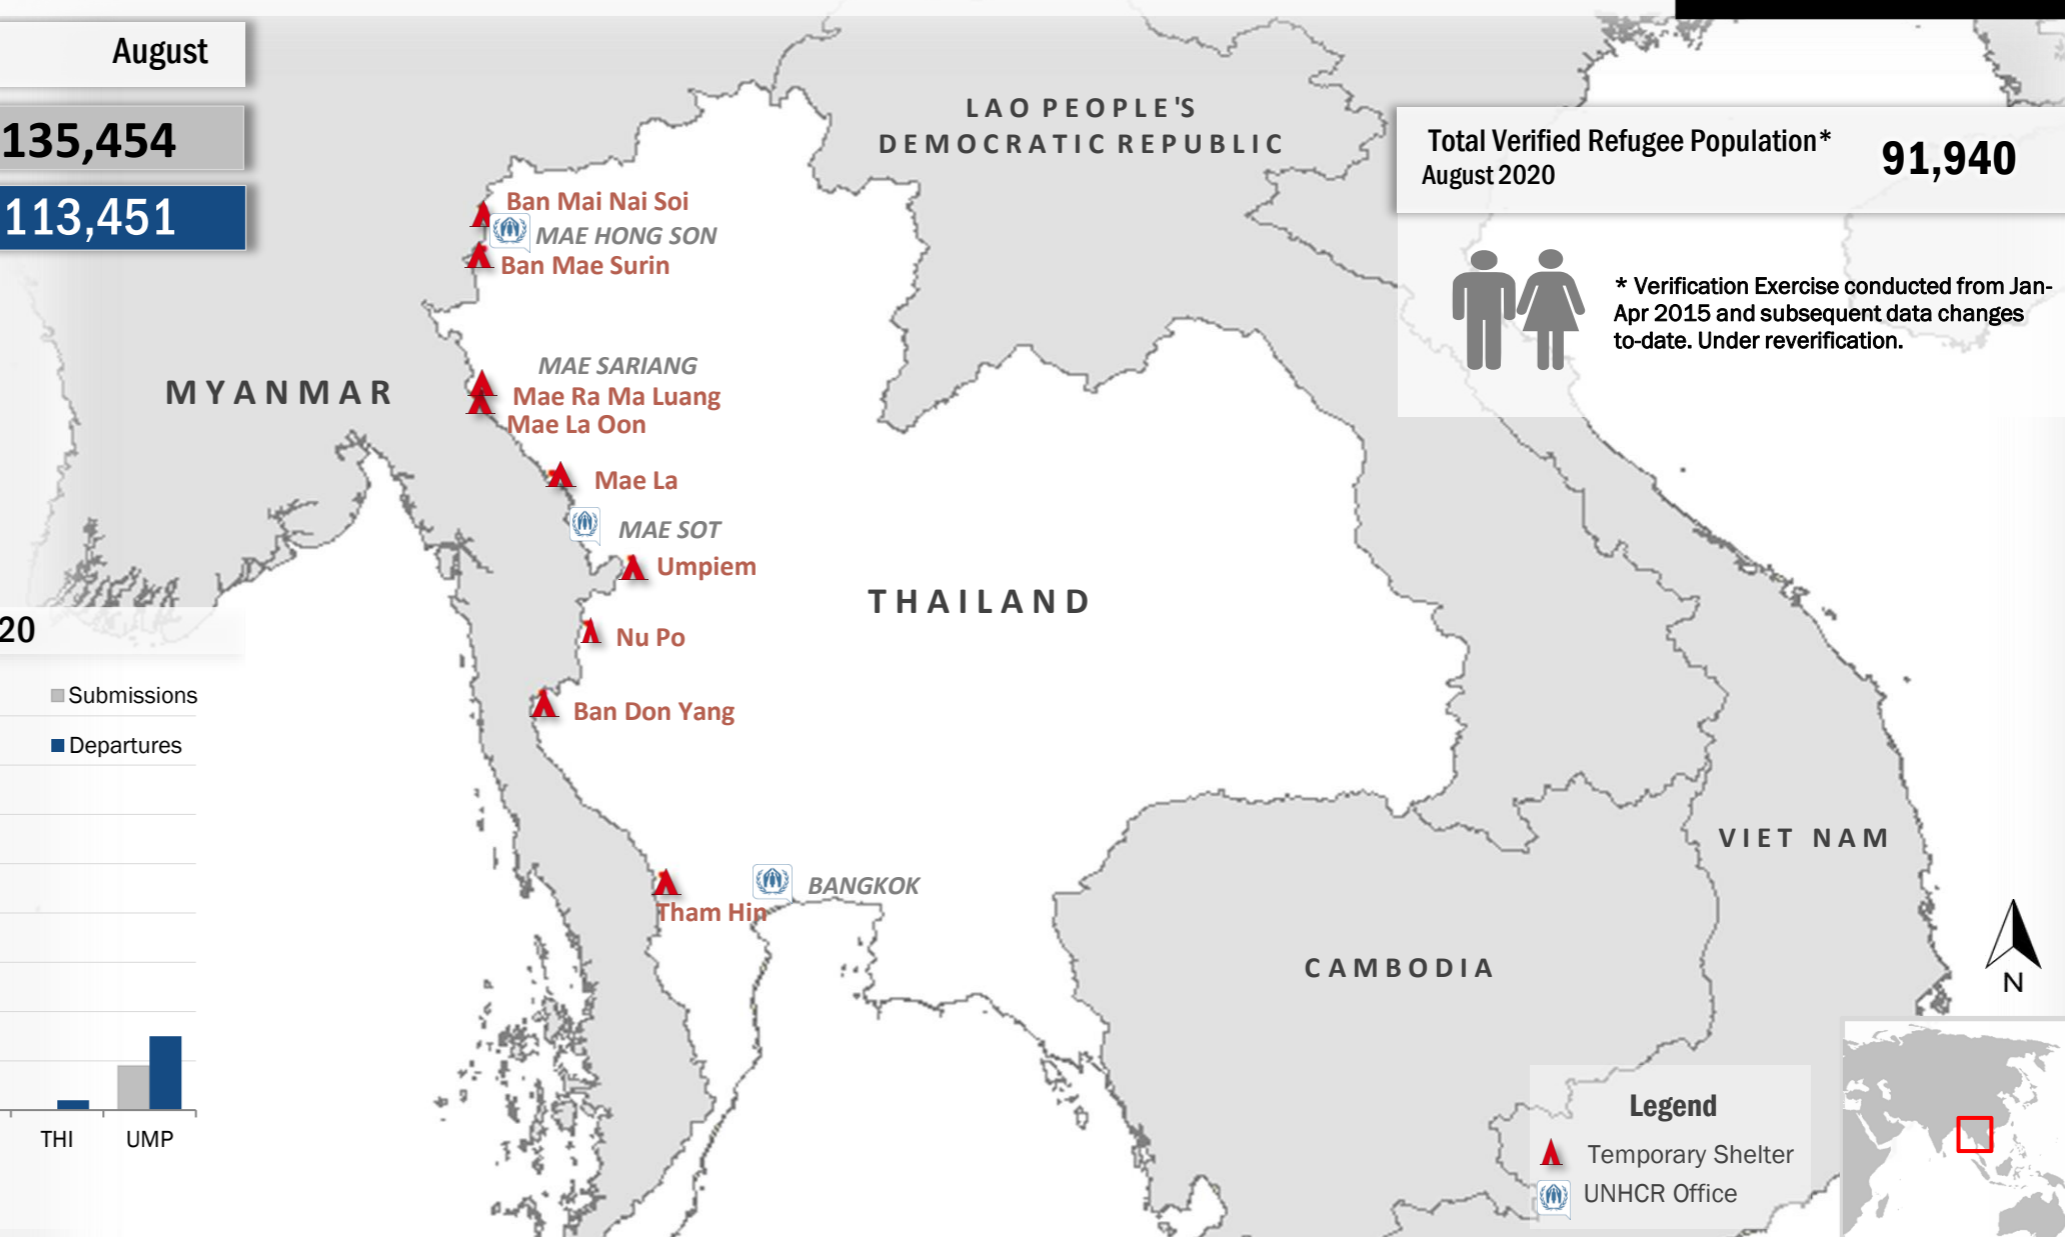

Resettlement of Myanmar Refugees from Temporary Shelters in Thailand

31 August 2020

Thailand Border Operation - Information Management Unit, Mae Sot

Resettlement Figures 2005-2020

August

Total number of submissions **135,454**

Total number of departures **113,451**

Resettlement Progress in 2020

August

Total number of submissions **102**

Total number of departures **249**

Total Verified Refugee Population* **91,940**
August 2020

* Verification Exercise conducted from Jan-Apr 2015 and subsequent data changes to-date. Under reverification.

Resettlement of Myanmar Refugees by location in 2020

Main destinations in 2020

Resettlement overview from 2005 - 2020 (in thousands)

Main destinations from 2005-2020

Source: UNHCR proGres database

For more information, visit: www.commonservice.info

Regional funding and funding for Thailand was also received through private donations from Italy, Japan, the Republic of Korea, Spain, Sweden, Thailand, and the United States of America.