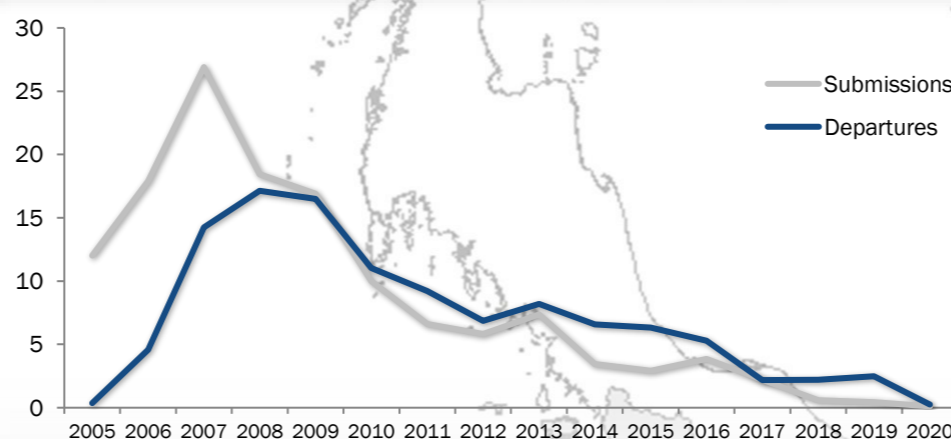

Resettlement of Myanmar Refugees from Temporary Shelters in Thailand

31 August 2020

Thailand Border Operation - Information Management Unit, Mae Sot

Resettlement Figures 2005-2020

August

Total number of submissions **135,454**

Total number of departures **113,451**

Resettlement Progress in 2020

August

Total number of submissions **102**

Total number of departures **249**

Total Verified Refugee Population* **91,940**
August 2020

* Verification Exercise conducted from Jan-Apr 2015 and subsequent data changes to-date. Under reverification.

Resettlement of Myanmar Refugees by location in 2020

Main destinations in 2020

Resettlement overview from 2005 - 2020 (in thousands)

Main destinations from 2005-2020

Source: UNHCR proGres database

For more information, visit: www.commonservice.info