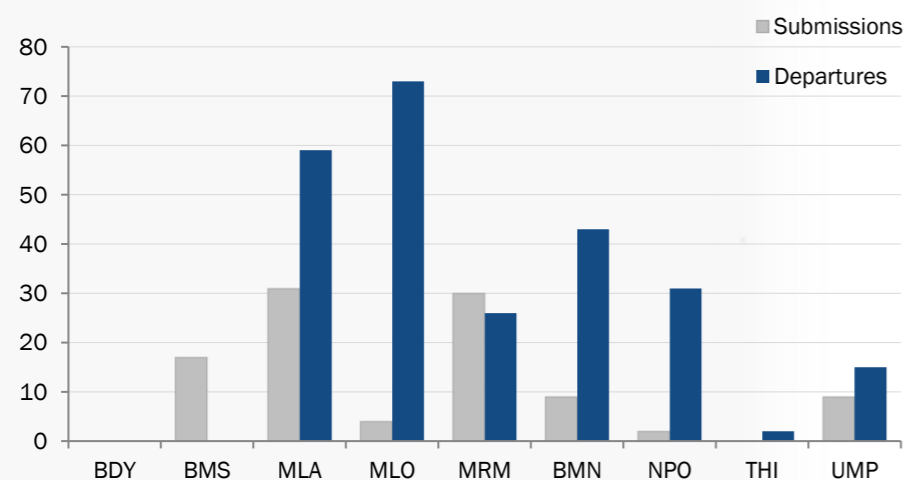

Resettlement of Myanmar Refugees from Temporary Shelters in Thailand

31 August 2020

Thailand Border Operation - Information Management Unit, Mae Sot

Resettlement Figures 2005-2020

August

Total number of submissions **135,454**

Total number of departures **113,451**

Resettlement Progress in 2020

August

Total number of submissions **102**

Total number of departures **249**

Total Verified Refugee Population* **91,940**
August 2020

* Verification Exercise conducted from Jan-Apr 2015 and subsequent data changes to-date. Under reverification.

Resettlement of Myanmar Refugees by location in 2020

Main destinations in 2020

Resettlement overview from 2005 - 2020 (in thousands)

Main destinations from 2005-2020

Source: UNHCR proGres database

For more information, visit: www.commonservice.info