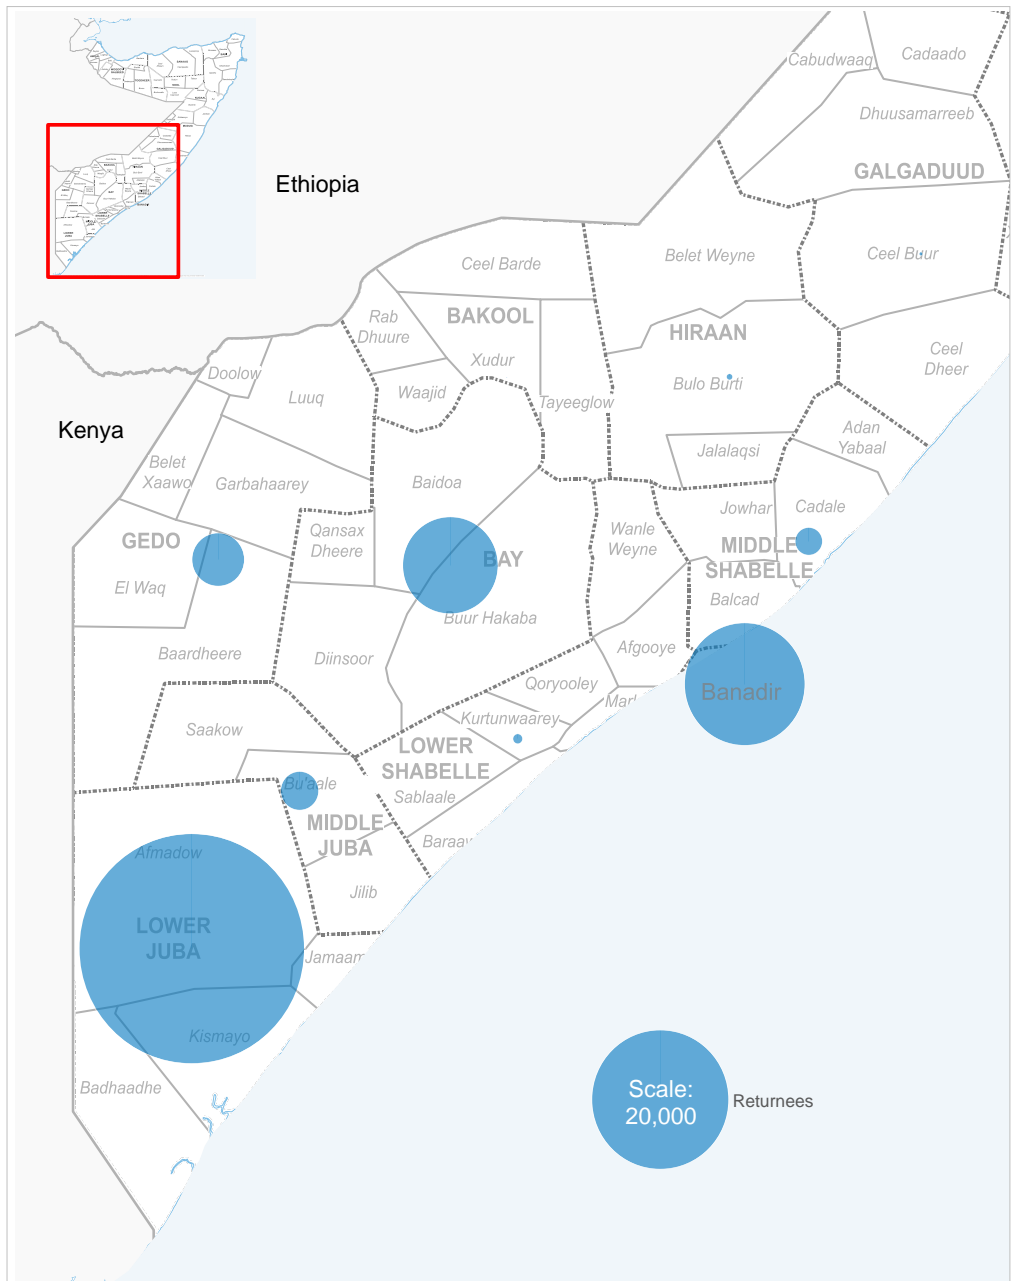

SOMALIA

Somali returnees from Kenya at 31 August 2020

84,981

refugee returnees (2014 - 2020)
During the month of August 2020, no new refugee returnees were recorded.
Programmes for voluntary repatriation program from Kenya and assisted returns from Yemen are currently suspended as a COVID-19 measure.

Age, gender composition

Women and children combined represent 85% of all returnees to date

Somali returnees by destination

Data on destinations for returnees from Kenya are generally based on the place of initial return. In the case of arrivals by road convoy in 2017, the final destination declared on arrival is used.

Region	Individuals	Percent
Lower Juba	54,374	64.0%
Banadir	15,468	18.2%
Bay	9,655	11.4%
Gedo	2,922	3.4%
Middle Juba	1,539	1.8%
Middle Shabelle	798	0.9%
Lower Shabelle	104	0.1%
Hiraan	42	0.0%
Woq. Galbeed	18	0.0%
Nugaal	13	0.0%
Bari	12	0.0%
Other	36	0.0%
TOTAL	84,981	100%