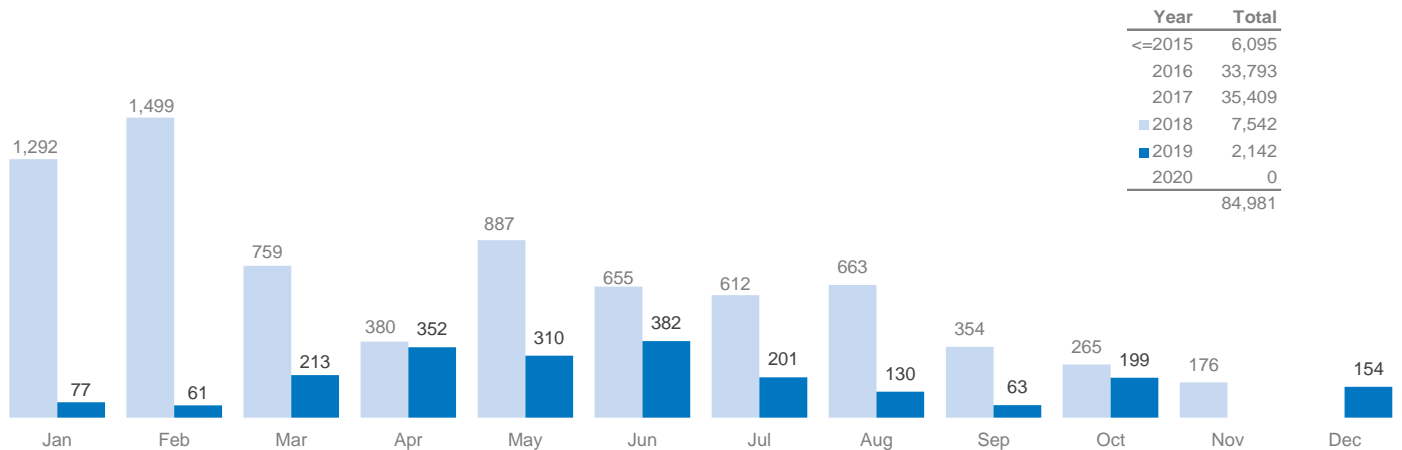

Returns from Kenya by month