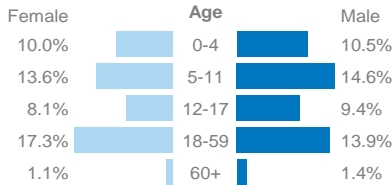

SOMALIA

Somali returnees from Kenya at 31 August 2020

84,981

refugee returnees (2014 - 2020)
During the month of August 2020, no new refugee returnees were recorded.
Programmes for voluntary repatriation program from Kenya and assisted returns from Yemen are currently suspended as a COVID-19 measure.

Age, gender composition

Women and children combined represent 85% of all returnees to date

Somali returnees by destination

Data on destinations for returnees from Kenya are generally based on the place of initial return. In the case of arrivals by road convoy in 2017, the final destination declared on arrival is used.