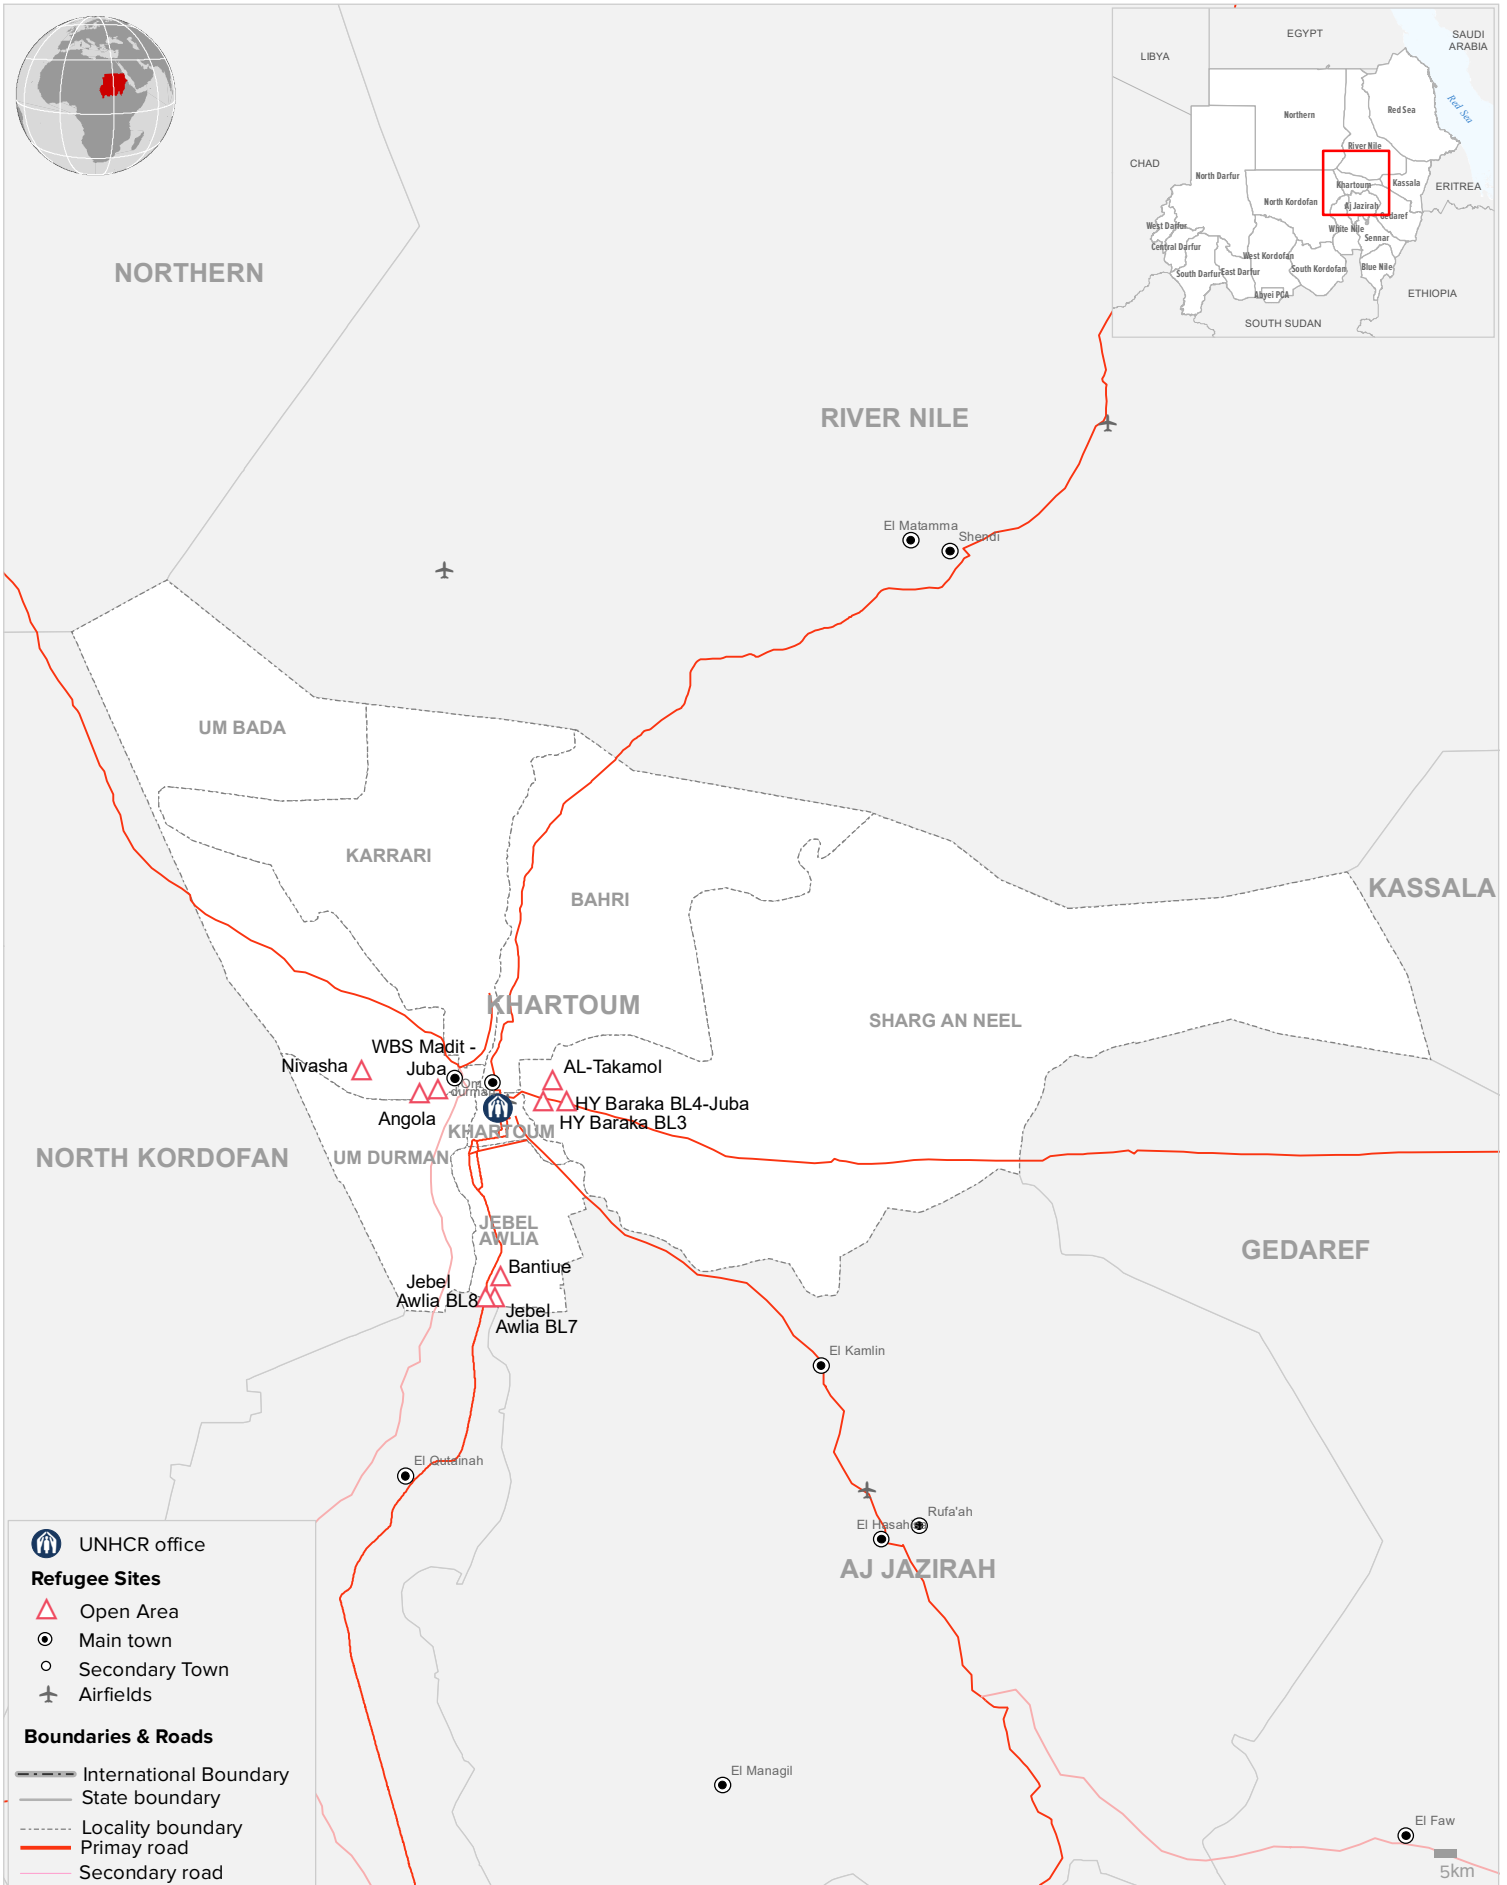

SUDAN: Khartoum State

UNHCR presence and refugee locations

As of 23 Jun 2020

The depiction and use of boundaries, geographic names and related data shown on maps and included in lists, tables, documents, and databases are not warranted to be error free nor do they necessarily imply official endorsement or acceptance by the United Nations. Final status of the Abyei area is not yet determined.
 Creation date: 23/06/2020 Sources: UNHCR, OCHA. Author: UNHCR Feedback: Information Management "sukhim@unhcr.org"