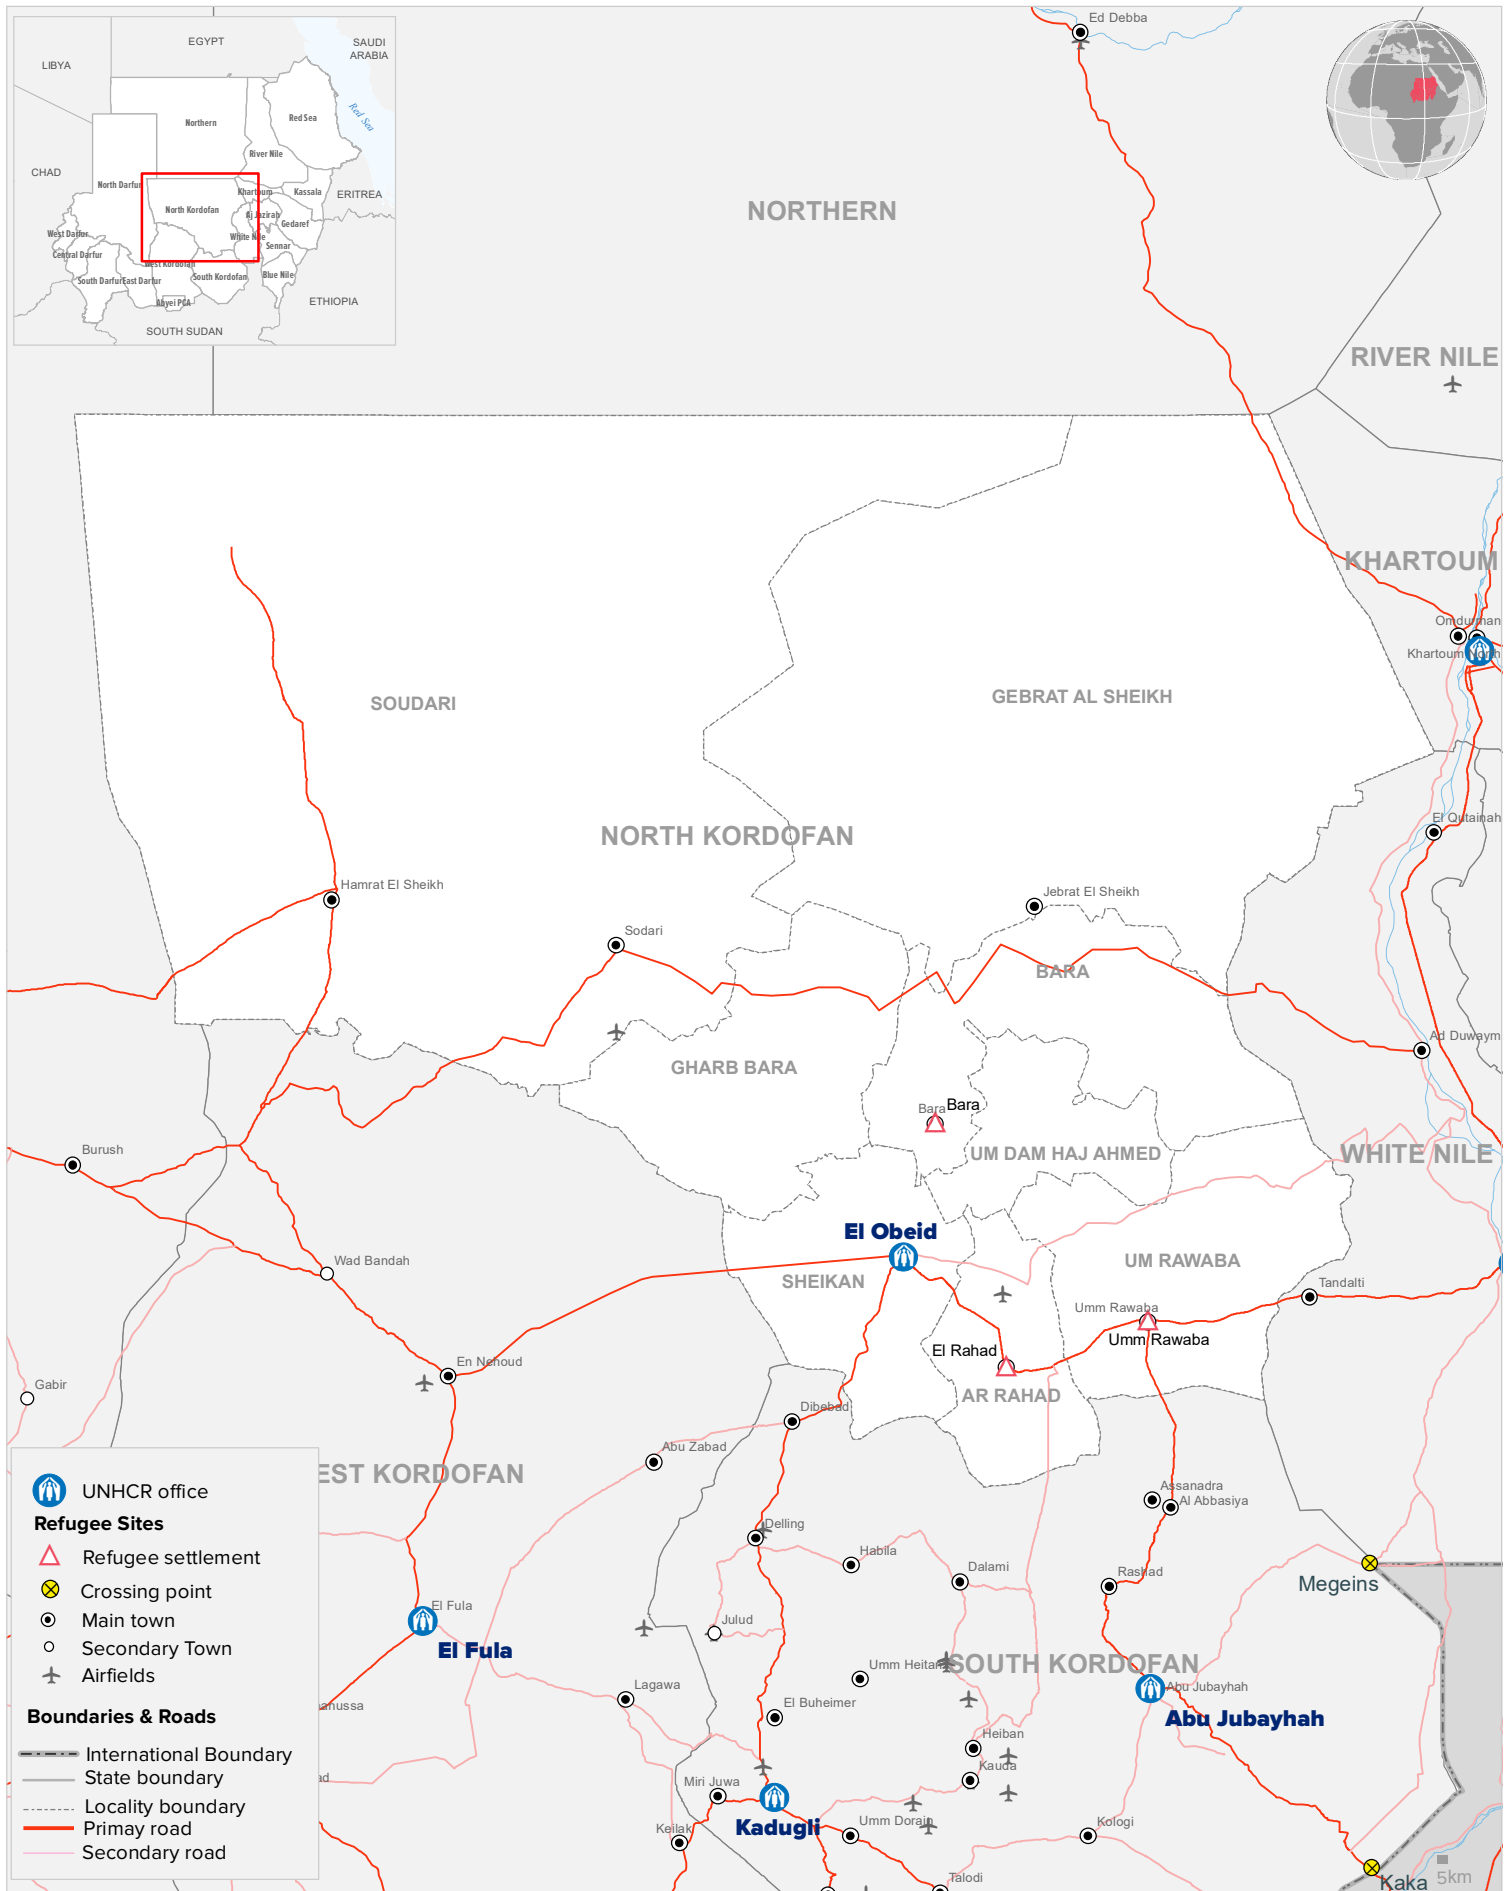

# SUDAN: North Kordofan State

## UNHCR presence and refugee locations

As of 23 Jun 2020

The depiction and use of boundaries, geographic names and related data shown on maps and included in lists, tables, documents, and databases are not warranted to be error free nor do they necessarily imply official endorsement or acceptance by the United Nations. Final status of the Abyei area is not yet determined.

Creation date: 23/06/2020 Sources: Boundary (CBS, FGC, NIC), Geodata: UNHCR, OCHA. Author: UNHCR Feedback: MOAHMEDM@UNHCR.ORG, SAFFAF@UNHCR.ORG