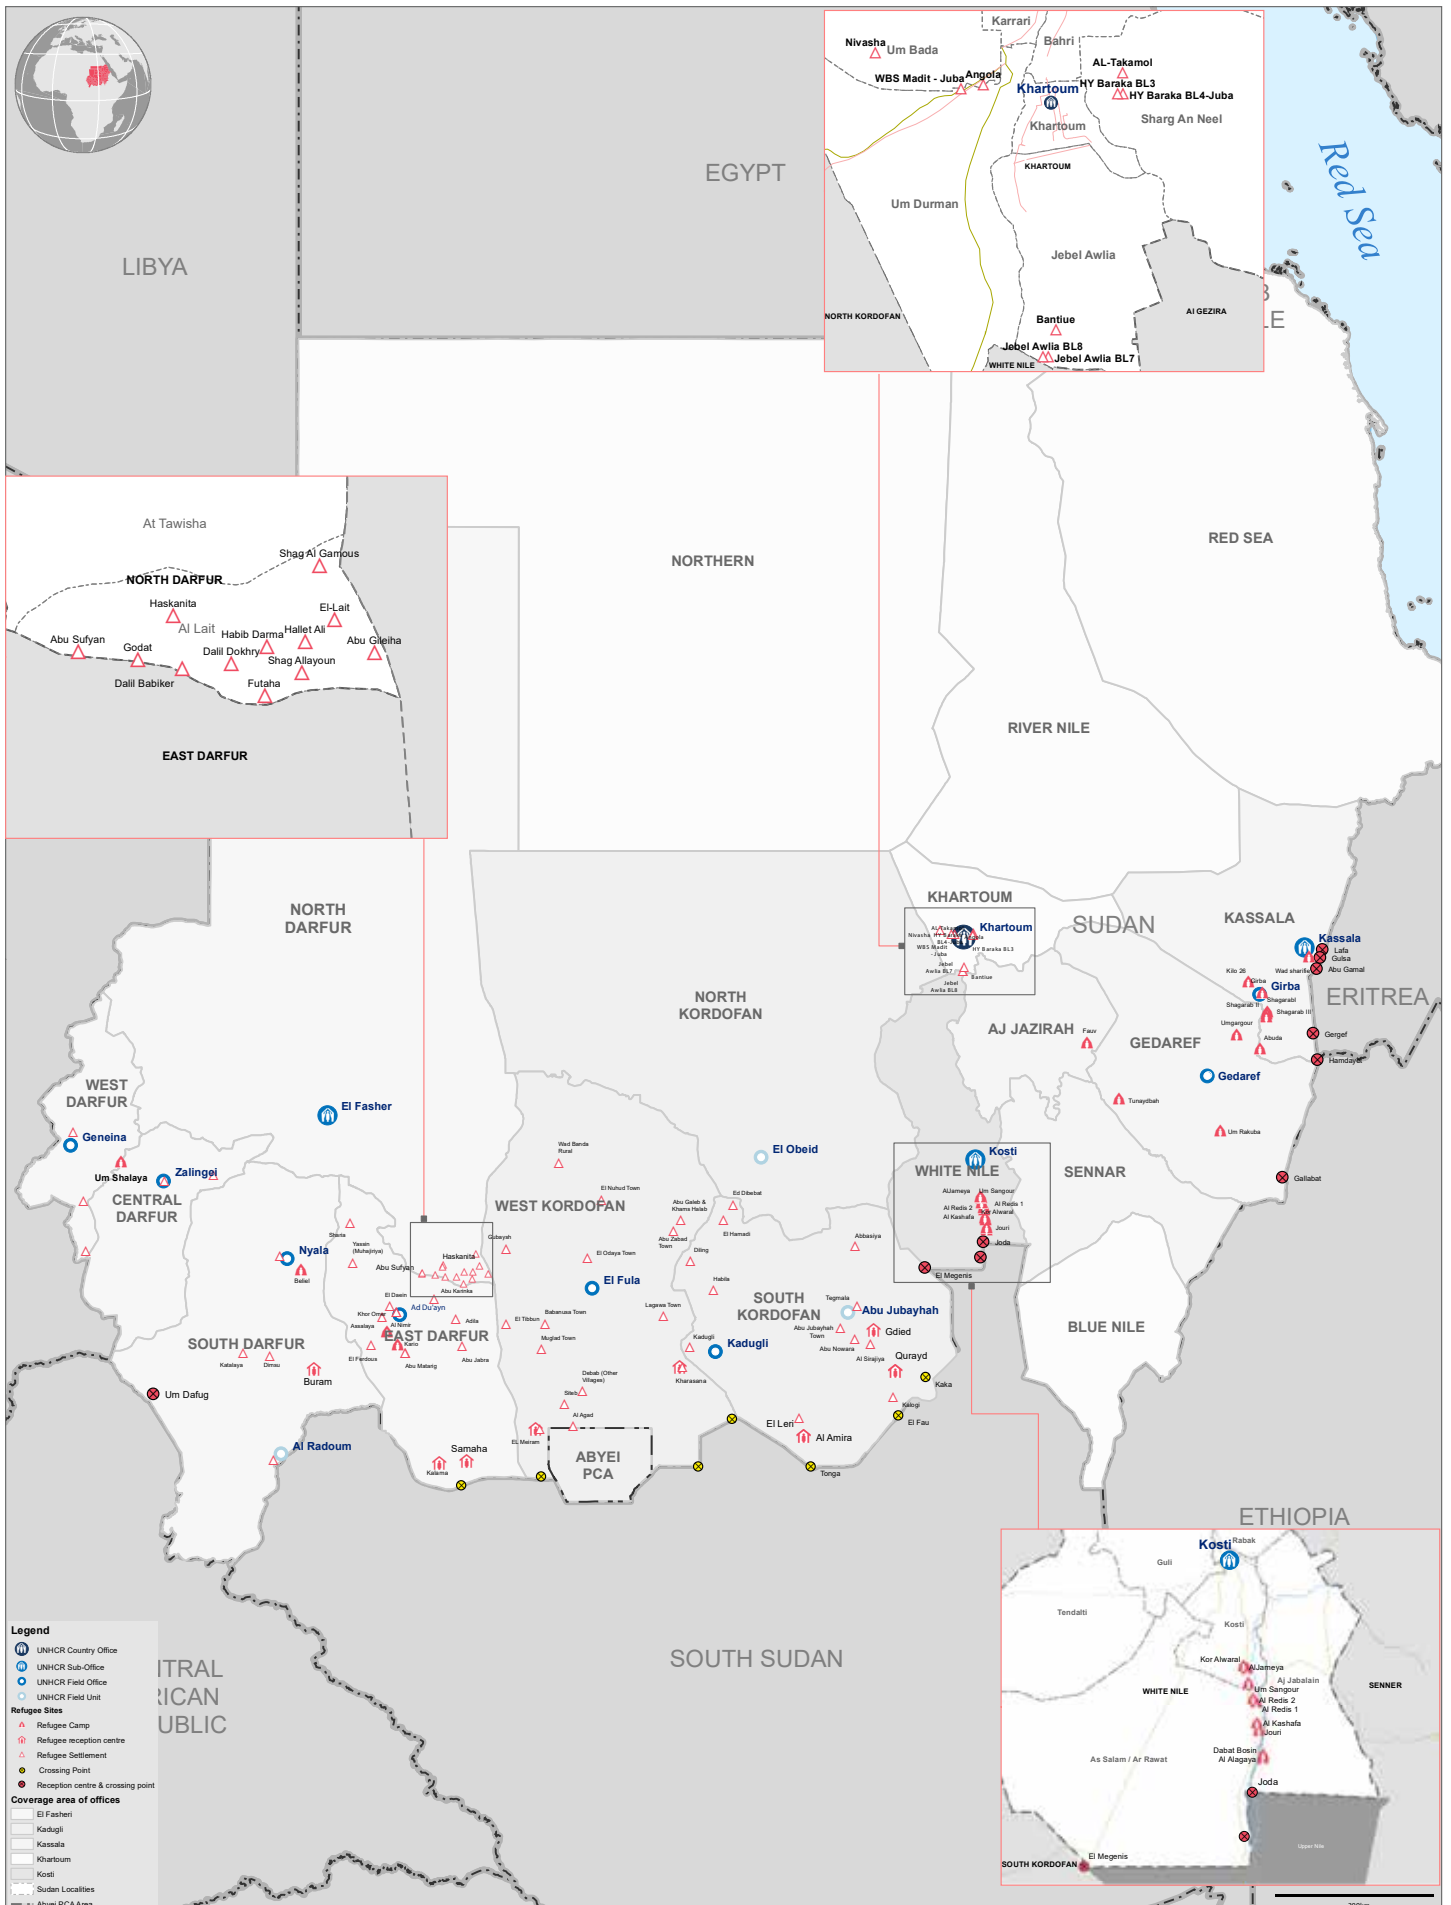

Sudan : UNHCR Operational Reference Map

As of 7 January 2021

The depiction and use of boundaries, geographic names and related data shown on maps and included in lists, tables, documents, and databases are not warranted to be error free nor do they necessarily imply official endorsement or acceptance by the United Nations. Final status of the Abyei area is not yet determined.