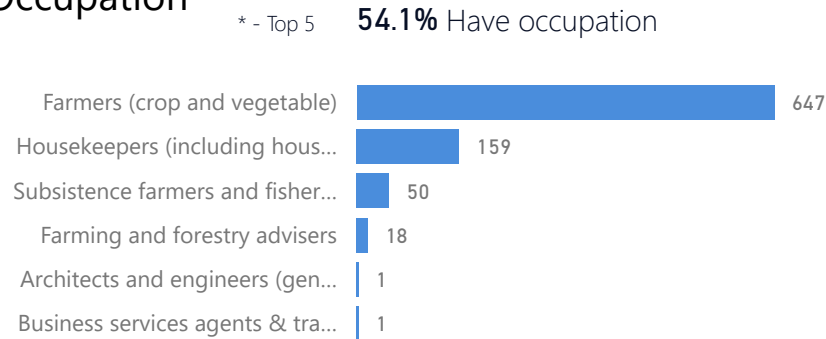

3%

156

Youth 15-24

26%

1,415

Zones

Level3	HHs	Individuals
Zone B	450	2,816
Zone A	441	2,731

Age & Gender Breakdown

New Registration by Month

Occupation

* Age is between 18 - 59 years for Occupation

Specific Needs - Top 7