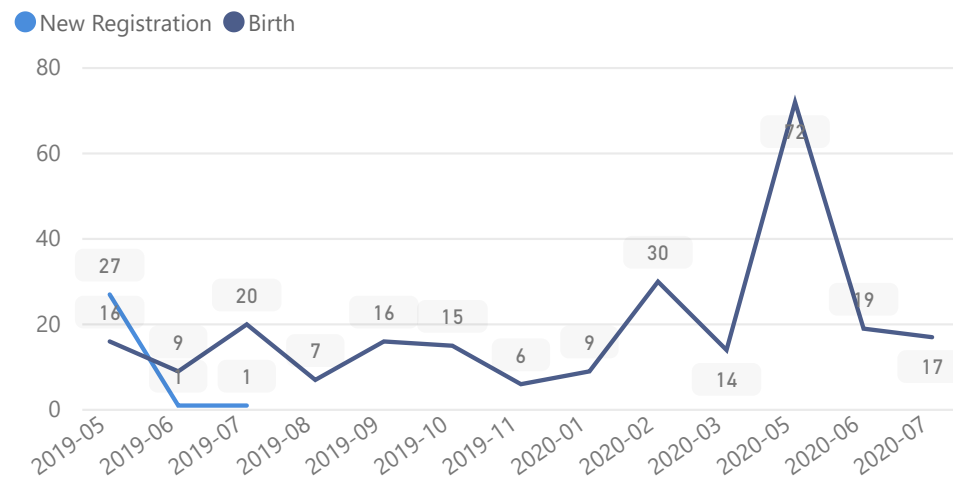

Uganda - Refugee Statistics September 2020 - Lobule

Total Population

5,547

Total Refugees

5,547

Total Households

891

Total Asylum-Seekers

3%

156

Youth 15-24

26%

1,415

Zones

Level3	HHs	Individuals
Zone B	450	2,816
Zone A	441	2,731

Age & Gender Breakdown

New Registration by Month

Occupation

* Age is between 18 - 59 years for Occupation

Specific Needs - Top 7