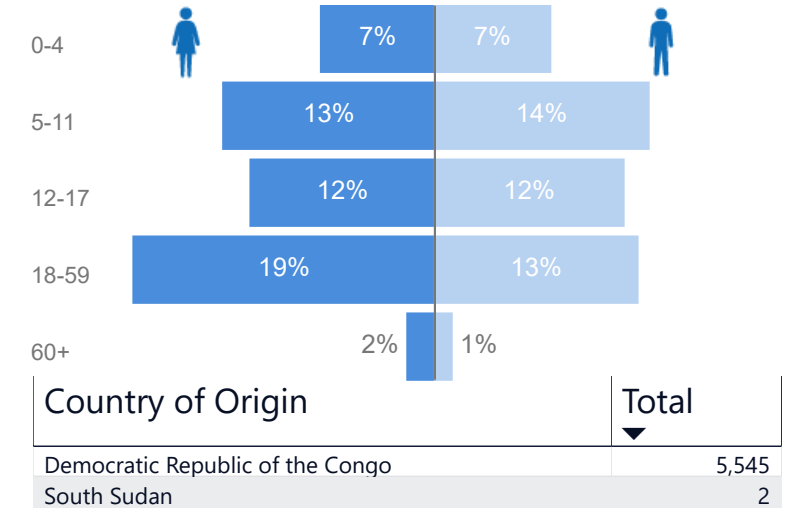

Uganda - Refugee Statistics September 2020 - Lobule

Total Population

5,547

Total Refugees

5,547

Total Households

891

Total Asylum-Seekers

3%

156

Youth 15-24

26%

1,415

Zones

Level3	HHs	Individuals
Zone B	450	2,816
Zone A	441	2,731

Age & Gender Breakdown

New Registration by Month

Occupation

* Age is between 18 - 59 years for Occupation

Specific Needs - Top 7