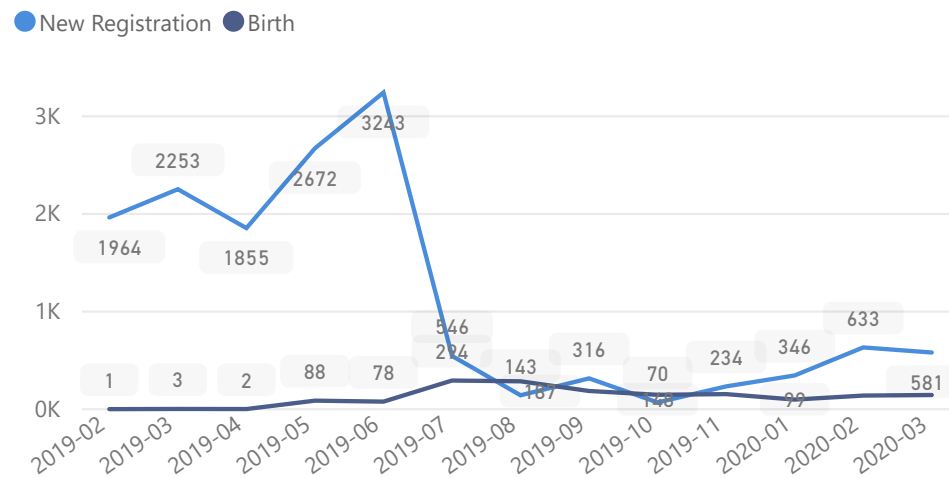

10

Women and Children

85%

45,570

Female

51%

27,625

Elderly

2%

1,299

Youth 15-24

22%

11,911

Zones

Level3	HHs	Individuals
Zone 5B	3,998	13,273
Zone 7	2,886	10,451
Zone 4	2,179	7,491
Zone 5A	2,057	7,369
Zone 6	1,826	5,860
Zone 2	1,291	3,856
Zone 1	946	2,856
Zone 3	734	2,589
	23	35

Age & Gender Breakdown

New Registration by Month

Occupation

* Age is between 18 - 59 years for Occupation

Specific Needs - Top 7