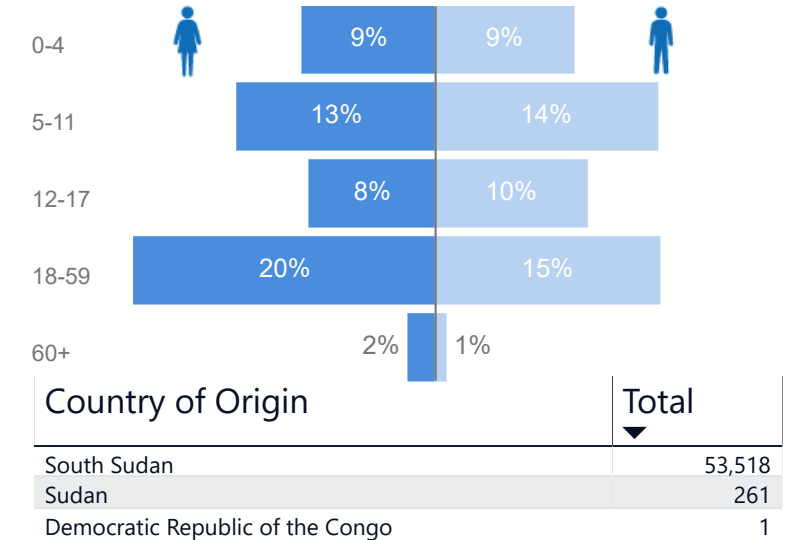

2%

1,299

Youth 15-24

22%

11,911

Zones

Level3	HHs	Individuals
Zone 5B	3,998	13,273
Zone 7	2,886	10,451
Zone 4	2,179	7,491
Zone 5A	2,057	7,369
Zone 6	1,826	5,860
Zone 2	1,291	3,856
Zone 1	946	2,856
Zone 3	734	2,589
	23	35

Age & Gender Breakdown

New Registration by Month

Occupation

* Age is between 18 - 59 years for Occupation

Specific Needs - Top 7