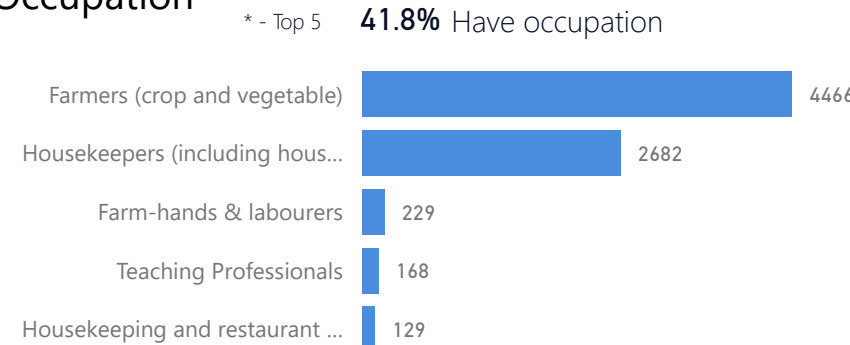

10

Women and Children

85%

45,570

Female

51%

27,625

Elderly

2%

1,299

Youth 15-24

22%

11,911

Zones

Level3	HHs	Individuals
Zone 5B	3,998	13,273
Zone 7	2,886	10,451
Zone 4	2,179	7,491
Zone 5A	2,057	7,369
Zone 6	1,826	5,860
Zone 2	1,291	3,856
Zone 1	946	2,856
Zone 3	734	2,589
	23	35

Age & Gender Breakdown

New Registration by Month

Occupation

* Age is between 18 - 59 years for Occupation

Specific Needs - Top 7