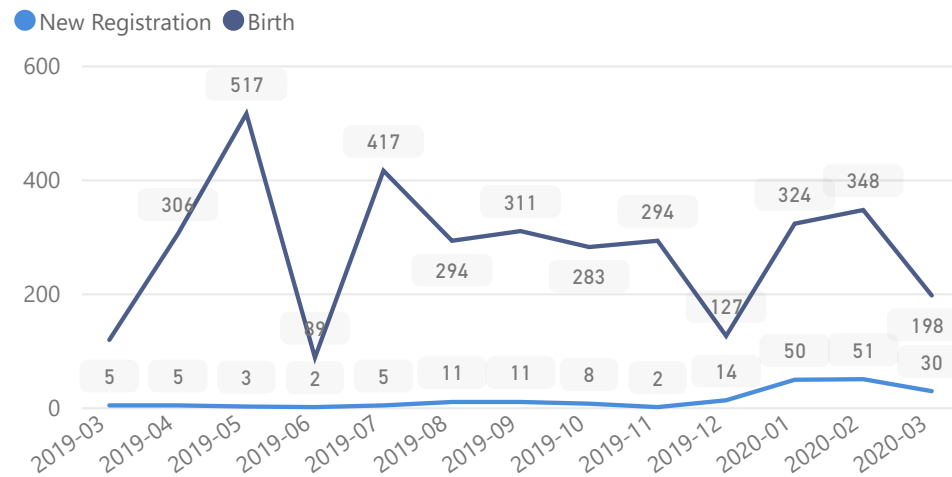

Uganda - Refugee Statistics September 2020 - Palorinya

Total Population

122,732

Total Refugees

122,718

Total Households

30,448

Total Asylum-Seekers

14

Women and Children

82%

100,215

Female

53%

64,728

Elderly

4%

5,265

Youth 15-24

23%

28,446

Zones

Level3	HHs	Individuals
Morobi	8,507	34,405
Dongo West	6,383	24,739
Chinyi	4,873	19,113
Basecamp Ibakwe	3,353	14,863
Dongo East	3,079	12,536
Belemaling	2,405	10,174
Budri	1,847	6,897
Zone 1	1	5

Age & Gender Breakdown

Country of Origin	Total
South Sudan	122,697
Sudan	32
Democratic Republic of the Congo	3

New Registration by Month

Occupation

* Age is between 18 - 59 years for Occupation

Specific Needs - Top 7