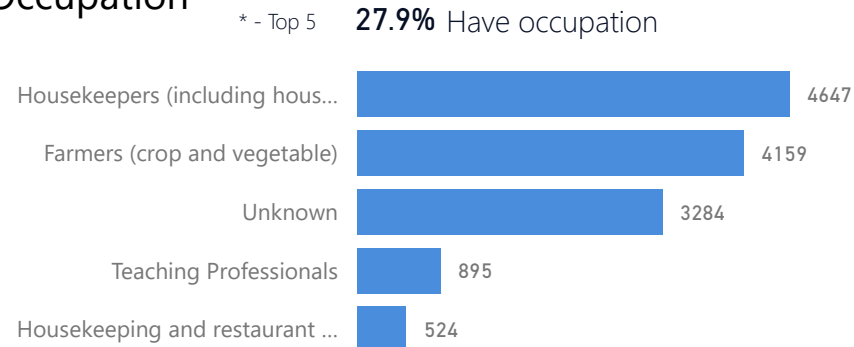

4%

5,265

Youth 15-24

23%

28,446

Zones

Level3	HHs	Individuals
Morobi	8,507	34,405
Dongo West	6,383	24,739
Chinyi	4,873	19,113
Basecamp Ibakwe	3,353	14,863
Dongo East	3,079	12,536
Belemaling	2,405	10,174
Budri	1,847	6,897
Zone 1	1	5

Age & Gender Breakdown

Country of Origin	Total
South Sudan	122,697
Sudan	32
Democratic Republic of the Congo	3

New Registration by Month

Occupation

* Age is between 18 - 59 years for Occupation

Specific Needs - Top 7