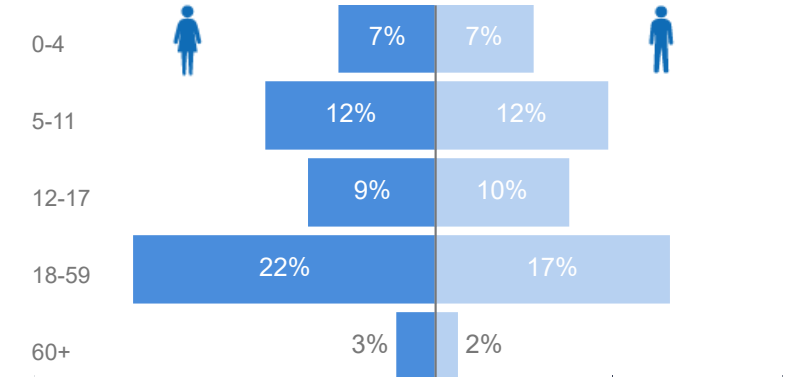

14

Women and Children

82%

100,215

Female

53%

64,728

Elderly

4%

5,265

Youth 15-24

23%

28,446

Zones

Level3	HHs	Individuals
Morobi	8,507	34,405
Dongo West	6,383	24,739
Chinyi	4,873	19,113
Basecamp Ibakwe	3,353	14,863
Dongo East	3,079	12,536
Belemaling	2,405	10,174
Budri	1,847	6,897
Zone 1	1	5

Age & Gender Breakdown

Country of Origin	Total
South Sudan	122,697
Sudan	32
Democratic Republic of the Congo	3

New Registration by Month

Occupation

* Age is between 18 - 59 years for Occupation

Specific Needs - Top 7