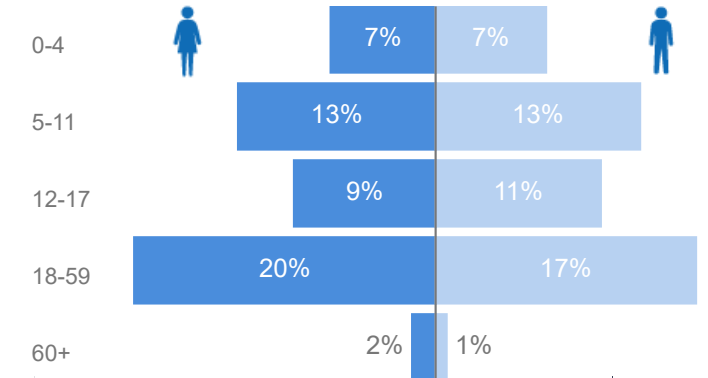

Uganda - Refugee Statistics September 2020 - Rhino

Total Population

121,547

Total Households

30,339

Women and Children

82%

99,853

Elderly

2%

2,759

Total Refugees

121,526

Total Asylum-Seekers

21

Female

51%

61,476

Youth 15-24

26%

31,766

Zones

Level3	HHs	Individuals
Zone Vii	11,885	38,849
Zone Vi	6,738	27,679
Zone I	2,552	13,418
Zone V	2,212	12,971
Zone Ii	3,162	12,874
Zone Iv	2,733	10,996
Zone Iii	1,057	4,760

Age & Gender Breakdown