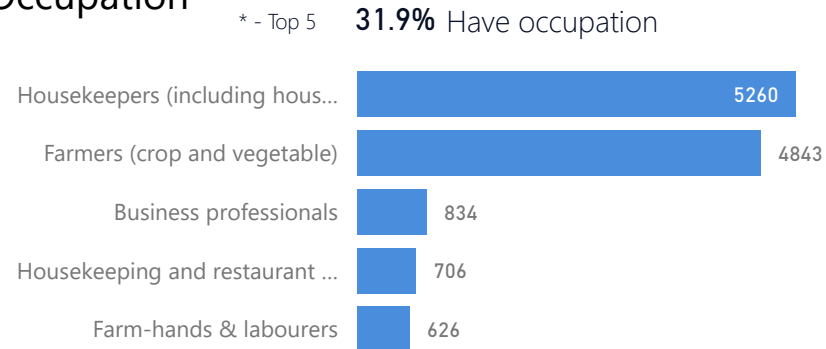

## Age & Gender Breakdown

Country of Origin	Total
South Sudan	117,655
Democratic Republic of the Congo	2,977
Sudan	809
Rwanda	47
Burundi	24
Central African Republic	12
Kenya	10

## Occupation

\* Age is between 18 - 59 years for Occupation