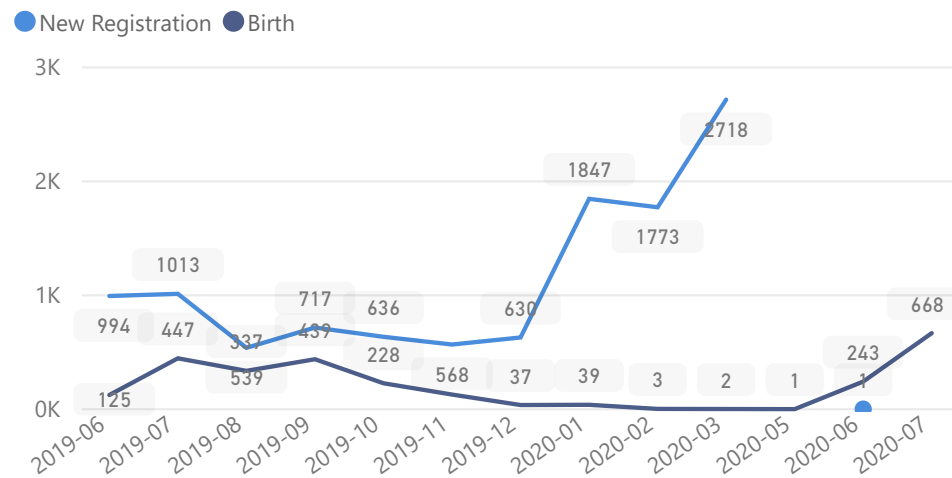

New Registration by Month