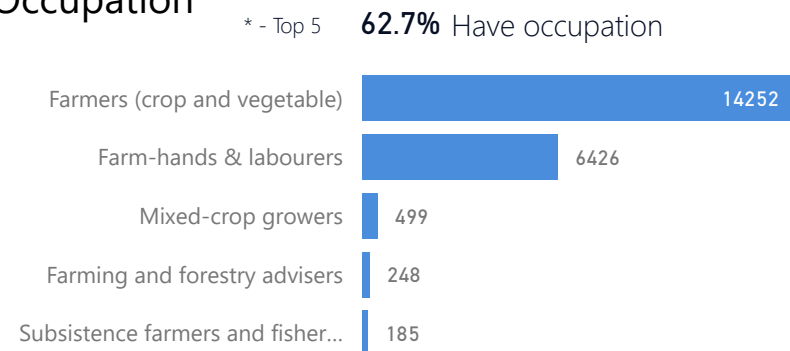

## Age & Gender Breakdown

Country of Origin	Total
Democratic Republic of the Congo	72,639
Rwanda	156
South Sudan	136
Burundi	54
Kenya	6
Central African Republic	3
Senegal	1
Somalia	1

## Occupation

\* Age is between 18 - 59 years for Occupation