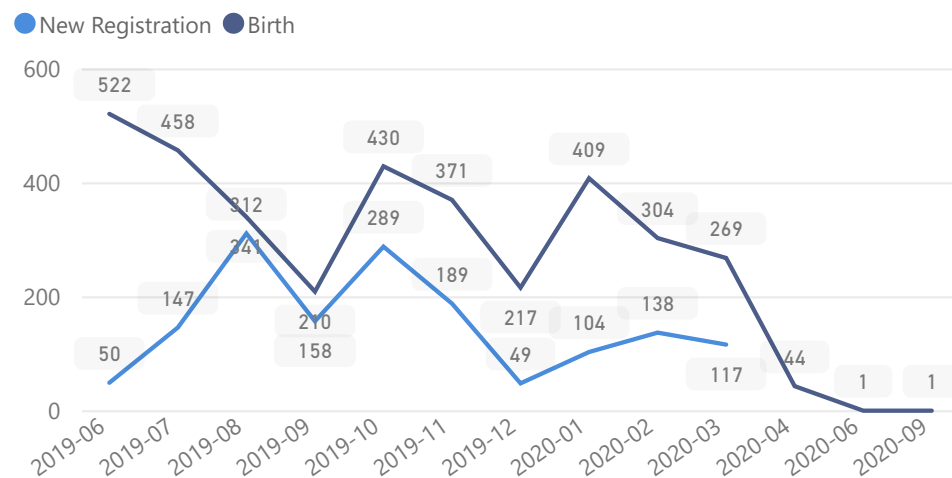

# Uganda - Refugee Statistics September 2020 - Rwamwanja

Total Population

**72,996**

Total Refugees

**72,816**

Total Households

**18,435**

Total Asylum-Seekers

**2%**

**1,782**

Youth 15-24

**16%**

**11,596**

## Age & Gender Breakdown

Country of Origin	Total
Democratic Republic of the Congo	72,639
Rwanda	156
South Sudan	136
Burundi	54
Kenya	6
Central African Republic	3
Senegal	1
Somalia	1

## Occupation

\* Age is between 18 - 59 years for Occupation