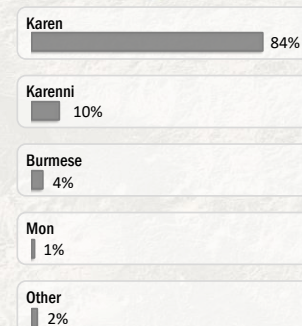

Main States/Regions of Origin

Based on registered refugee population

Total Verified Refugee Population *

91,777

Registered population 45,047

Unregistered population 46,730

Religion

Ethnicity

Age and Gender

Legend

- ▲ Temporary Shelter
- 🏠 UNHCR Office

Source: UNHCR proGres database

For more information, visit: www.commonservice.info

* Verification Exercise conducted from Jan-Apr 2015 and subsequent data changes to-date. Under reverification.