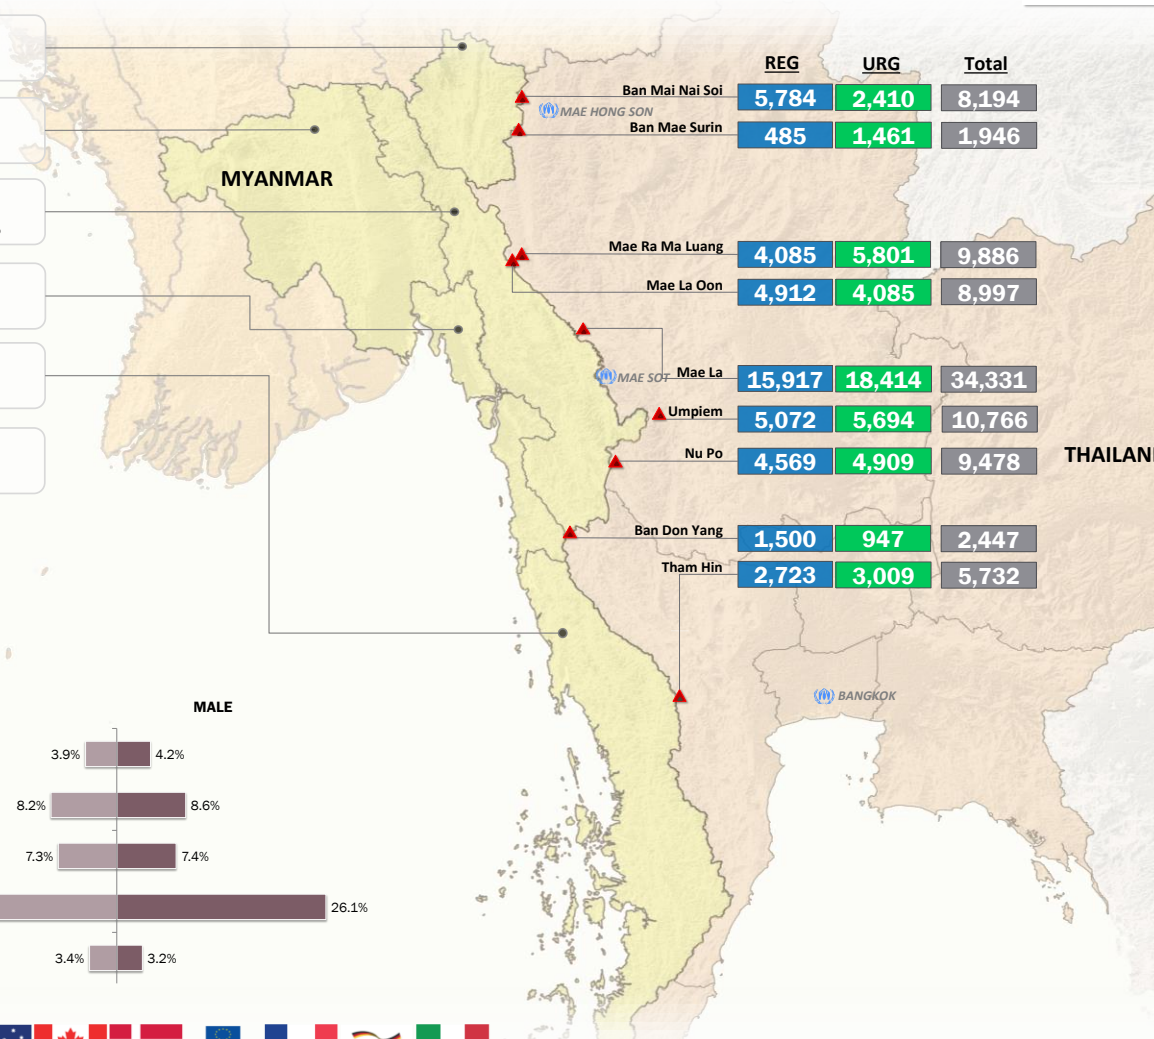

Total Verified Refugee Population *

91,777

Registered population 45,047

Unregistered population 46,730