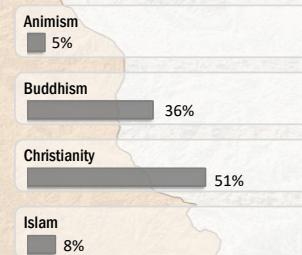

Main States/Regions of Origin

Based on registered refugee population

Total Verified Refugee Population *

91,777

Registered population 45,047

Unregistered population 46,730

Religion

Ethnicity

Age and Gender

Legend

- ▲ Temporary Shelter
- 🏠 UNHCR Office

Source: UNHCR proGres database

For more information, visit: www.commonservice.info

* Verification Exercise conducted from Jan-Apr 2015 and subsequent data changes to-date. Under reverification.