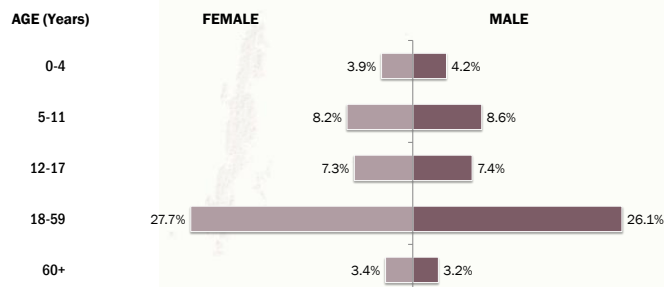

Age and Gender

Legend

- ▲ Temporary Shelter
- 🏠 UNHCR Office