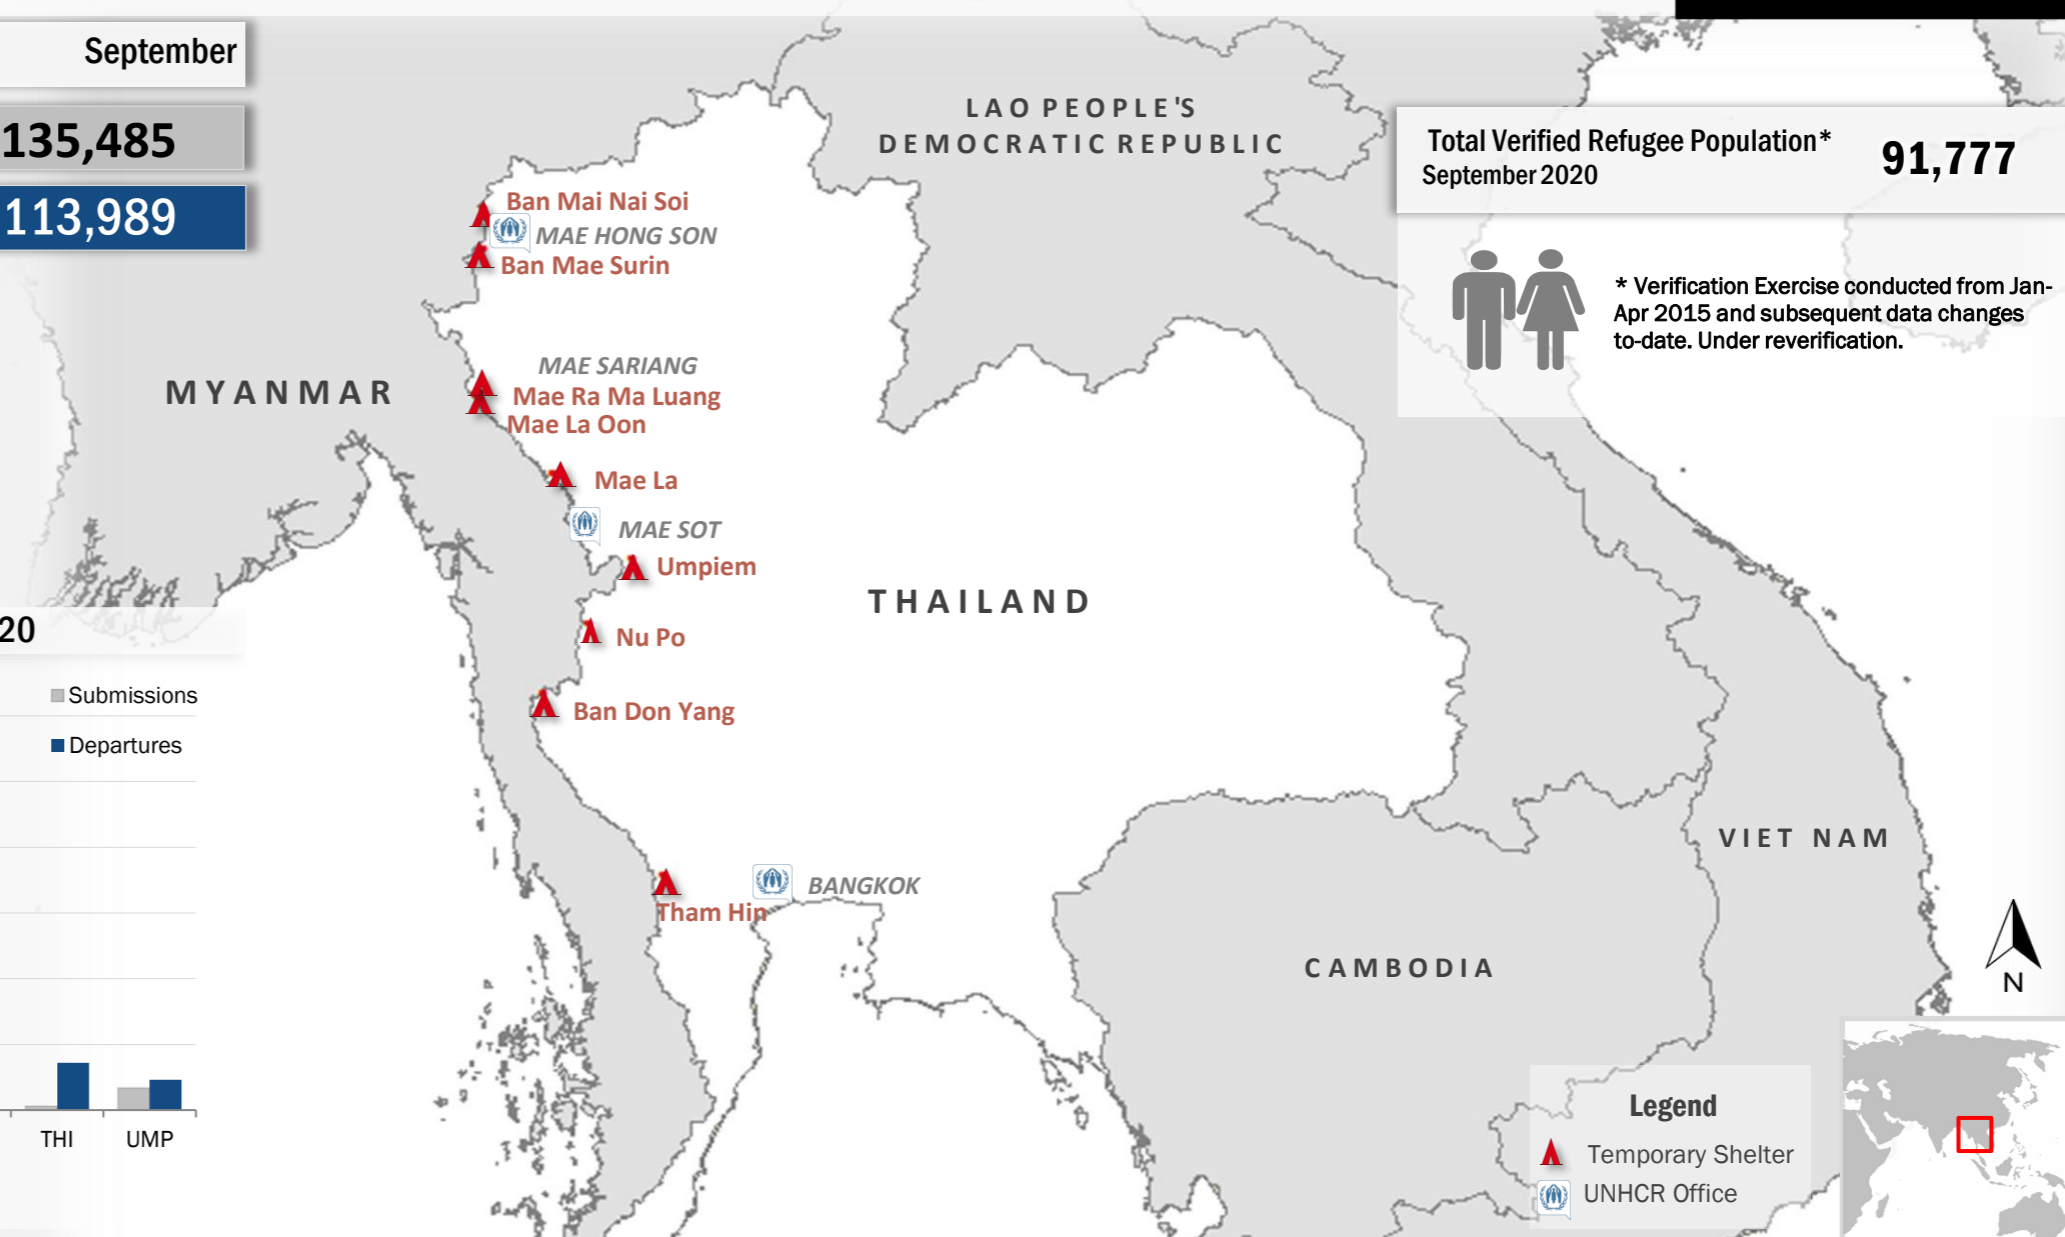

Resettlement of Myanmar Refugees from Temporary Shelters in Thailand

30 September 2020

Thailand Border Operation - Information Management Unit, Mae Sot

Resettlement Figures 2005-2020

September

Total number of submissions **135,485**

Total number of departures **113,989**

Resettlement Progress in 2020

September

Total number of submissions **133**

Total number of departures **787**

Total Verified Refugee Population* **91,777**
September 2020

* Verification Exercise conducted from Jan-Apr 2015 and subsequent data changes to-date. Under reverification.

Resettlement of Myanmar Refugees by location in 2020

Main destinations in 2020

Resettlement overview from 2005 - 2020 (in thousands)

Source: UNHCR proGres database

Main destinations from 2005-2020

For more information, visit: www.commonservice.info

Regional funding and funding for Thailand was also received through private donations from Italy, Japan, the Republic of Korea, Spain, Sweden, Thailand, and the United States of America.