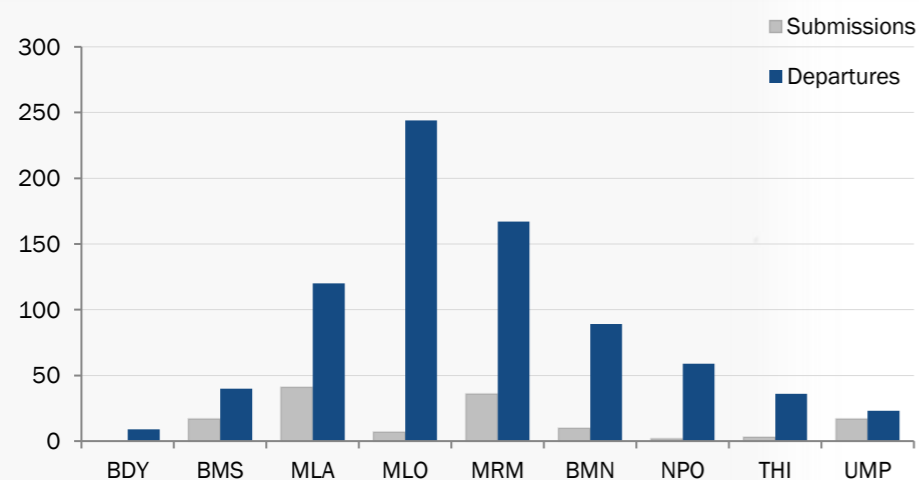

Resettlement of Myanmar Refugees from Temporary Shelters in Thailand

30 September 2020

Thailand Border Operation - Information Management Unit, Mae Sot

Resettlement Figures 2005-2020

September

Total number of submissions **135,485**

Total number of departures **113,989**

Resettlement Progress in 2020

September

Total number of submissions **133**

Total number of departures **787**

Total Verified Refugee Population* **91,777**
September 2020

* Verification Exercise conducted from Jan-Apr 2015 and subsequent data changes to-date. Under reverification.

Resettlement of Myanmar Refugees by location in 2020

Main destinations in 2020

Resettlement overview from 2005 - 2020 (in thousands)