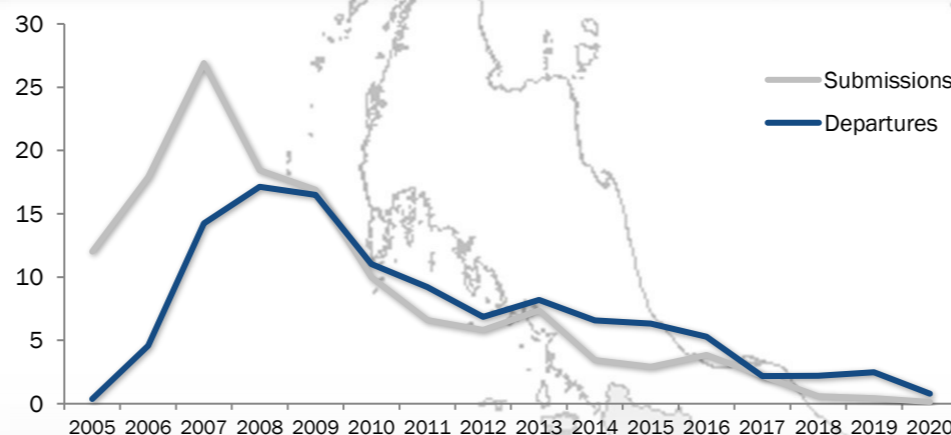

Total number of departures **113,989**

Resettlement Progress in 2020

September

Total number of submissions **133**

Total number of departures **787**

Total Verified Refugee Population* **91,777**
September 2020

* Verification Exercise conducted from Jan-Apr 2015 and subsequent data changes to-date. Under reverification.

Resettlement of Myanmar Refugees by location in 2020

Main destinations in 2020

Resettlement overview from 2005 - 2020 (in thousands)