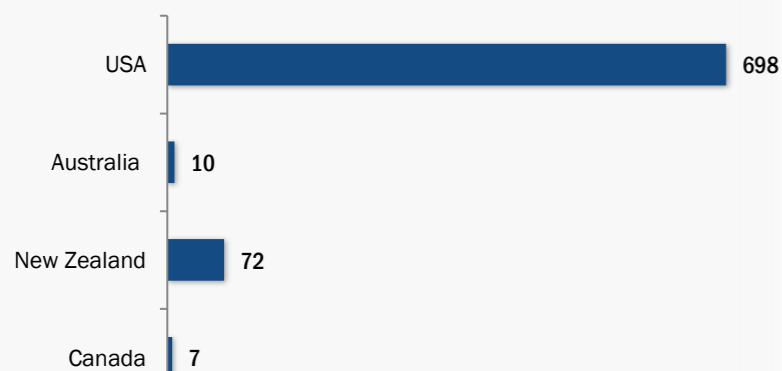

Resettlement of Myanmar Refugees from Temporary Shelters in Thailand

30 September 2020

Thailand Border Operation - Information Management Unit, Mae Sot

Resettlement Figures 2005-2020

September

Total number of submissions **135,485**

Total number of departures **113,989**

Resettlement Progress in 2020

September

Total number of submissions **133**

Total number of departures **787**

Total Verified Refugee Population* **91,777**
September 2020

* Verification Exercise conducted from Jan-Apr 2015 and subsequent data changes to-date. Under reverification.

Resettlement of Myanmar Refugees by location in 2020

Main destinations in 2020

Resettlement overview from 2005 - 2020 (in thousands)