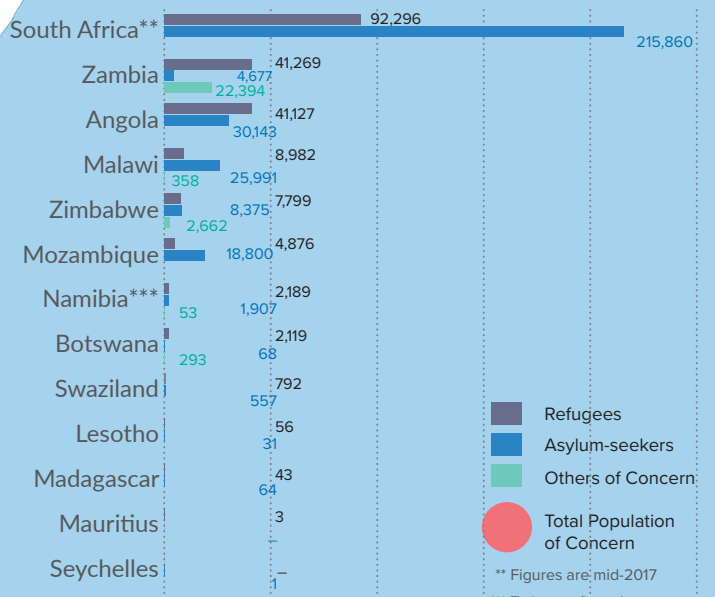

Persons of Concern
breakdown by country of asylum | end 2017

555,144 People of Concern

- 306,474** Asylum-seekers
- 201,551** Refugees
- 25,760** Others of Concern
- 15,128** IDPs*
- 6,231** Refugee returnees*

*Only in Mozambique

★ Capital city — International Boundary - - Undetermined Boundary/Administrative Line

The boundaries and names shown and the designations used on this map do not imply official endorsement or acceptance by the United Nations.