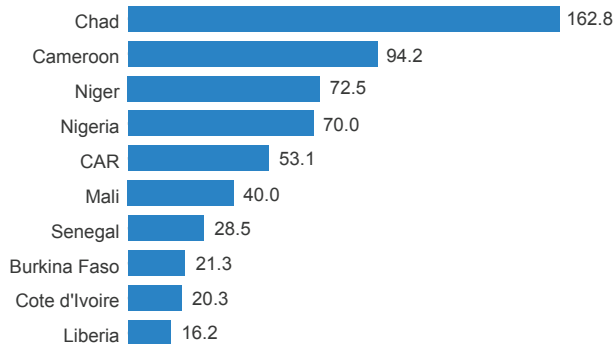

WEST AND CENTRAL AFRICA

UNHCR Population of Concern

At a Glance | end-2016

5.6 million people of concern

74% of all refugees came from only three countries

Trend of IDP and Refugee Populations | 2010-2016 (in millions)

UNHCR budget by country (top 10) | 2017 (in millions USD)

IDP and Refugee Populations | end-2016

The boundaries and names shown and the designations used on this map do not imply official endorsement or acceptance by the United Nations.