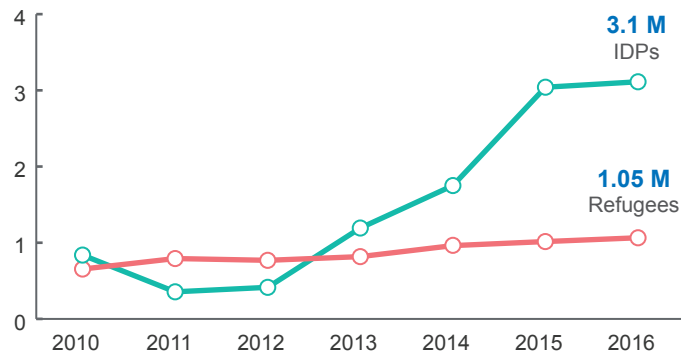

WEST AND CENTRAL AFRICA

UNHCR Population of Concern

At a Glance | end-2016

5.6 million people of concern

74% of all refugees came from only three countries

Trend of IDP and Refugee Populations | 2010-2016 (in millions)

UNHCR budget by country (top 10) | 2017 (in millions USD)

IDP and Refugee Populations | end-2016

The boundaries and names shown and the designations used on this map do not imply official endorsement or acceptance by the United Nations.