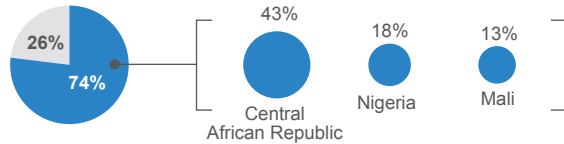

WEST AND CENTRAL AFRICA

UNHCR Population of Concern

At a Glance | end-2016

5.6 million people of concern

74% of all refugees came from only three countries

Trend of IDP and Refugee Populations | 2010-2016 (in millions)