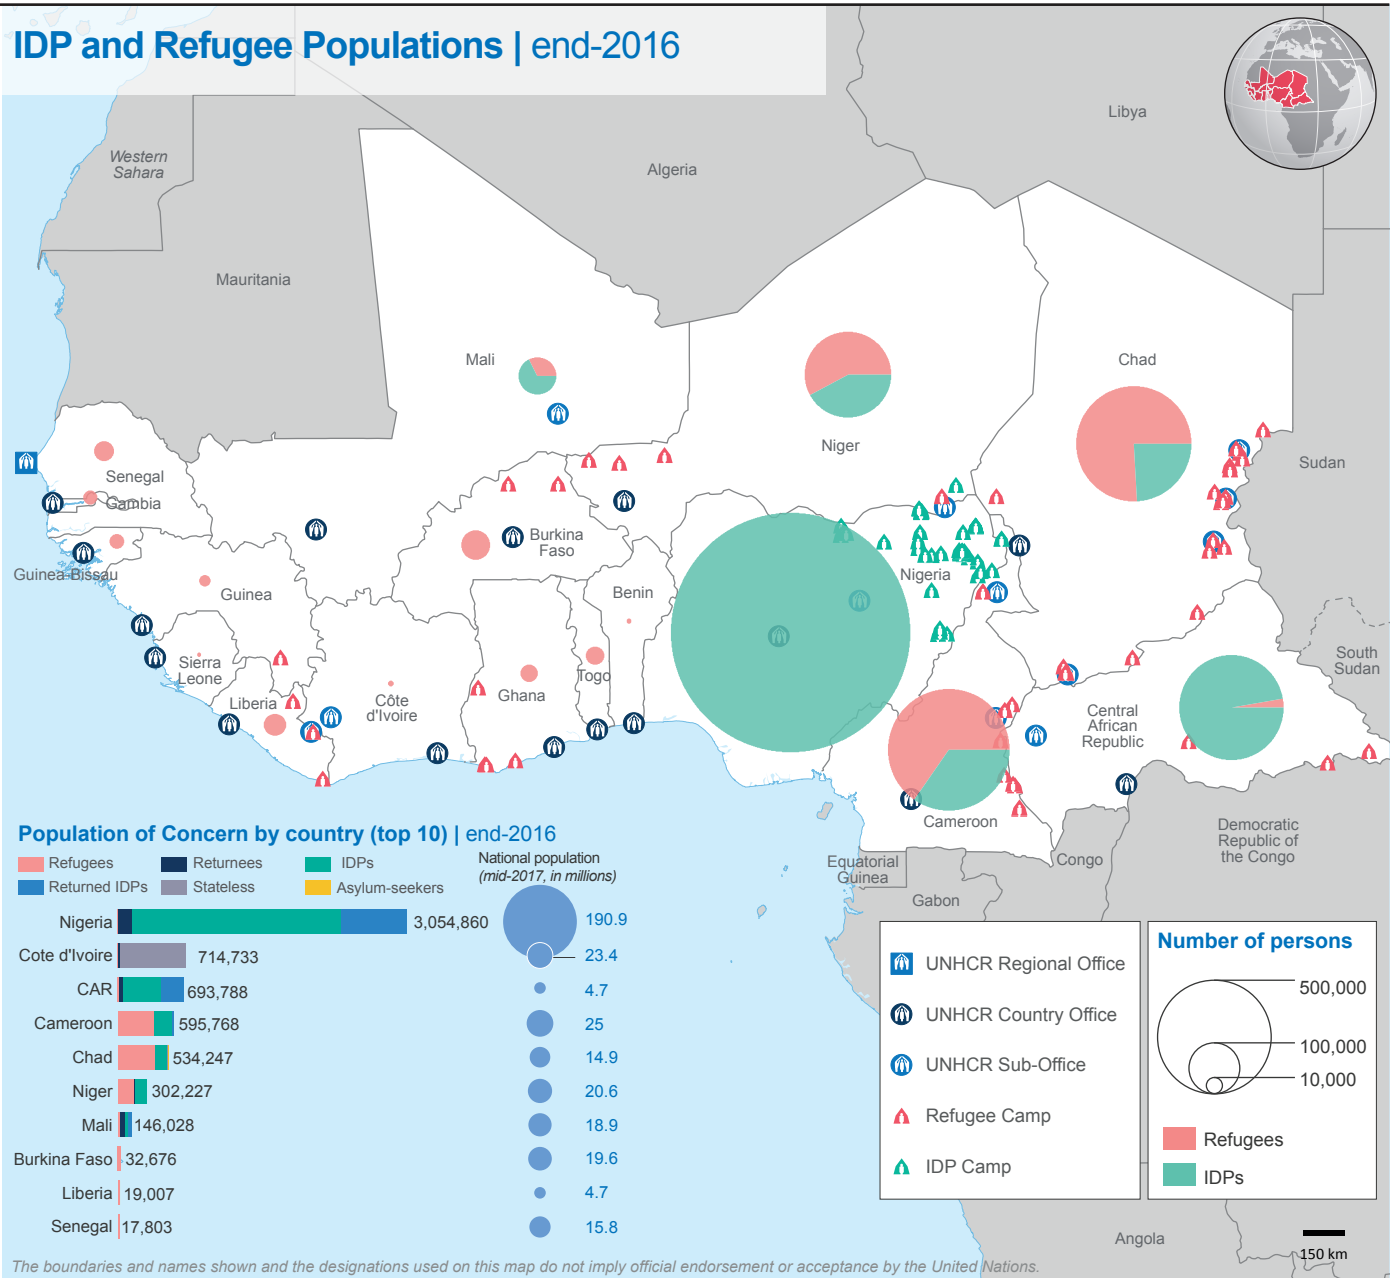

WEST AND CENTRAL AFRICA

UNHCR Population of Concern

At a Glance | end-2016

5.6 million people of concern

74% of all refugees came from only three countries

Trend of IDP and Refugee Populations | 2010-2016 (in millions)

UNHCR budget by country (top 10) | 2017 (in millions USD)

IDP and Refugee Populations | end-2016

The boundaries and names shown and the designations used on this map do not imply official endorsement or acceptance by the United Nations.