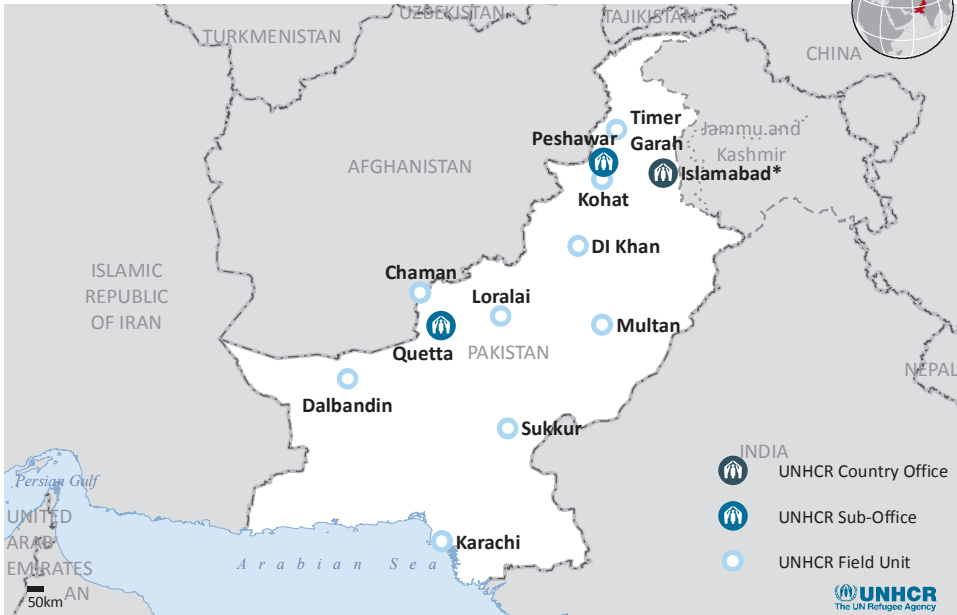

Pakistan: Operational map

UNHCR- HQ 24 Nov 2014

The boundaries and names shown and the designations used on this map do not imply official endorsement or acceptance by the United Nations. Dotted line represents approximately the Line of Control

Jammu and Kashmir agreed upon by India and Pakistan. The final status of Jammu and Kashmir has not yet been agreed upon by the parties.