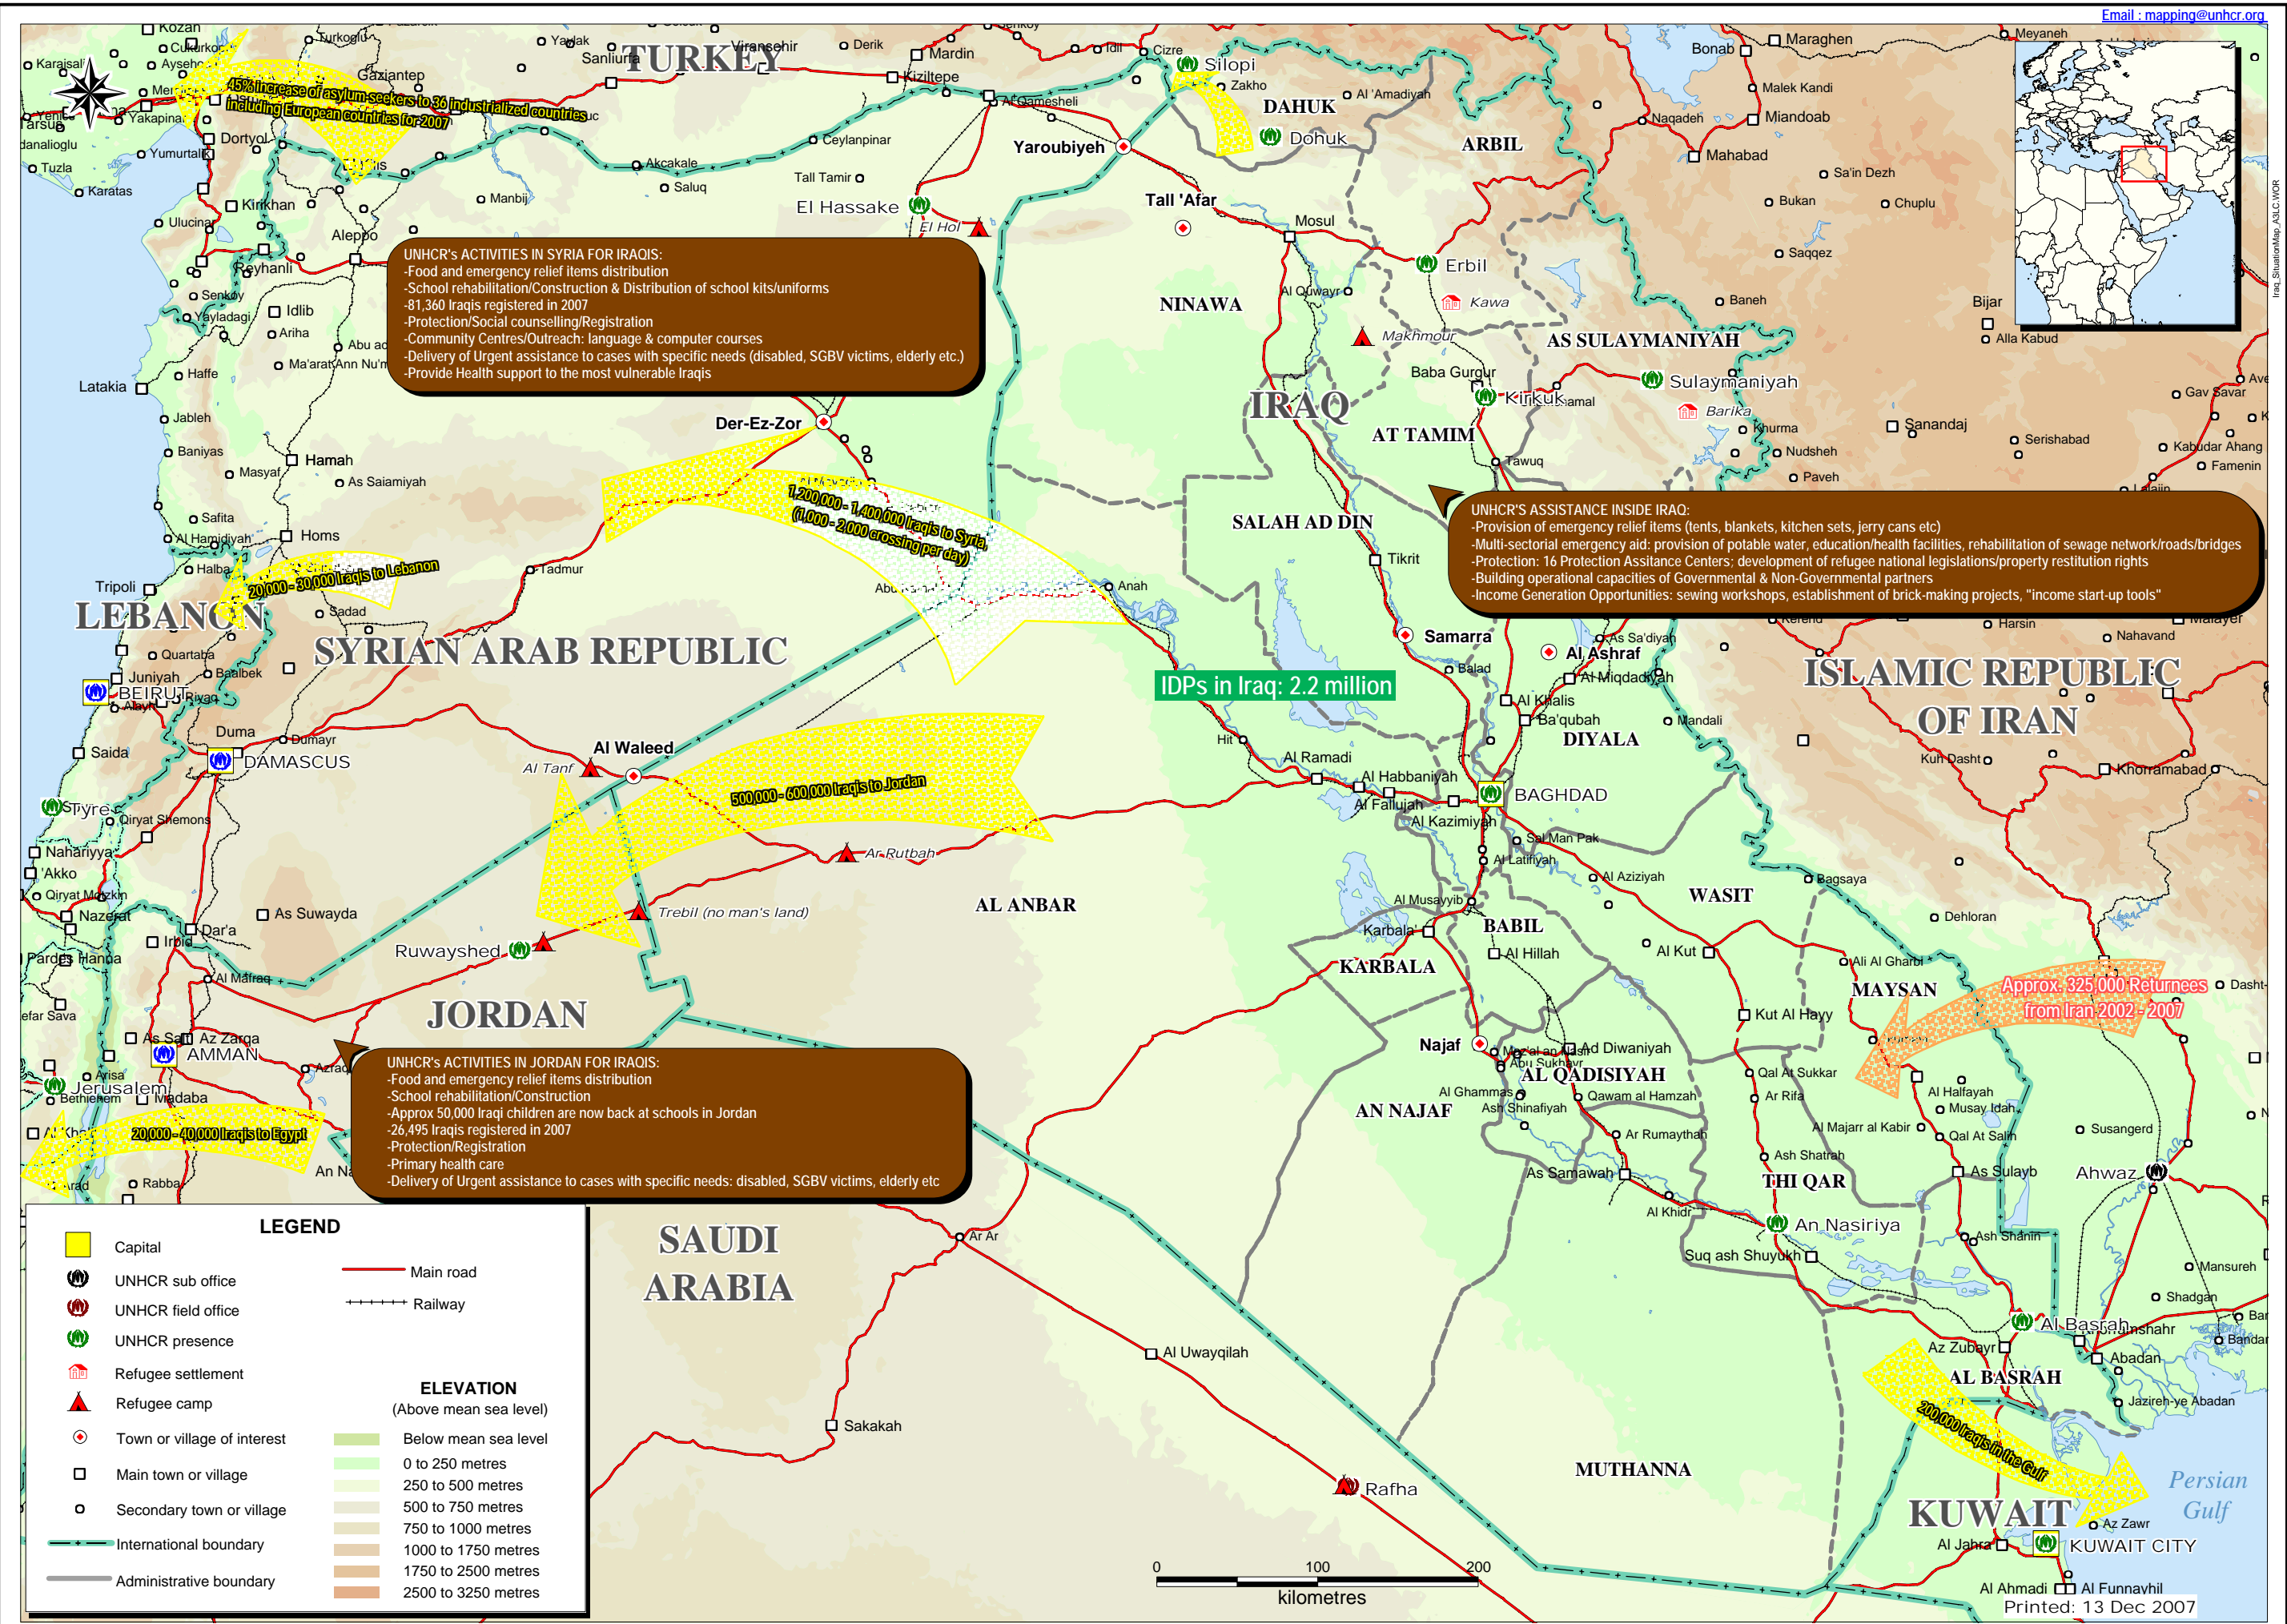

Email: [mapping@unhcr.org](mailto:mapping@unhcr.org)

**UNHCR's ACTIVITIES IN SYRIA FOR IRAQIS:**

- Food and emergency relief items distribution
- School rehabilitation/Construction & Distribution of school kits/uniforms
- 81,360 Iraqis registered in 2007
- Protection/Social counselling/Registration
- Community Centres/Outreach: language & computer courses
- Delivery of Urgent assistance to cases with specific needs (disabled, SGBV victims, elderly etc.)
- Provide Health support to the most vulnerable Iraqis

**UNHCR's ACTIVITIES IN JORDAN FOR IRAQIS:**

- Food and emergency relief items distribution
- School rehabilitation/Construction
- Approx 50,000 Iraqi children are now back at schools in Jordan
- 26,495 Iraqis registered in 2007
- Protection/Registration
- Primary health care
- Delivery of Urgent assistance to cases with specific needs: disabled, SGBV victims, elderly etc

IDPs in Iraq: 2.2 million

Approx. 325,000 Returnees from Iran 2002 - 2007

**LEGEND**

- Capital
  - UNHCR sub office
  - UNHCR field office
  - UNHCR presence
  - Refugee settlement
  - Refugee camp
  - Town or village of interest
  - Main town or village
  - Secondary town or village
  - International boundary
  - Administrative boundary
  - Main road
  - Railway
- ELEVATION**  
(Above mean sea level)
- Below mean sea level
  - 0 to 250 metres
  - 250 to 500 metres
  - 500 to 750 metres
  - 750 to 1000 metres
  - 1000 to 1750 metres
  - 1750 to 2500 metres
  - 2500 to 3250 metres

0 100 200  
kilometres