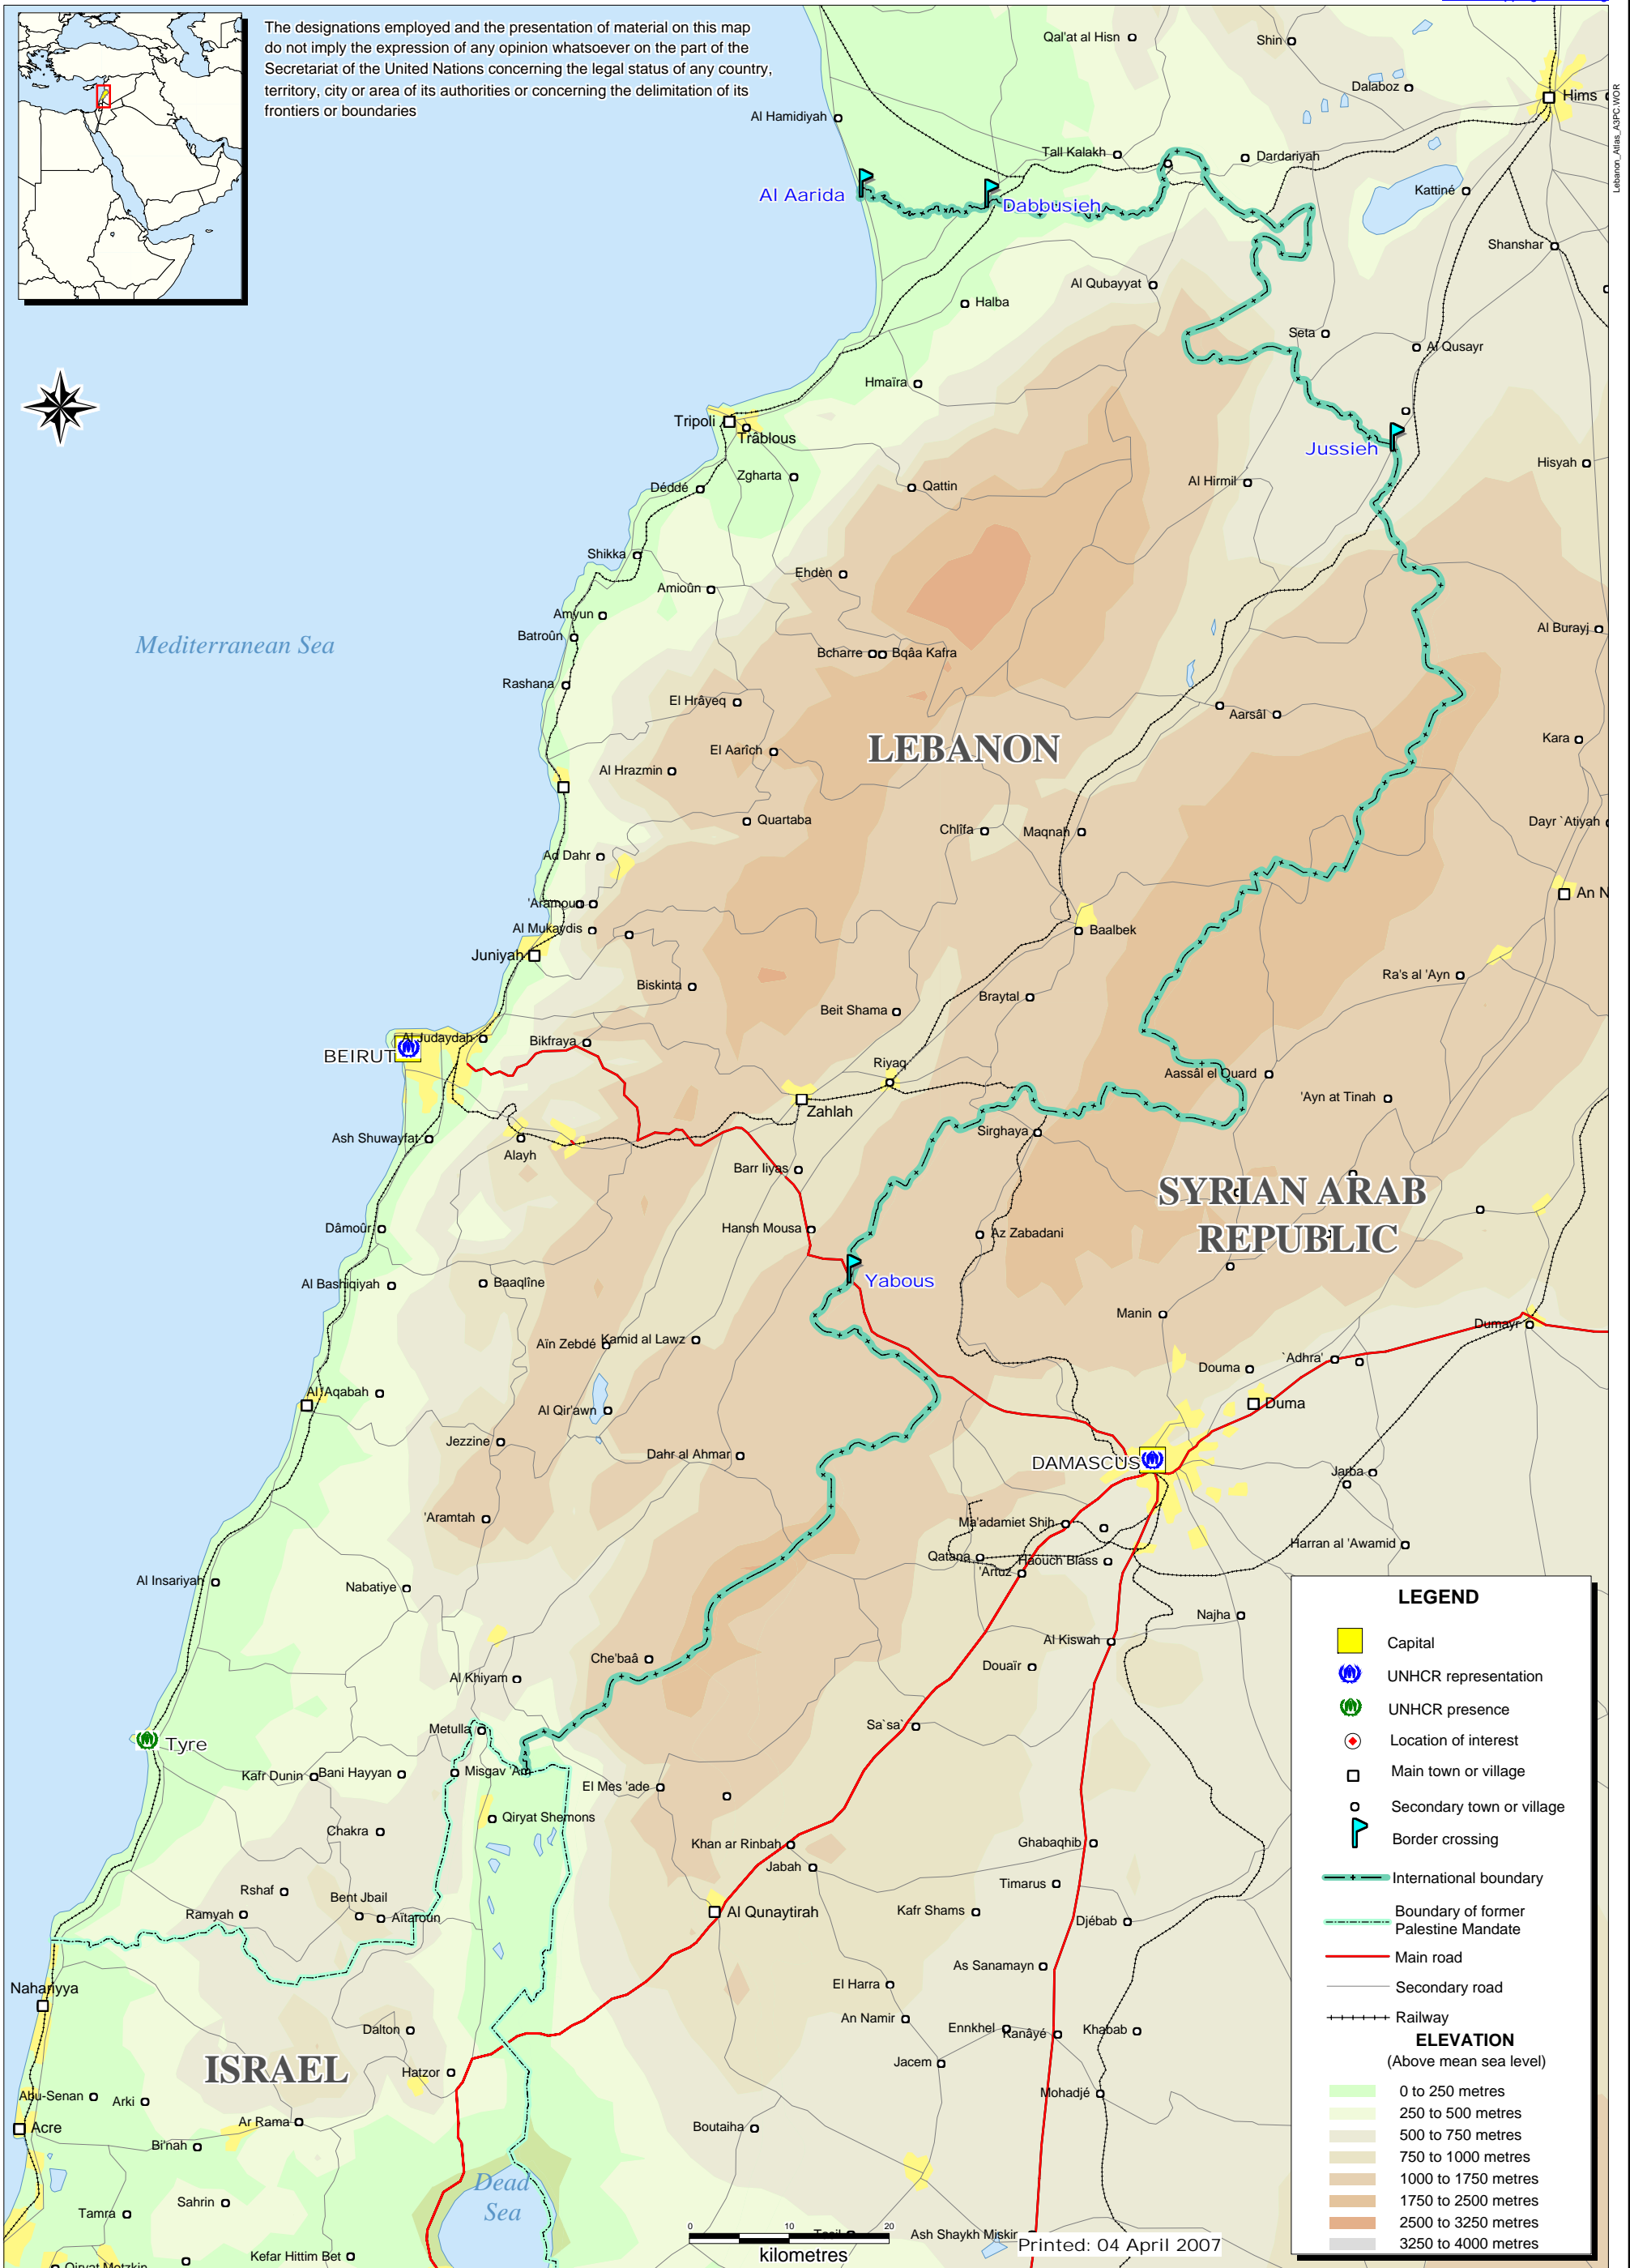

The designations employed and the presentation of material on this map do not imply the expression of any opinion whatsoever on the part of the Secretariat of the United Nations concerning the legal status of any country, territory, city or area of its authorities or concerning the delimitation of its frontiers or boundaries

LEGEND

- Capital
- UNHCR representation
- UNHCR presence
- Location of interest
- Main town or village
- Secondary town or village
- Border crossing
- International boundary
- Boundary of former Palestine Mandate
- Main road
- Secondary road
- Railway

ELEVATION
(Above mean sea level)

- 0 to 250 metres
- 250 to 500 metres
- 500 to 750 metres
- 750 to 1000 metres
- 1000 to 1750 metres
- 1750 to 2500 metres
- 2500 to 3250 metres
- 3250 to 4000 metres

0 10 20 kilometres