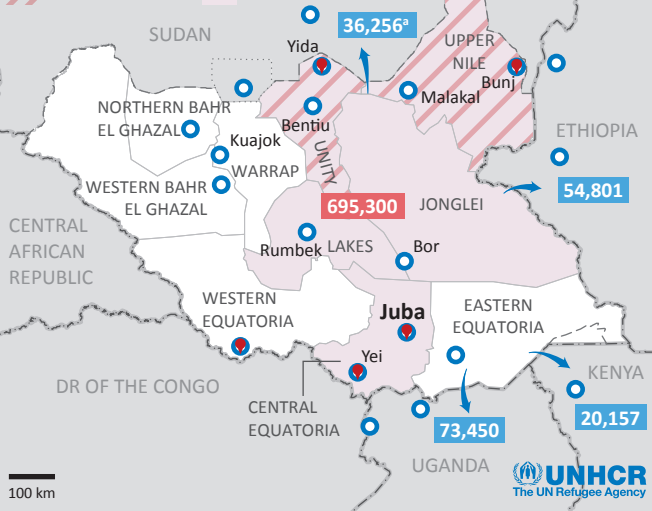

SOUTH SUDAN SITUATION

- UNHCR presence
- Refugee location
- IDPs
- South Sudanese refugees
- Area with violence
- IDP movements

^aThis figure does not include new arrivals in Abyei PCA Box.

Map Sources: UNCS, UNHCR, OCHA.

The boundaries and names shown and the designations used on this map do not imply official endorsement or acceptance by the United Nations. Final boundary between the Republic of Sudan and the Republic of South Sudan has not yet been determined. Final status of the Abyei area is not yet determined. Creation date: 03 Mar 2014.