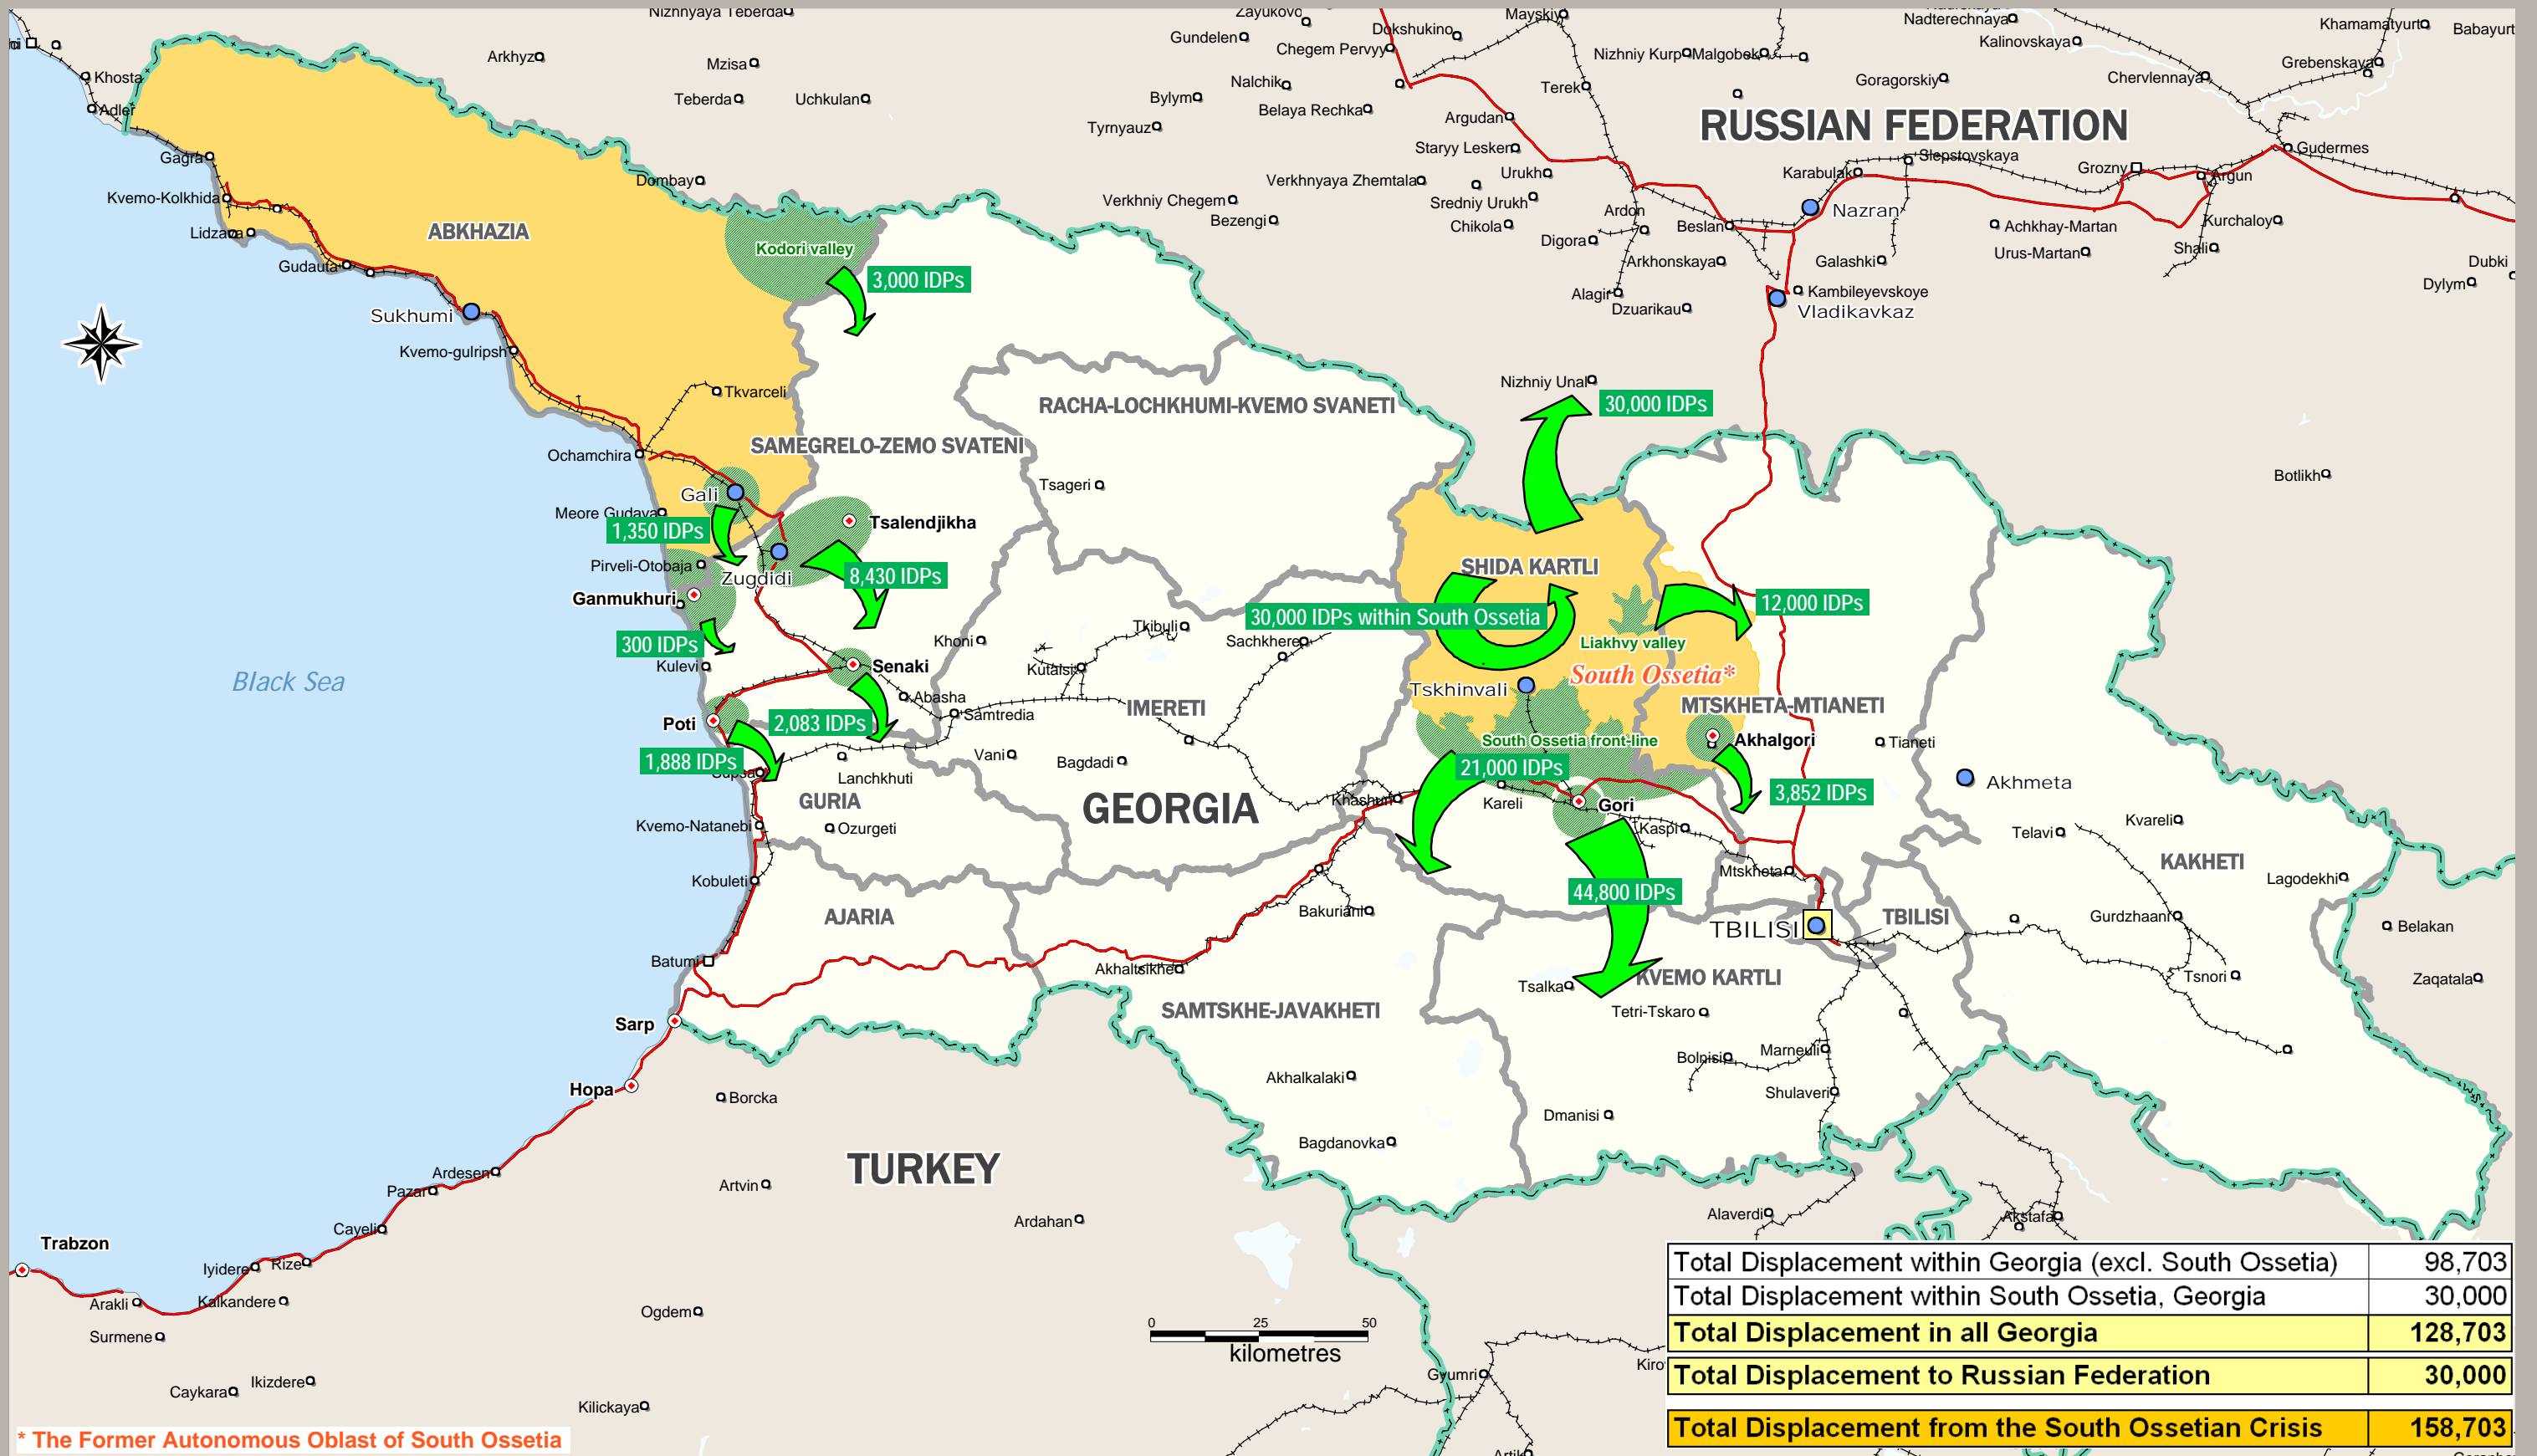

# Georgia Operational Map

The boundaries and names shown  
and the designations used on this  
map do not imply official endorsement  
or acceptance by the United Nations.

- Capital
- Main town
- Town or village
- UNHCR presence
- Town or village of interest
- International Boundary
- Main road
- Railway
- Administrative boundary
- Area of operation
- Area of origin of displaced persons

Total Displacement within Georgia (excl. South Ossetia)	98,703
Total Displacement within South Ossetia, Georgia	30,000
<b>Total Displacement in all Georgia</b>	<b>128,703</b>
<b>Total Displacement to Russian Federation</b>	<b>30,000</b>
<b>Total Displacement from the South Ossetian Crisis</b>	<b>158,703</b>

\* The Former Autonomous Oblast of South Ossetia