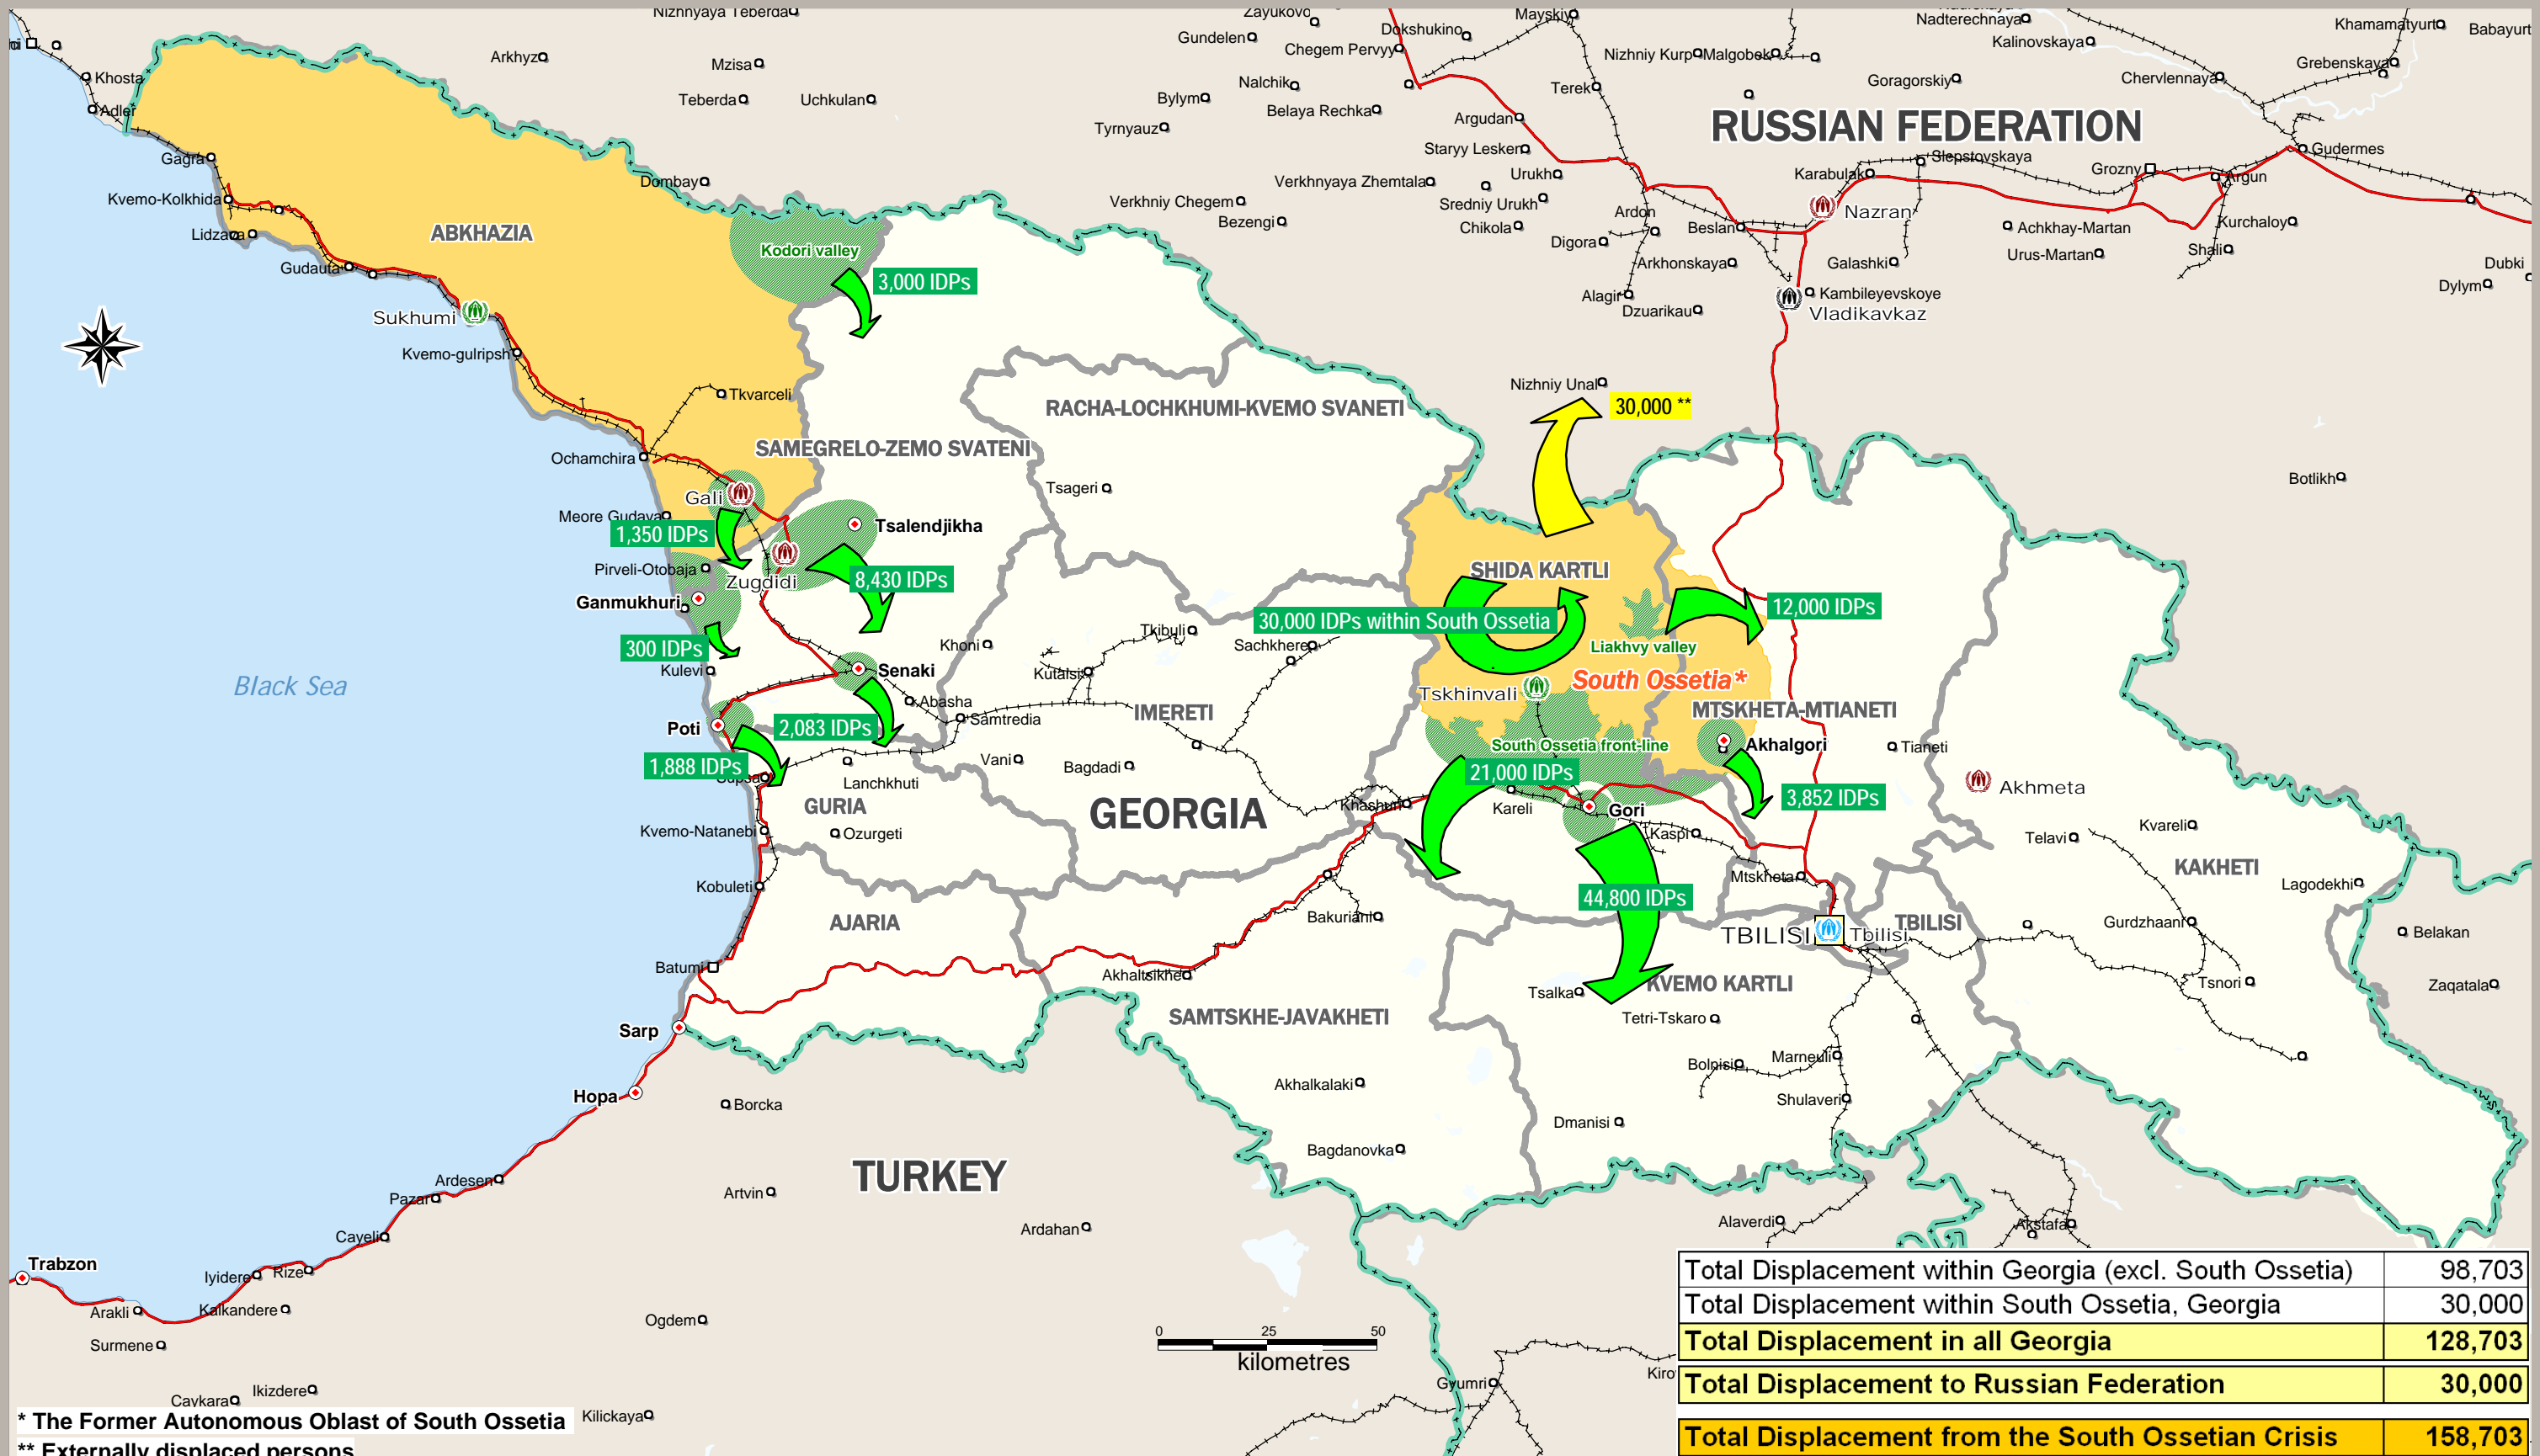

# Georgia Operational Map

The boundaries and names shown  
and the designations used on this  
map do not imply official endorsement  
or acceptance by the United Nations.

- Capital
- UNHCR Representation
- UNHCR Sub office
- UNHCR Field office
- UNHCR Presence
- Main town
- Town or village
- International Boundary
- Main road
- Railway
- Administrative boundary
- Area of operation
- Area of origin of displaced persons
- Town or village of interest

Total Displacement within Georgia (excl. South Ossetia)	98,703
Total Displacement within South Ossetia, Georgia	30,000
<b>Total Displacement in all Georgia</b>	<b>128,703</b>
<b>Total Displacement to Russian Federation</b>	<b>30,000</b>
<b>Total Displacement from the South Ossetian Crisis</b>	<b>158,703</b>

\* The Former Autonomous Oblast of South Ossetia  
\*\* Externally displaced persons